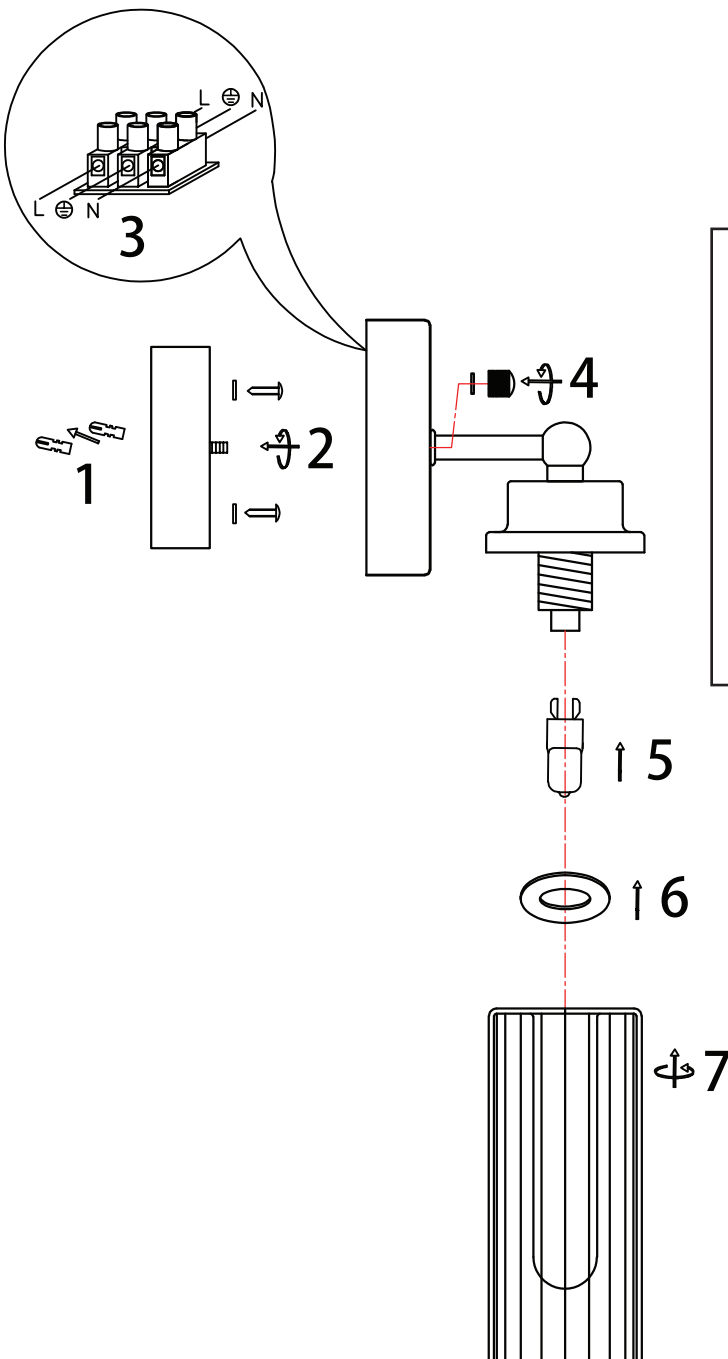

Supplier's Name: Long Life Lamp Company
 Supplier's Address: T2 Arundel Rd Uxbridge UB8 2RP UK
 Production Description: Clear Glass Shade Chrome Wall Light
 Model No.: H3136

• General Information

Recommended Bulbs: Energy Rating from A-G IP44	Cap-type (or other electric interface)	G9
	Mains or non-mains	Mains (240V 50Hz AC)
	Energy consumption in on-mode	Max 28 kWh/1000h
	On-mode power	Max 28 W
	Outer dimensions	230mm x 100mm x 110mm

Type Y

To ensure your safety, if the cable becomes damaged, it must be replaced only by a suitably qualified person. If used incorrectly this product can be dangerous. Young people should be given instruction or supervised to ensure it is used safely.