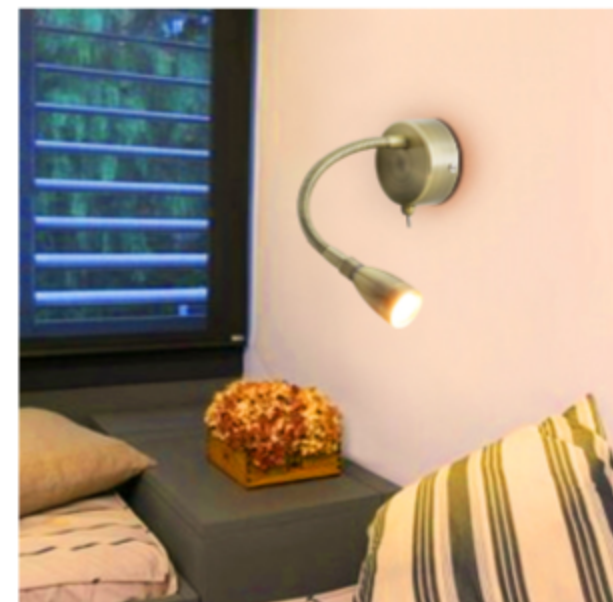

LED Wall Light 2W 3000K H3142

Long Life Lamp Company

Antique Brass Finish

Integrated LED Bedside Wall Light

- Mains Operated
- 2w LED
- Adjustable Arm
- 3000k Warm White
- Ideal For Above Headboard
- Mounted

Directional Beam

MODEL H3142-F

Modern Reading Wall Light ON/Off Switch

Use on sides of bed

Use this reading light/ambient light on each side of the bed to create enough light for reading before bedtime or browsing on the laptop.

Adjustable Flex

The head can be moved depending on how much light you want on your task. The arm/flex is adjustable in many angles to point light.

LED

This light fixture has a built in LED, we always recommend using LEDs as they use less power and provide better light.