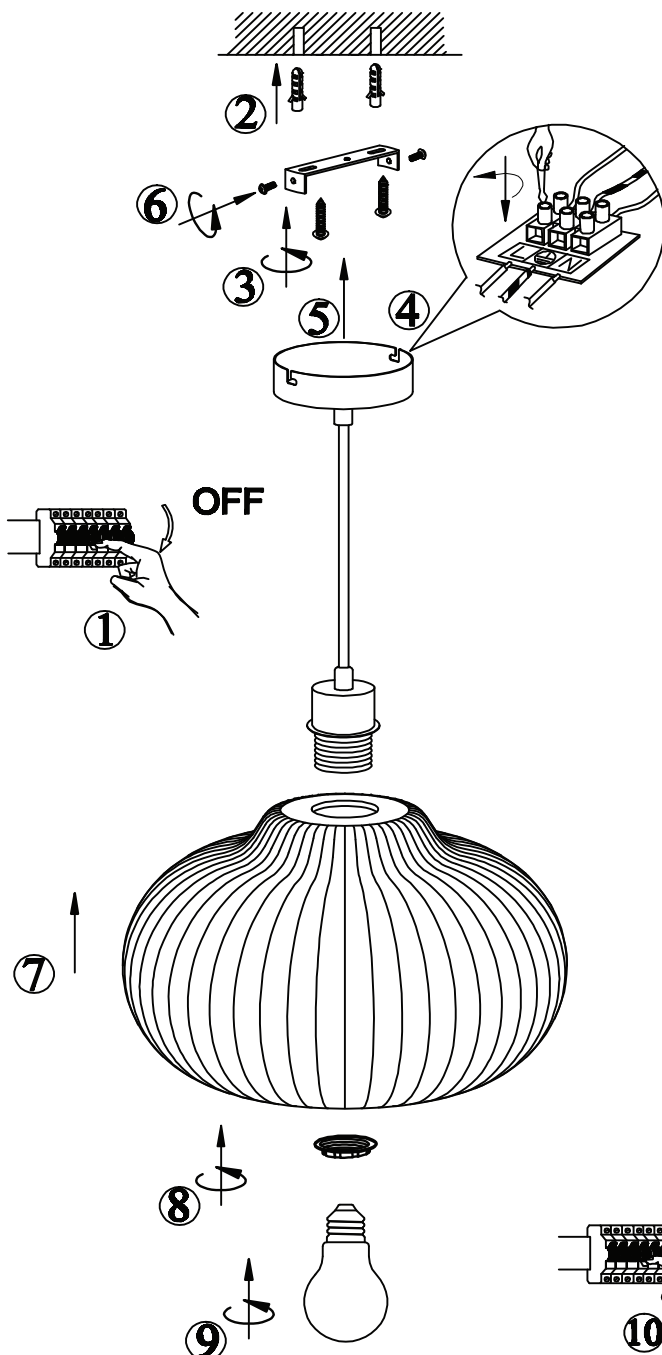

Supplier's Name: Long Life Lamp Company
 Supplier's Address: T2 Arundel Rd Uxbridge UB8 2RP UK
 Production Description: Modern Frosted Glass Ceiling Pendant Light
 Model No.: K416

• General Information

Recommended Bulbs: Energy Rating from A-G IP20	Cap-type (or other electric interface)	E27
	Mains or non-mains	Mains (240V 50Hz AC)
	Energy consumption in on-mode	Max 60 kWh/1000h
	On-mode power	Max 60 W
	Outer dimensions	300mm x 300mm x 1500mm

Type Y

To ensure your safety, If the cable becomes damaged, it must be replaced only by a suitably qualified person. If used incorrectly this product can be dangerous. Young people should be given instruction or supervised to ensure it is used safely.