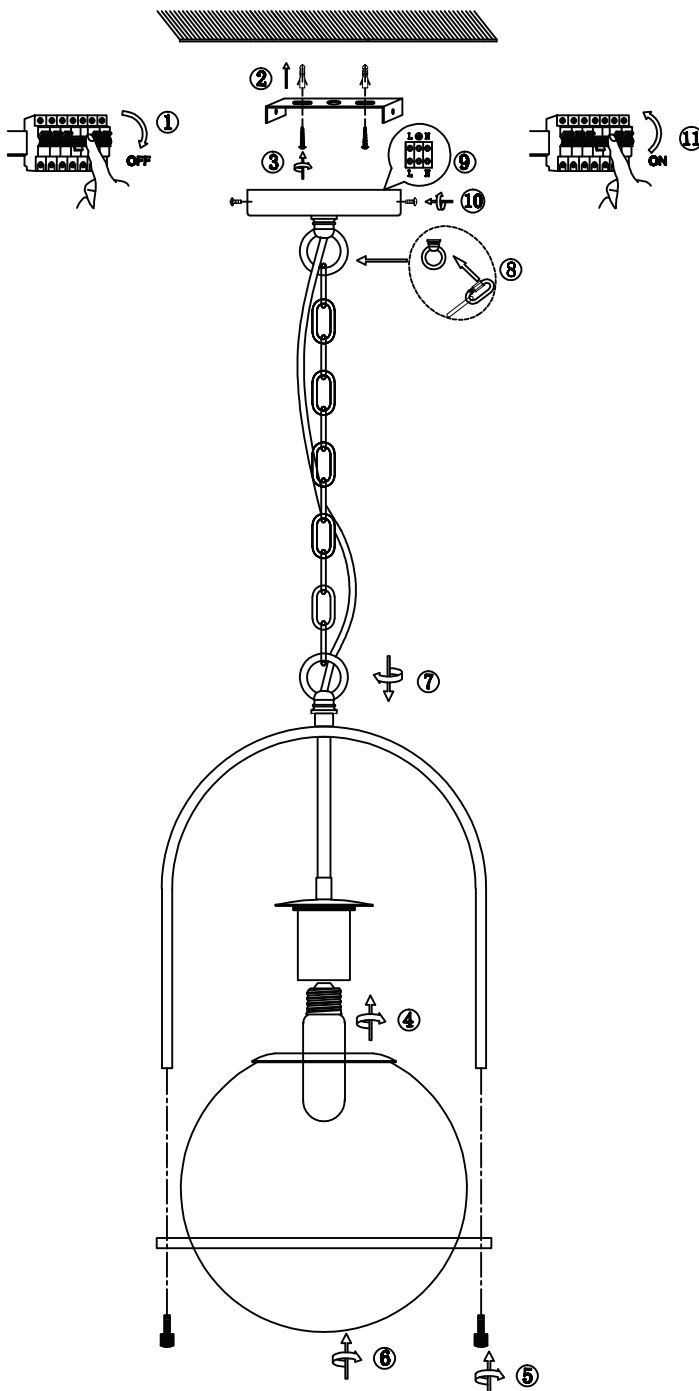

Supplier's Name: Long Life Lamp Company
 Supplier's Address: T2 Arundel Rd Uxbridge UB8 2RP UK
 Production Description: Modern Frosted Globe Glass Ceiling Pendant Light
 Model No.: K426

• General Information

Recommended Bulbs: Energy Rating from A-G IP20	Cap-type (or other electric interface)	E27
	Mains or non-mains	Mains (240V 50Hz AC)
	Energy consumption in on-mode	Max 60 kWh/1000h
	On-mode power	Max 60 W
	Outer dimensions	260mm x 260mm x 1430mm

Type Y

To ensure your safety, If the cable becomes damaged, it must be replaced only by a suitably qualified person. If used incorrectly this product can be dangerous. Young people should be given instruction or supervised to ensure it is used safely.