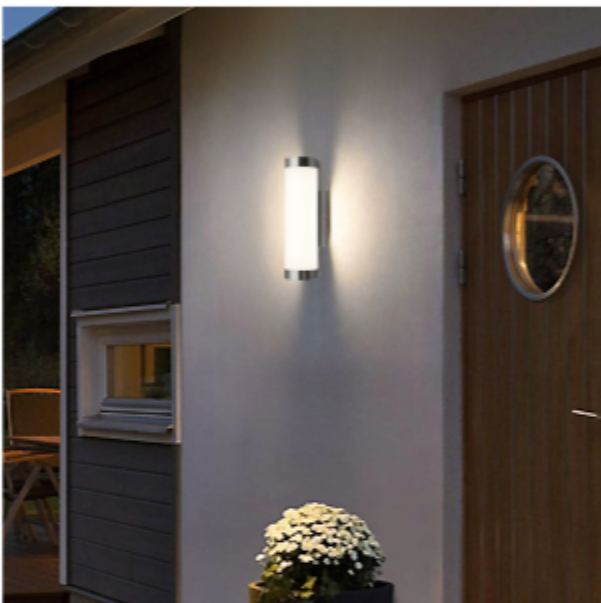

16W LED Wall Light ZLC377

Long Life Lamp Company

WALL LIGHT DIMENSIONS

WALL MOUNTED

IP44

STAINLESS
STEEL
+
FROSTED
PLASTIC

16W
4000K
1400LM
LED

Outdoor Wall Light

Opal Diffuser

Outdoor lighting's popularity has increased in recent years, thanks to the potential of LED technology. Now exterior places can be lit more efficiently. This lamp has a added feature thanks to the opal diffuser, visually appealing when lit - letting the fixture emit a cool white glow. This wall light will compliment your outdoor lighting scheme.

LED 16w 4000k

The wall light has an integrated LED in 4000k. This is a natural softer white light as compared to 5000k -6500k. Only using 16w power consumption it is energy efficient. 1400 lumen light output brightness to illuminate for example doorways, porches and is suitable as a wall luminaire depending on your requirement.