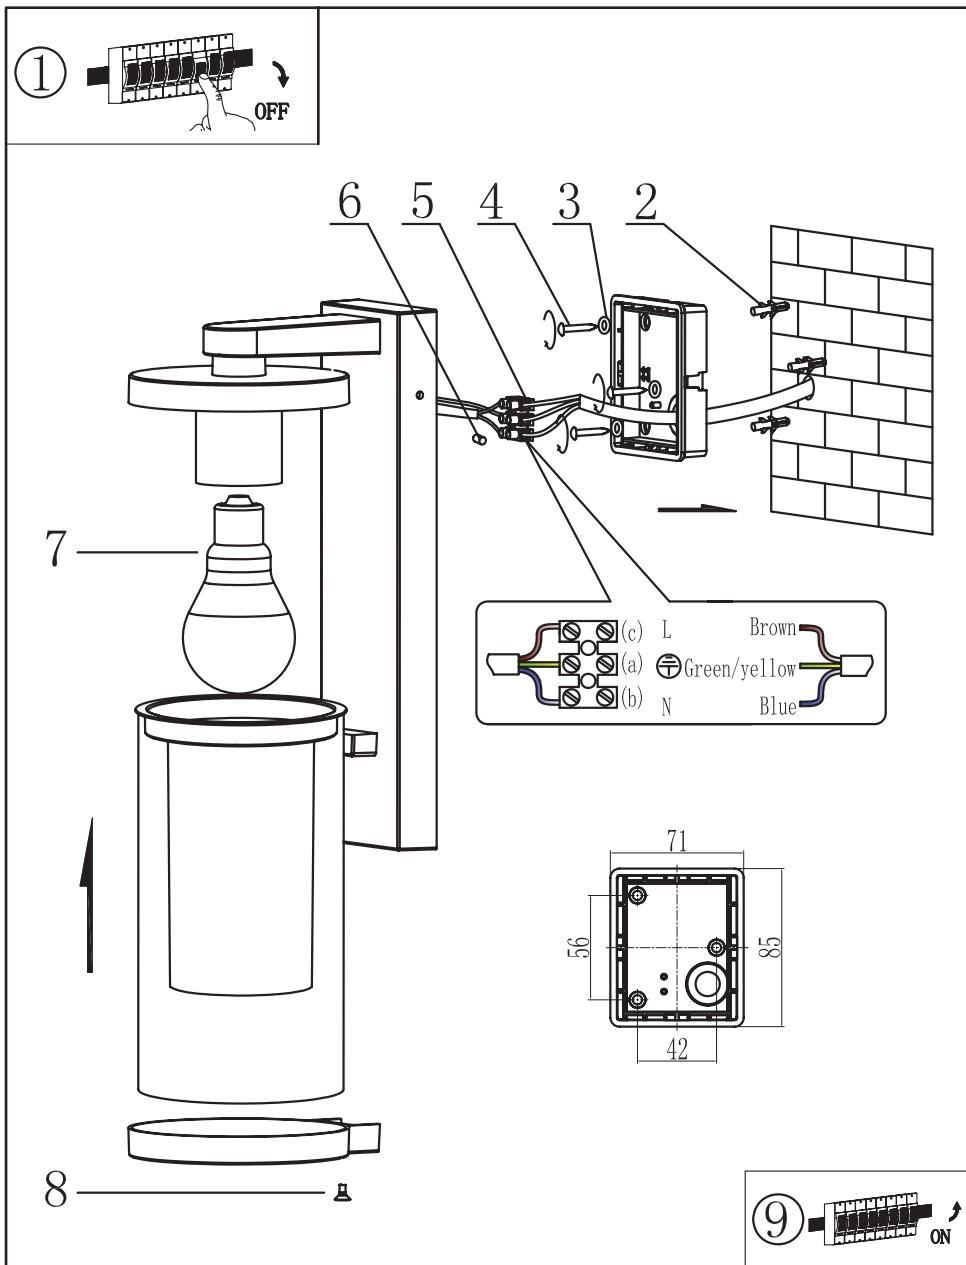

Supplier's Name: Long Life Lamp Company  
 Supplier's Address: T2 Arundel Rd Uxbridge UB8 2RP UK  
 Production Description: Outdoor Black Cylindrical Wall Light Lantern Glass Lamp Shade Frosted White Diffuser  
 Model No.: ZLC379

• General Information

Recommended Bulbs: <b>Energy Rating</b> from A-G  <b>IP44</b>	Cap-type (or other electric interface)	<b>E27 LED ONLY</b>
	Mains or non-mains	<b>Mains (240V 50Hz AC)</b>
	Energy consumption in on-mode	<b>Max 15 kWh/1000h</b>
	On-mode power	<b>Max 15 W</b>
	Outer dimensions	<b>118mm x 290mm x 159mm</b>

**Type Z**

Method of attachment of the cable or cord such that it cannot be replaced without breaking or destroying the luminaire.

**Please note:**  
**These Light are NOT suitable for sea fronts!**

**DO NOT Jet Wash!**