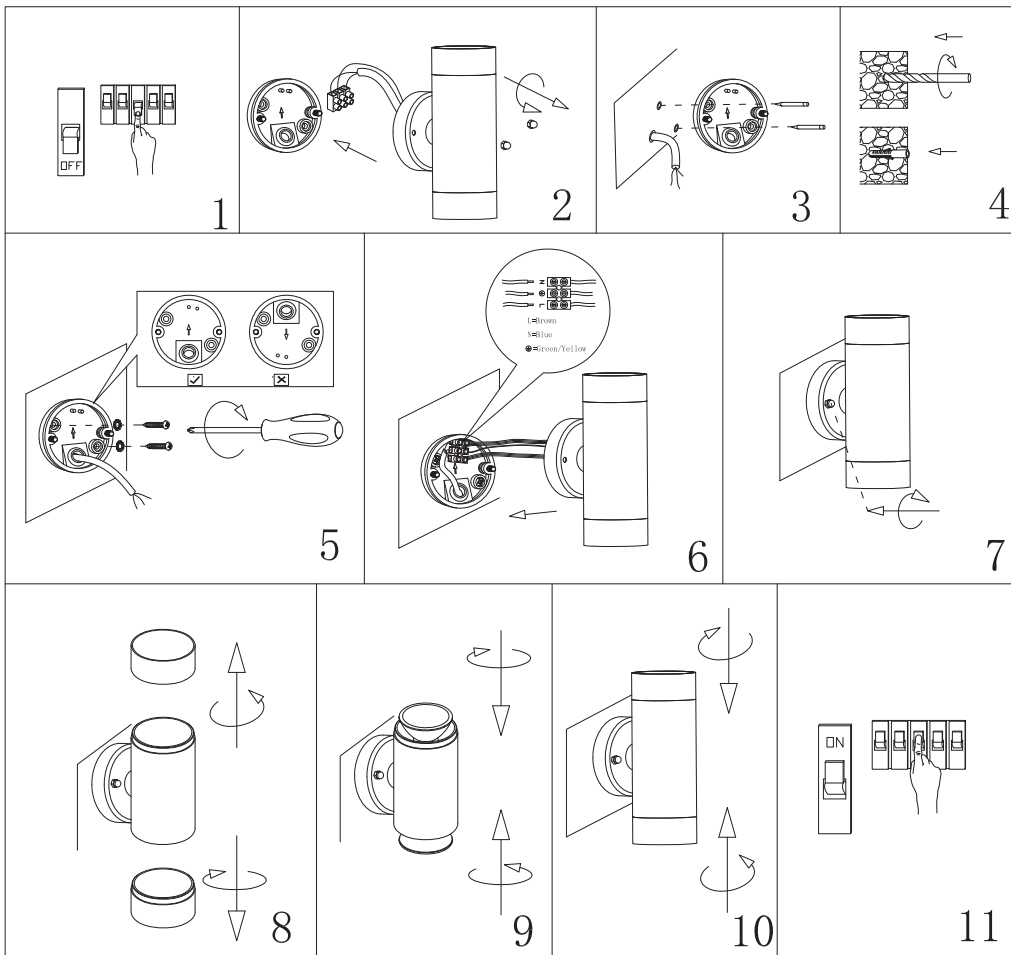

Supplier's Name: Long Life Lamp Company
 Supplier's Address: T2 Arundel Rd Uxbridge UB8 2RP UK
 Production Description: Modern Double Outdoor Stainless Steel Gold Wall Light
 Model No.: ZLC383

• General Information

Recommended Bulbs: Energy Rating from A-G IP65	Cap-type (or other electric interface)	GU10 LED ONLY
	Mains or non-mains	Mains (240V 50Hz AC)
	Energy consumption in on-mode	2 x Max 8 kWh/1000h
	On-mode power	2 x Max 8 W
	Outer dimensions	74mm x 160mm x 88mm

Type Z

Method of attachment of the cable or cord such that it cannot be replaced without breaking or destroying the luminaire.

Please note: These Light are NOT suitable for sea fronts!

DO NOT Jet Wash!