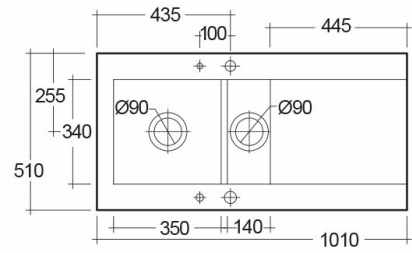

RAK-DREAM 1 - MATT WHITE - 500

Drop In | Kitchen Sink

RAK
CERAMICS

Technical specifications

Dimensions:	1010 x 510 mm
Weight:	30 Kg
Color:	Beige
Vanity space:	yes
Suites:	Kitchen Sinks

Code	Name
OC200LHSL500A	DREAM KITCHEN SINK 1 - MATT WHITE - 500 - Left Hand Side
OC200NTSL500A	DREAM KITCHEN SINK 1 - MATT WHITE - 500 - No Tap Hole
OC200RHSL500A	DREAM KITCHEN SINK 1 - MATT WHITE - 500 - Right Hand Side

Dimensions: All dimensions in mm. Tolerance of vitreous china & fireclay items: $\pm 5\%$ for below 200mm and $\pm 3\%$ for above 200mm; for all other items tolerance $\pm 1\%$. Note: Due to a continuing development program to improve design and performance, the manufacturer reserves all rights to vary specifications without prior information. Please note accessories are for photographic use only.