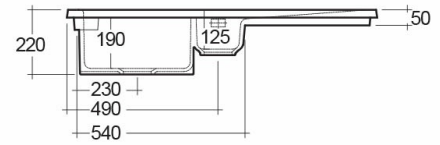

RAK-DREAM 1 - MATT WHITE - 500

Drop In | Kitchen Sink

RAK
CERAMICS

Technical specifications

Dimensions:	1010 x 510 mm
Weight:	30 Kg
Color:	Beige
Vanity space:	yes
Suites:	Kitchen Sinks

Code	Name
OC200LHSL500A	DREAM KITCHEN SINK 1 - MATT WHITE - 500 - Left Hand Side
OC200NTSL500A	DREAM KITCHEN SINK 1 - MATT WHITE - 500 - No Tap Hole
OC200RHSL500A	DREAM KITCHEN SINK 1 - MATT WHITE - 500 - Right Hand Side

Dimensions: All dimensions in mm. Tolerance of vitreous china & fireclay items: $\pm 5\%$ for below 200mm and $\pm 3\%$ for above 200mm; for all other items tolerance $\pm 1\%$. Note: Due to a continuing development program to improve design and performance, the manufacturer reserves all rights to vary specifications without prior information. Please note accessories are for photographic use only.