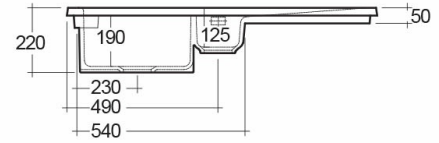

RAK-DREAM 1 - MATT GREIGE - 505

Drop In | Kitchen Sink

RAK
CERAMICS

Technical specifications

Dimensions:	1010 x 510 mm
Weight:	30 Kg
Color:	Beige
Vanity space:	yes
Suites:	Kitchen Sinks

Code	Name
OC200LHSL505A	DREAM KITCHEN SINK 1 - MATT BEIGE - 505 - Left Hand Side
OC200NTSL505A	DREAM KITCHEN SINK 1 - MATT BEIGE - 505 - No Tap Hole
OC200RHSL505A	DREAM KITCHEN SINK 1 - MATT BEIGE - 505 - Right Hand Side

Dimensions: All dimensions in mm. Tolerance of vitreous china & fireclay items: $\pm 5\%$ for below 200mm and $\pm 3\%$ for above 200mm; for all other items tolerance $\pm 1\%$. Note: Due to a continuing development program to improve design and performance, the manufacturer reserves all rights to vary specifications without prior information. Please note accessories are for photographic use only.