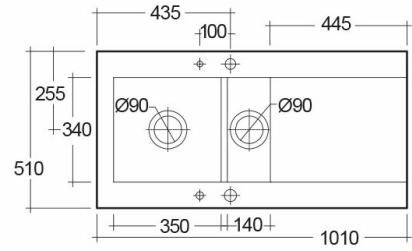

RAK-DREAM 1 - MATT GREIGE - 505

Drop In | Kitchen Sink

RAK
CERAMICS

Technical specifications

Dimensions:	1010 x 510 mm
Weight:	30 Kg
Color:	Beige
Vanity space:	yes
Suites:	Kitchen Sinks

Code	Name
OC200LHSL505A	DREAM KITCHEN SINK 1 - MATT BEIGE - 505 - Left Hand Side
OC200NTSL505A	DREAM KITCHEN SINK 1 - MATT BEIGE - 505 - No Tap Hole
OC200RHSL505A	DREAM KITCHEN SINK 1 - MATT BEIGE - 505 - Right Hand Side

Dimensions: All dimensions in mm. Tolerance of vitreous china & fireclay items: $\pm 5\%$ for below 200mm and $\pm 3\%$ for above 200mm; for all other items tolerance $\pm 1\%$. Note: Due to a continuing development program to improve design and performance, the manufacturer reserves all rights to vary specifications without prior information. Please note accessories are for photographic use only.