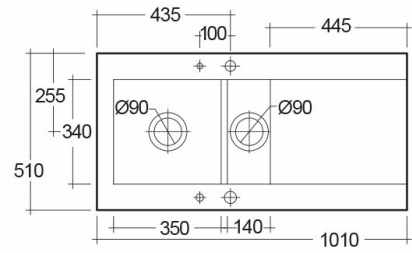

### Technical specifications

Dimensions:	1010 x 510 mm
Weight:	30 Kg
Color:	Blue
Vanity space:	yes
Suites:	<a href="#">Kitchen Sinks</a>

Code	Name
OC200LHSL503A	DREAM KITCHEN SINK 1 - MATT GREY - 503 - Left Hand Side
OC200NTSL503A	DREAM KITCHEN SINK 1 - MATT GREY - 503 - No Tap Hole
OC200RHSL503A	DREAM KITCHEN SINK 1 - MATT GREY - 503 - Right Hand Side

Dimensions: All dimensions in mm. Tolerance of vitreous china & fireclay items:  $\pm 5\%$  for below 200mm and  $\pm 3\%$  for above 200mm; for all other items tolerance  $\pm 1\%$ . Note: Due to a continuing development program to improve design and performance, the manufacturer reserves all rights to vary specifications without prior information. Please note accessories are for photographic use only.