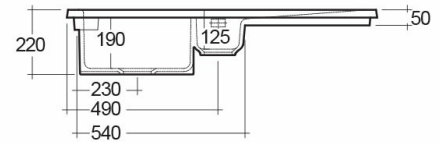

### Technical specifications

Dimensions:	1010 x 510 mm
Weight:	30 Kg
Color:	Blue
Vanity space:	yes
Suites:	<a href="#">Kitchen Sinks</a>

Code	Name
OC200LHSL503A	DREAM KITCHEN SINK 1 - MATT GREY - 503 - Left Hand Side
OC200NTSL503A	DREAM KITCHEN SINK 1 - MATT GREY - 503 - No Tap Hole
OC200RHSL503A	DREAM KITCHEN SINK 1 - MATT GREY - 503 - Right Hand Side

Dimensions: All dimensions in mm. Tolerance of vitreous china & fireclay items:  $\pm 5\%$  for below 200mm and  $\pm 3\%$  for above 200mm; for all other items tolerance  $\pm 1\%$ . Note: Due to a continuing development program to improve design and performance, the manufacturer reserves all rights to vary specifications without prior information. Please note accessories are for photographic use only.