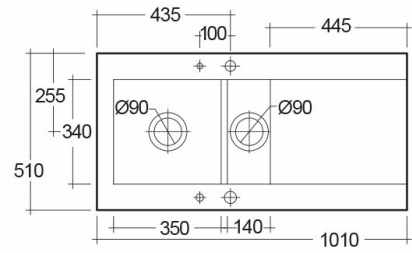

RAK-DREAM 1 - MATT BLACK - 504

Drop In | Kitchen Sink

RAK
CERAMICS

Technical specifications

Dimensions:	1010 x 510 mm
Weight:	30 Kg
Color:	Blue
Vanity space:	yes
Suites:	Kitchen Sinks

Code	Name
OC200LHSL504A	DREAM KITCHEN SINK 1 - MATT BLACK - 504 - Left Hand Side
OC200NTSL504A	DREAM KITCHEN SINK 1 - MATT BLACK - 504 - No Tap Hole
OC200RHSL504A	DREAM KITCHEN SINK 1 - MATT BLACK - 504 - Right Hand Side

Dimensions: All dimensions in mm. Tolerance of vitreous china & fireclay items: $\pm 5\%$ for below 200mm and $\pm 3\%$ for above 200mm; for all other items tolerance $\pm 1\%$. Note: Due to a continuing development program to improve design and performance, the manufacturer reserves all rights to vary specifications without prior information. Please note accessories are for photographic use only.