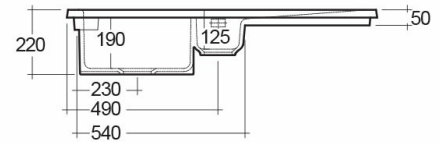

RAK-DREAM 1 - MATT BLACK - 504

Drop In | Kitchen Sink

RAK
CERAMICS

Technical specifications

Dimensions:	1010 x 510 mm
Weight:	30 Kg
Color:	Blue
Vanity space:	yes
Suites:	Kitchen Sinks

Code	Name
OC200LHSL504A	DREAM KITCHEN SINK 1 - MATT BLACK - 504 - Left Hand Side
OC200NTSL504A	DREAM KITCHEN SINK 1 - MATT BLACK - 504 - No Tap Hole
OC200RHSL504A	DREAM KITCHEN SINK 1 - MATT BLACK - 504 - Right Hand Side

Dimensions: All dimensions in mm. Tolerance of vitreous china & fireclay items: $\pm 5\%$ for below 200mm and $\pm 3\%$ for above 200mm; for all other items tolerance $\pm 1\%$. Note: Due to a continuing development program to improve design and performance, the manufacturer reserves all rights to vary specifications without prior information. Please note accessories are for photographic use only.