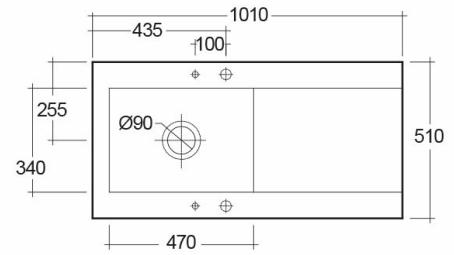

RAK-DREAM 2 - MATT GREY - 503

Drop In | Kitchen Sink

RAK
CERAMICS

Technical specifications

Dimensions:	1010 x 510 mm
Weight:	30 Kg
Color:	Blue
Vanity space:	yes
Suites:	Kitchen Sinks

Code	Name
OC201LHSL503A	DREAM KITCHEN SINK 2 - MATT GREY - 503 - Left Hand Side
OC201NTSL503A	DREAM KITCHEN SINK 2 - MATT GREY - 503 - No Tap Hole
OC201RHSL503A	DREAM KITCHEN SINK 2 - MATT GREY - 503 - Right Hand Side

Dimensions: All dimensions in mm. Tolerance of vitreous china & fireclay items: $\pm 5\%$ for below 200mm and $\pm 3\%$ for above 200mm; for all other items tolerance $\pm 1\%$. Note: Due to a continuing development program to improve design and performance, the manufacturer reserves all rights to vary specifications without prior information. Please note accessories are for photographic use only.