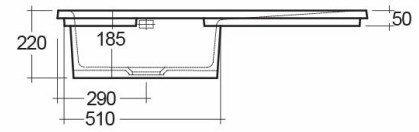

RAK-DREAM 2 - MATT GREY - 503

Drop In | Kitchen Sink

RAK
CERAMICS

Technical specifications

Dimensions:	1010 x 510 mm
Weight:	30 Kg
Color:	Blue
Vanity space:	yes
Suites:	Kitchen Sinks

Code	Name
OC201LHSL503A	DREAM KITCHEN SINK 2 - MATT GREY - 503 - Left Hand Side
OC201NTSL503A	DREAM KITCHEN SINK 2 - MATT GREY - 503 - No Tap Hole
OC201RHSL503A	DREAM KITCHEN SINK 2 - MATT GREY - 503 - Right Hand Side

Dimensions: All dimensions in mm. Tolerance of vitreous china & fireclay items: $\pm 5\%$ for below 200mm and $\pm 3\%$ for above 200mm; for all other items tolerance $\pm 1\%$. Note: Due to a continuing development program to improve design and performance, the manufacturer reserves all rights to vary specifications without prior information. Please note accessories are for photographic use only.