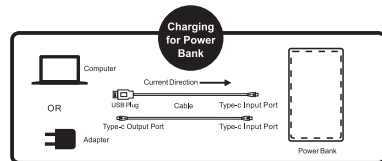

RED5 POWER BANK

1

Charging the Power Bank

1. Press the power switch to detect the remaining power, please check the below table:

Indicator	1 Light	2 Light	3 Light	4 Light
Remaining power	0%-25%	25%-50%	50%-75%	75%-100%

2. (1) Connect Micro/Type-c charging cable with Micro/Type-c interface of power bank.
  (2) Connect power adapter with power bank with USB charging cable.

Full charging takes about 4-14 hours, but the exact time depends on real capacity of power bank.

2

Charging for Digital Products

1. Our power bank can charge products with DC-5V input, suitable for a variety of accessories, most mobile phones and other digital devices.
2. To confirm input voltage and current of your digital products. If the input voltage is $5V \pm 0.5V$, please use.