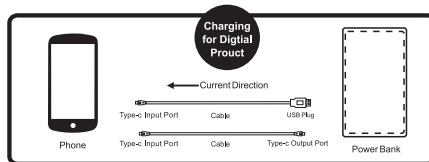

Important

1. Only use the charging cable provided.
2. Charge on a non-flammable surface.
3. Fully charge the powerbank when using for the first time.
4. Do not disassemble.
5. Keep out of reach of children.

3

This product bears the selective sorting symbol for waste electrical and electronic equipment (WEEE). This means that this product must be handled pursuant to European Directive 2012/19/EU in order to be recycled or dismantled to minimize its impact on the environment. For further information, please contact your local or regional authorities. Electronic products not included in the selective sorting process are potentially dangerous for the environment and human health due to the presence of hazardous substances.

The type C port on this generator can be used for input, Output to charge the the generator to charge. Please use the supplied cable for charging, or you can also connect your smartphone to the generator using the type C mobile phone charging cable on both ends. the generator for charging.

4

Manufactured & Imported by

The Source Wholesale

The Atrium, Curtis Road, Dorking, Surrey RH4 1XA

The Source Wholesale BV

Joop Geesinkweg 701, 1114 AB Amsterdam-Duivendrecht

Please retain the important information on this packaging for future reference.

Supplier item reference: MA-3455-A, MA-3456-A, MA-3457-A
customer.services@giftuniverse.com

MADE IN CHINA

97261,97262,97263

10/24

5