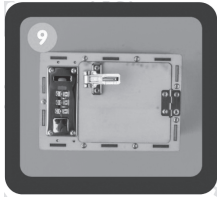

9. Install the door panel with the 7mm screws