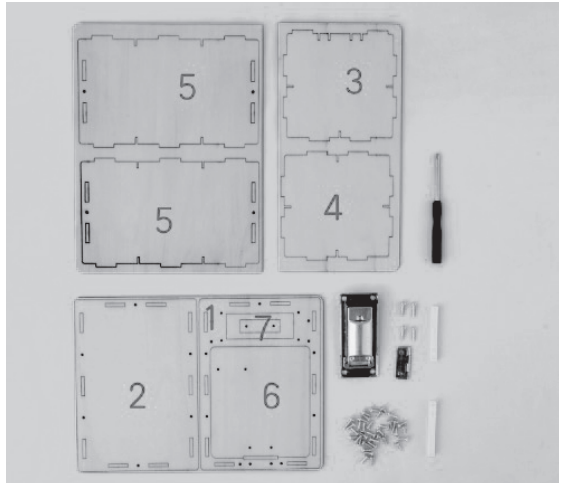

BUILD YOUR OWN SAFE

Please read this manual carefully before using this product and keep for future reference

What's included

- Boards x 3
- Lock x 1
- 7cm screws x 32
- 10cm screws x 4
- Screwdriver x 1
- Lock accessories x 3

How to build

1. Use the long 7mm screws to install the lock on the board numbered 1 in above image.

2. Put the two reinforcing strips onto the back of the board. Then install the screws.

3. Install the 3rd and 4th boards (numbered 3 and 4 in above image) onto the 2nd board respectively.

4. Install the two number 5 boards (as shown in above images) onto the components assembled in the first step.

5. Use the 7mm screws to fix the assembled box together

6. Install the door frame assembled in the first step on the box