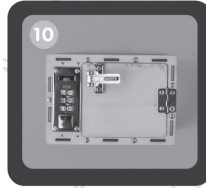

10. Push down the switch lock and remove the password protection strip. The default password for the lock is 000