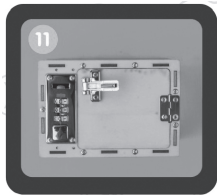

4. Install the two number 5 boards (as shown in above images) onto the components assembled in the first step.

5. Use the 7mm screws to fix the assembled box together

6. Install the door frame assembled in the first step on the box

7. Fix the number 7 board in the way shown in above image

8. Use the 10mm screws to fix the lock and the number 7 board onto the front

9. Install the door panel with the 7mm screws

10. Push down the switch lock and remove the password protection strip. The default password for the lock is 000