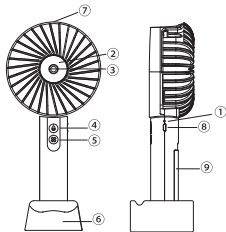

# RECHARGEABLE MIST FAN

If a small amount of water drips out from the hole. This is normal and not the product problem. Close the mist, wait around 5s, open the spray button again, to solve this issue.