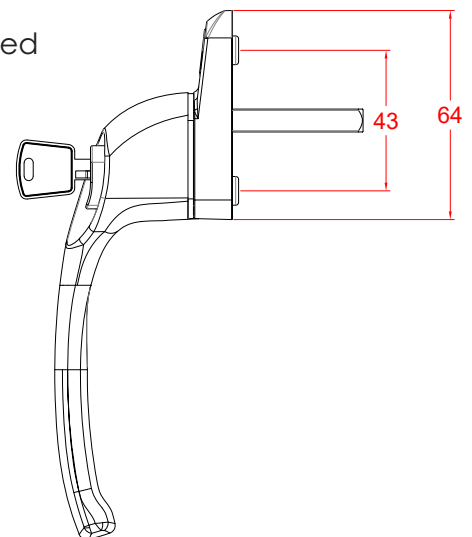

Guarantees & certifications:

- 10-year mechanical guarantee
- 10-year surface finish guarantee on powder coated finishes
- 5-year surface guarantee on plated finishes
- Corrosion tested to BS EN 1670 Grade 4 240 hours salt spray testing
- Performance tested to 20,000 cycles