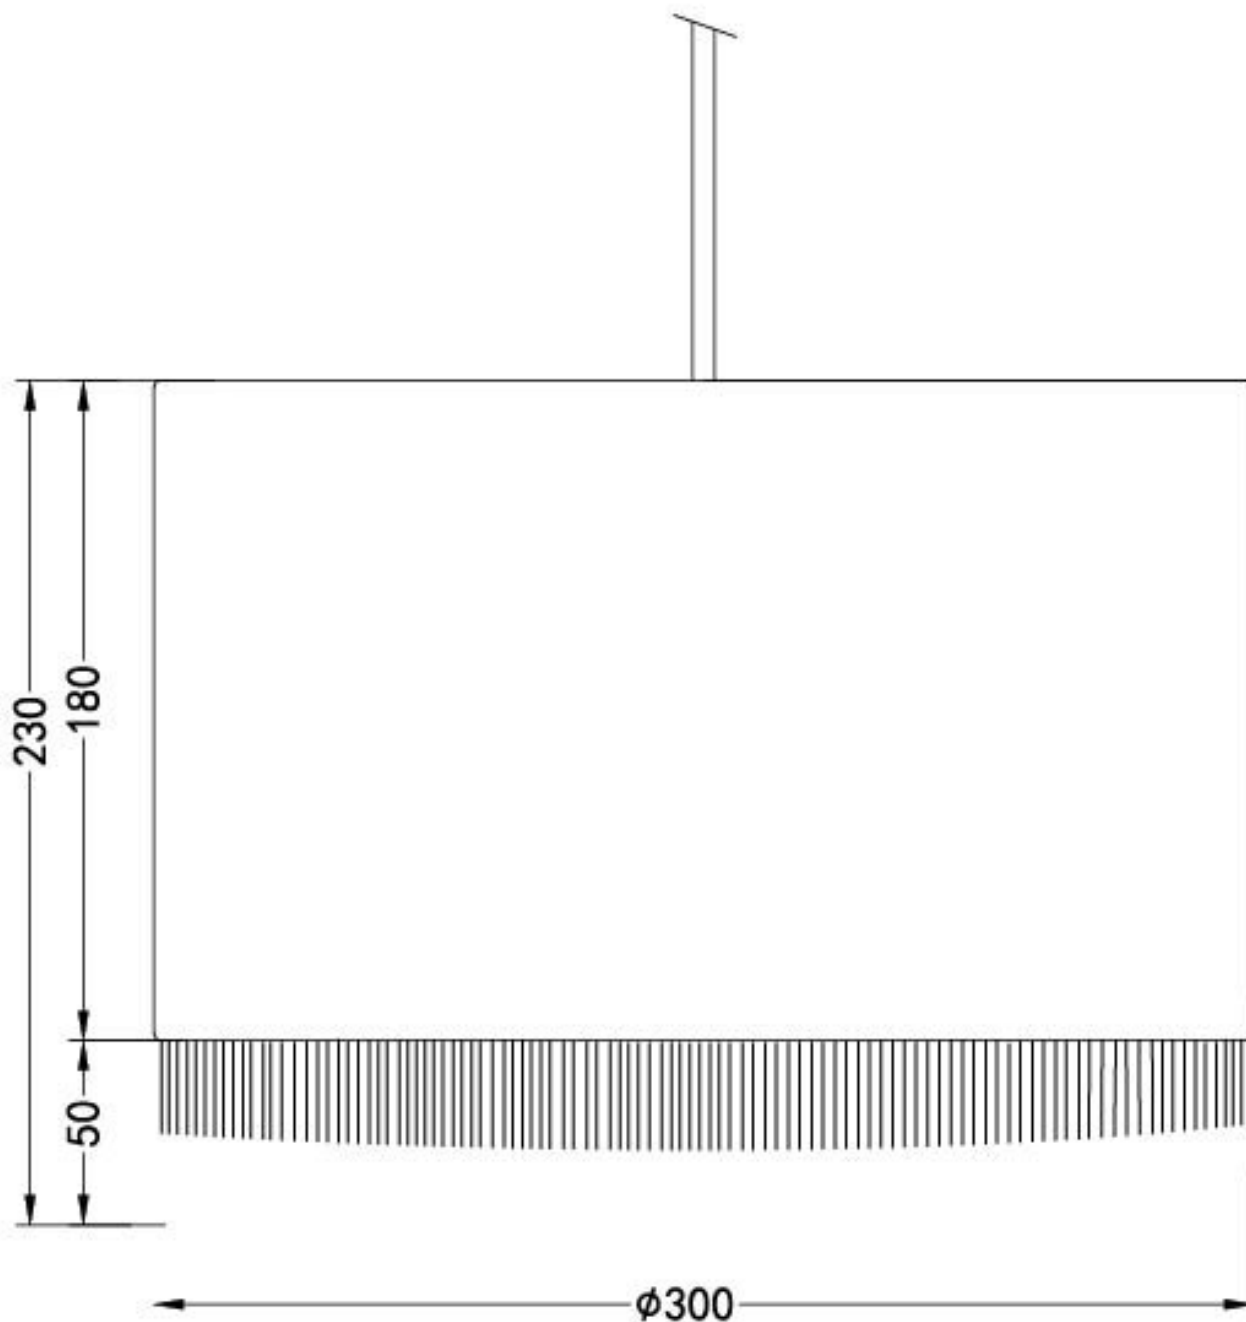

Set of 2 Off White Velvet With Chrome Inner Tassled Light Shades

LIGHT SOURCE DATA

- 2 x 60W Max B22 BC or E27 ES (required)
- Lamp direction - Indirect
- Lamp shape - Standard
- Dimmable
- Energy class: Not applicable

DIMENSION DATA

- Height 230mm
- Diameter 300mm

- Weight 1kg

SPECIFICATION

- Manufacturer warranty for 2 years from date of purchase
- Off white velvet with chrome inner detail
- IP20
- No
- 240V
- Assembly required? No
- CE Marking, UKCA Marking, Energy Efficient, Energy Saving

CERTIFICATION

CONTACT

www.firstchoicelighting.co.uk

info@firstchoicelighting.co.uk

FCL-11528X2

Set of 2 Off White Velvet With Chrome Inner Tassled Light Shades

CERTIFICATION

CONTACT