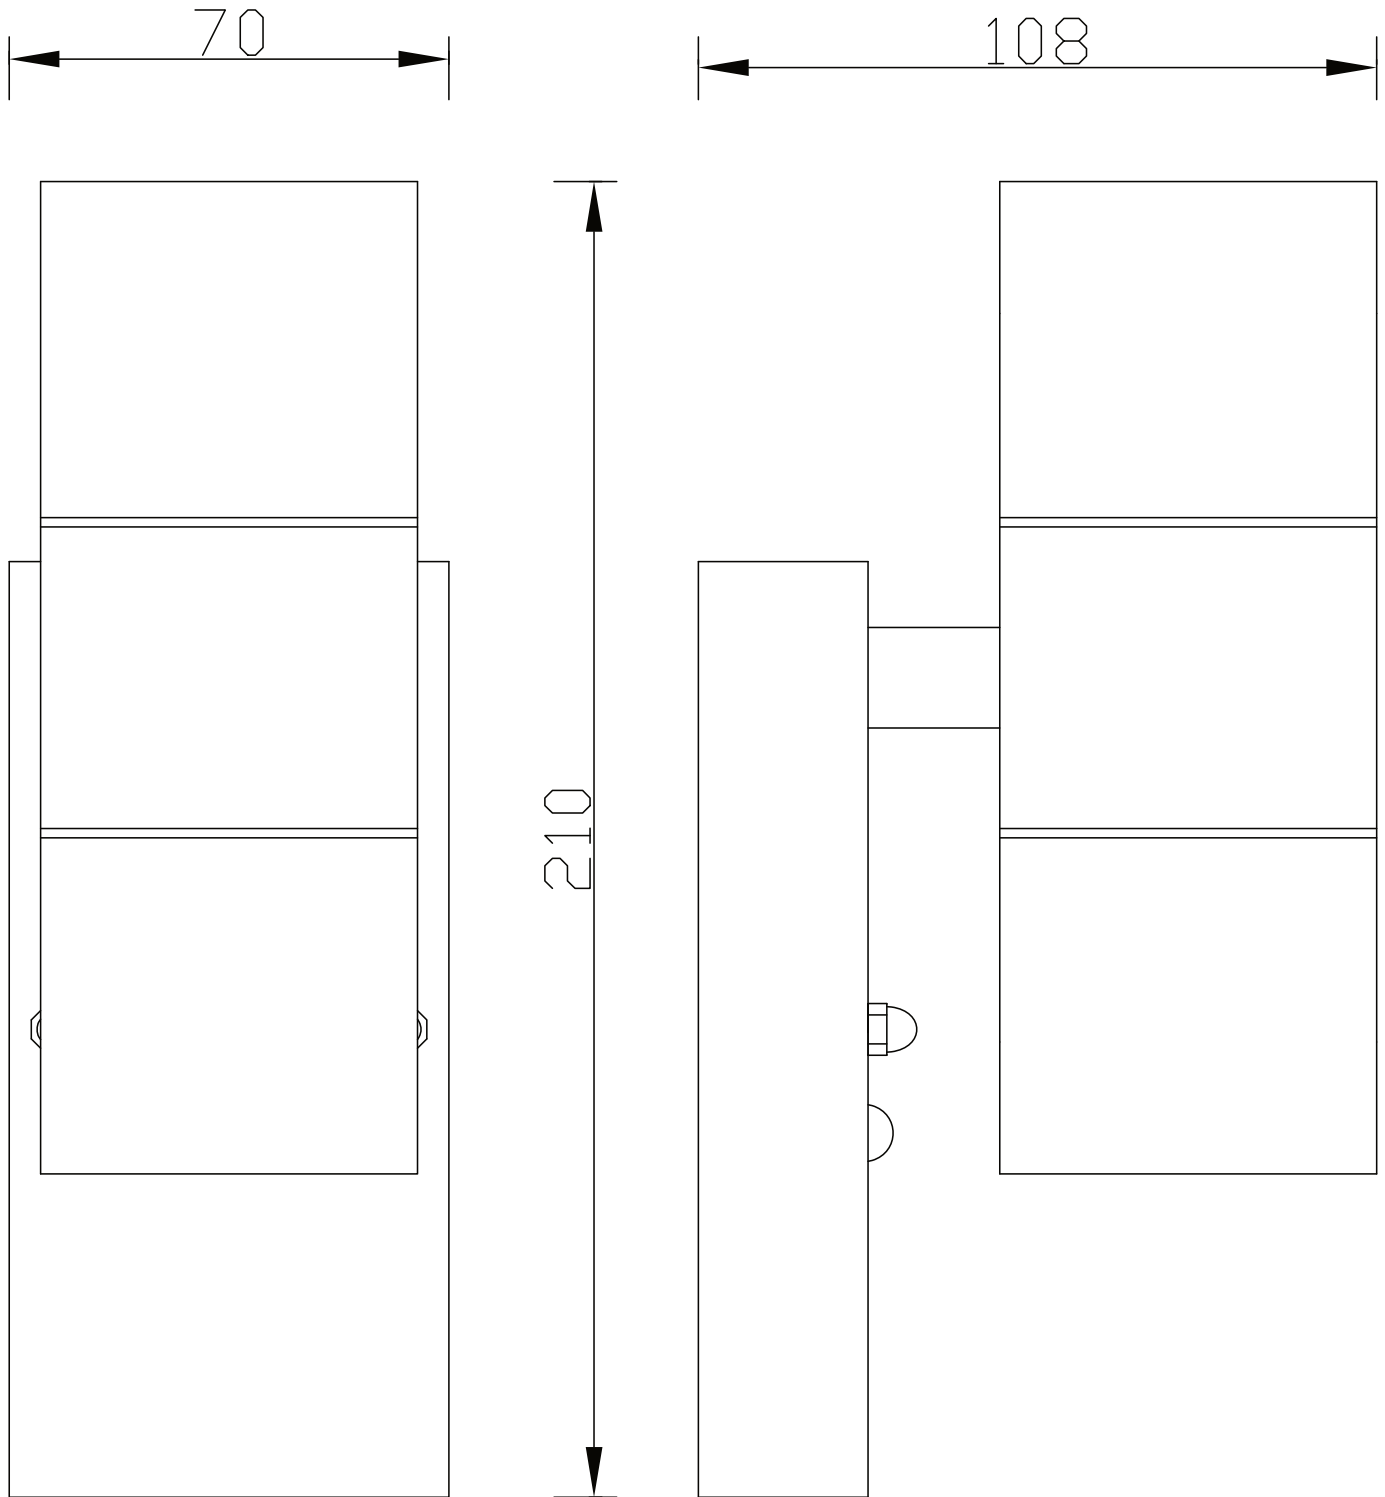

Set of 2 Blaze - Black Outdoor Up Down Motion Sensor Wall Lights

LIGHT SOURCE DATA

- 4 x 35W Max GU10 Halogen (required)
- Lamp direction - Upwards & Downwards
- Lamp shape - Reflector/Pear Shape
- Non-dimmable
- Energy class: Not applicable

DIMENSION DATA

- Height 215mm
- Width 70mm
- Depth 110mm
- Weight 0.60kg

SPECIFICATION

- Manufacturer warranty for 2 years from date of purchase
- Black and clear glass
- IP44
- No
- PIR Motion Sensor
- Class I - Single Insulated, Earthed
- 240V
- Assembly required? No
- 10 lux on, 2000 lux off. 110 degree detection angle, 8m maximum range with a 5 sec - 5 min timer function
- UKCA Marking, Energy Efficient, Energy Saving

CERTIFICATION

CONTACT

www.firstchoicelighting.co.uk

info@firstchoicelighting.co.uk

FCL-12704X2

Set of 2 Blaze - Black Outdoor Up Down Motion Sensor Wall Lights

CERTIFICATION

CONTACT