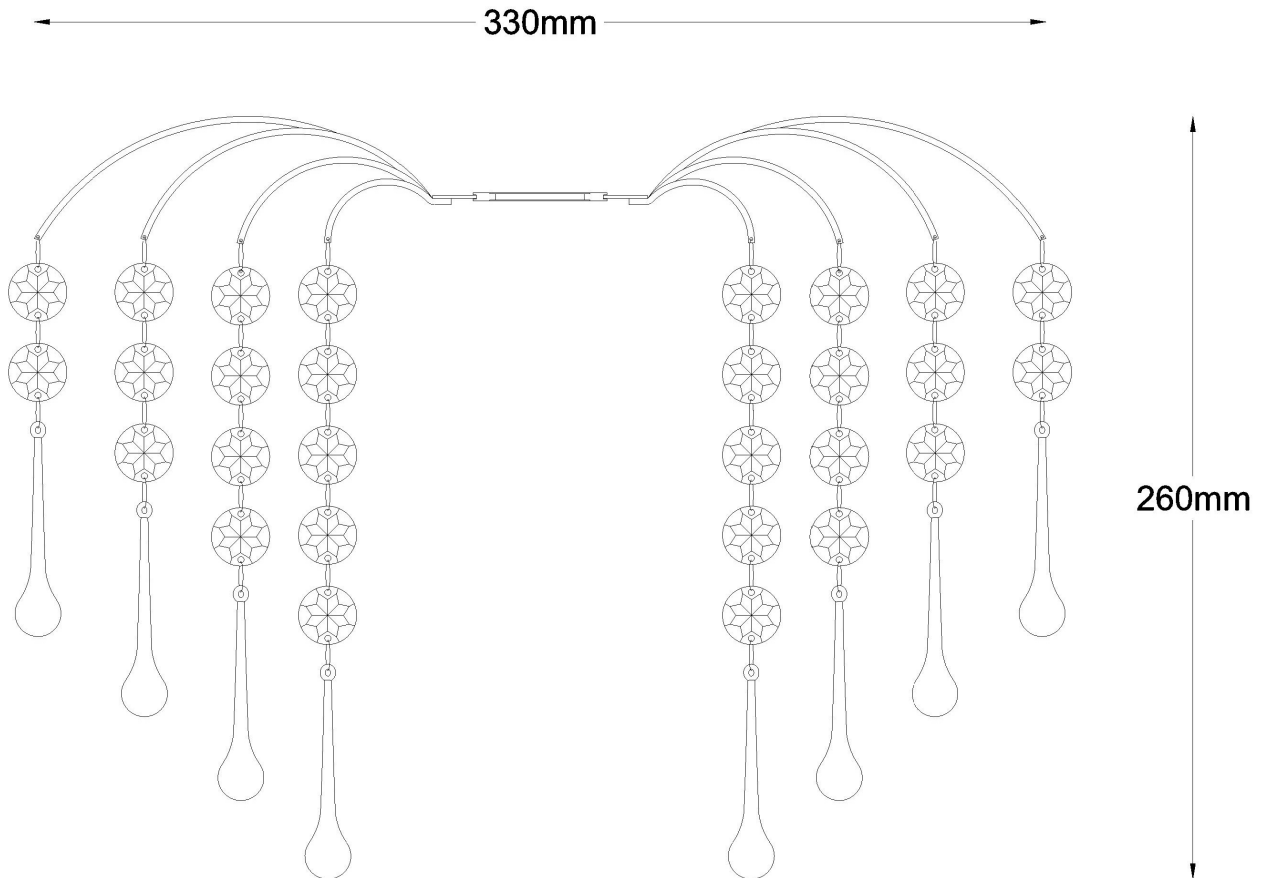

CERTIFICATION

CONTACT

www.firstchoicelighting.co.uk

info@firstchoicelighting.co.uk