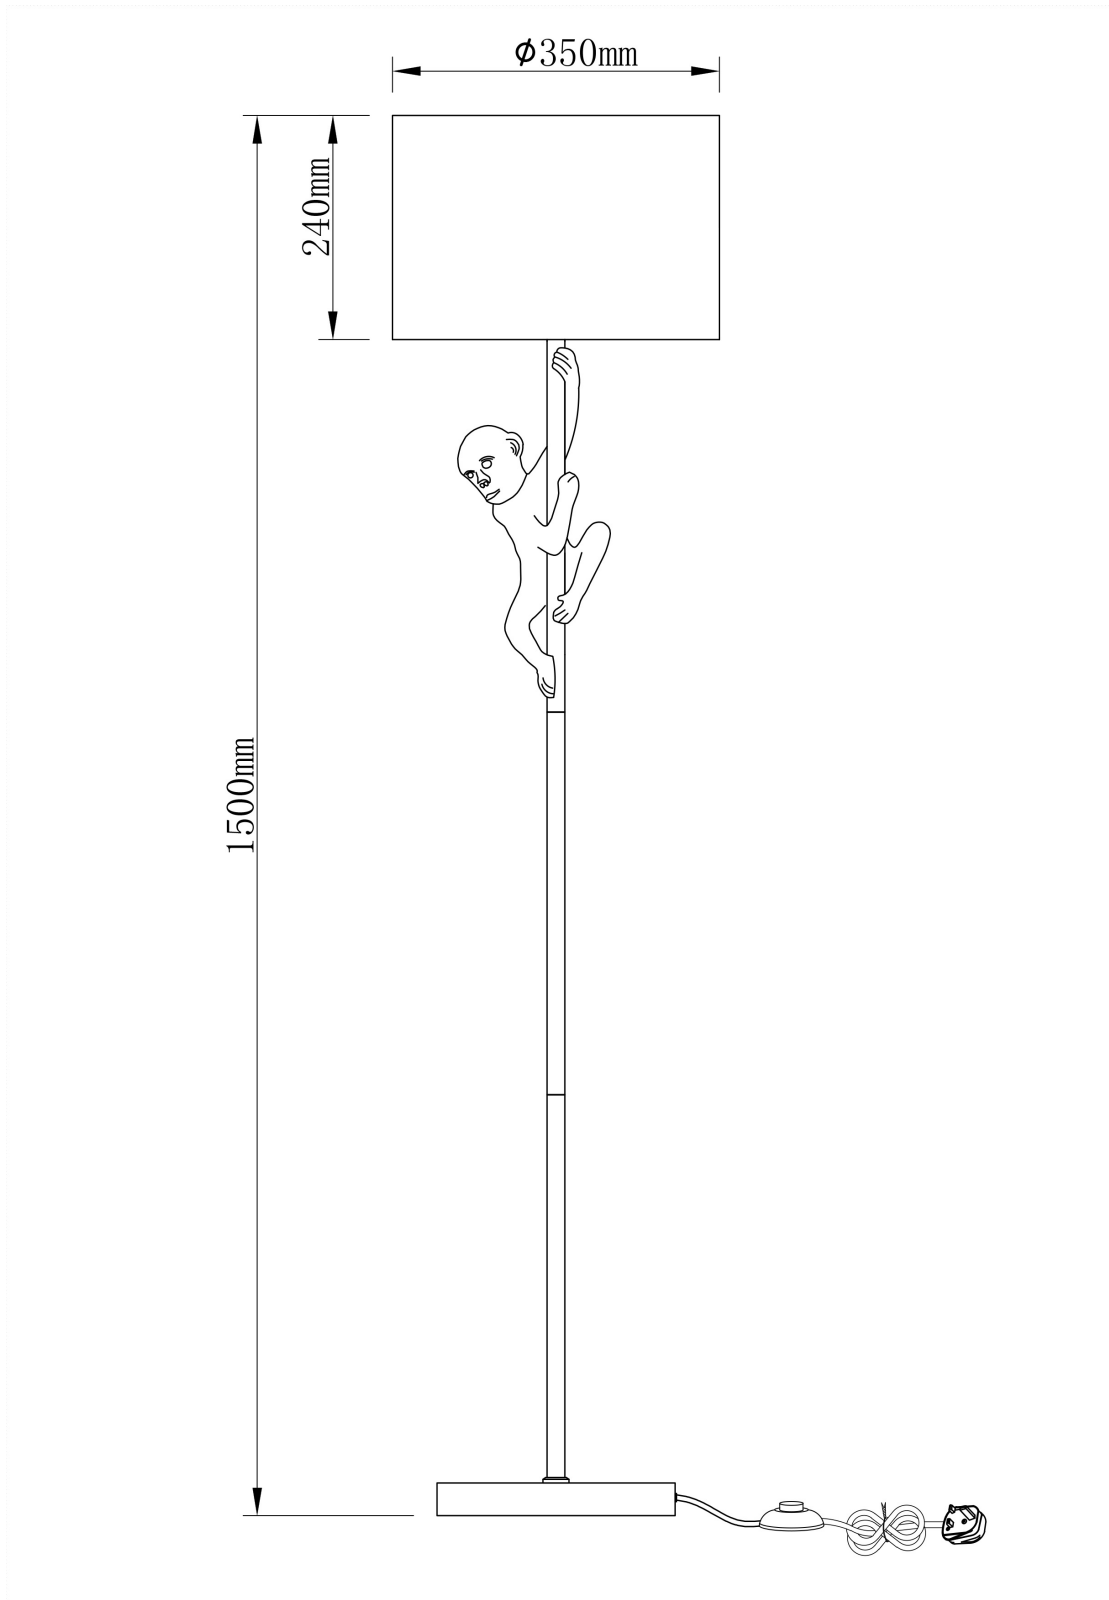

CERTIFICATION

CONTACT

www.firstchoicelighting.co.uk

info@firstchoicelighting.co.uk