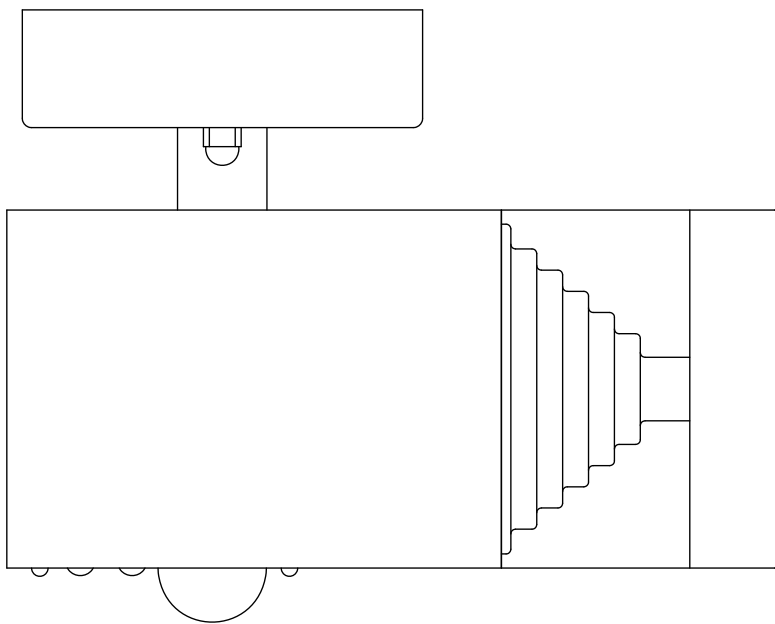

## DIMENSION DATA

- Height 165mm
- Width 85mm
- Depth 130mm
- Weight 0.55kg

## CONTACT

[www.firstchoicelighting.co.uk](http://www.firstchoicelighting.co.uk)

[info@firstchoicelighting.co.uk](mailto:info@firstchoicelighting.co.uk)

Ø 8.5CM

16.5CM

13CM