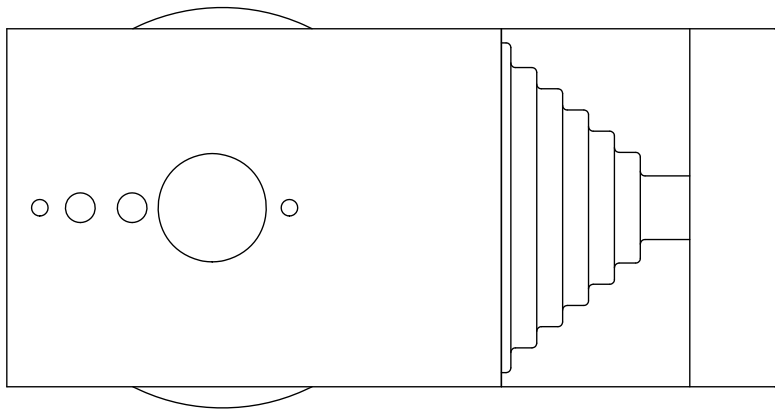

Ø 8.5CM

16.5CM

13CM

CERTIFICATION

CONTACT

www.firstchoicelighting.co.uk

info@firstchoicelighting.co.uk