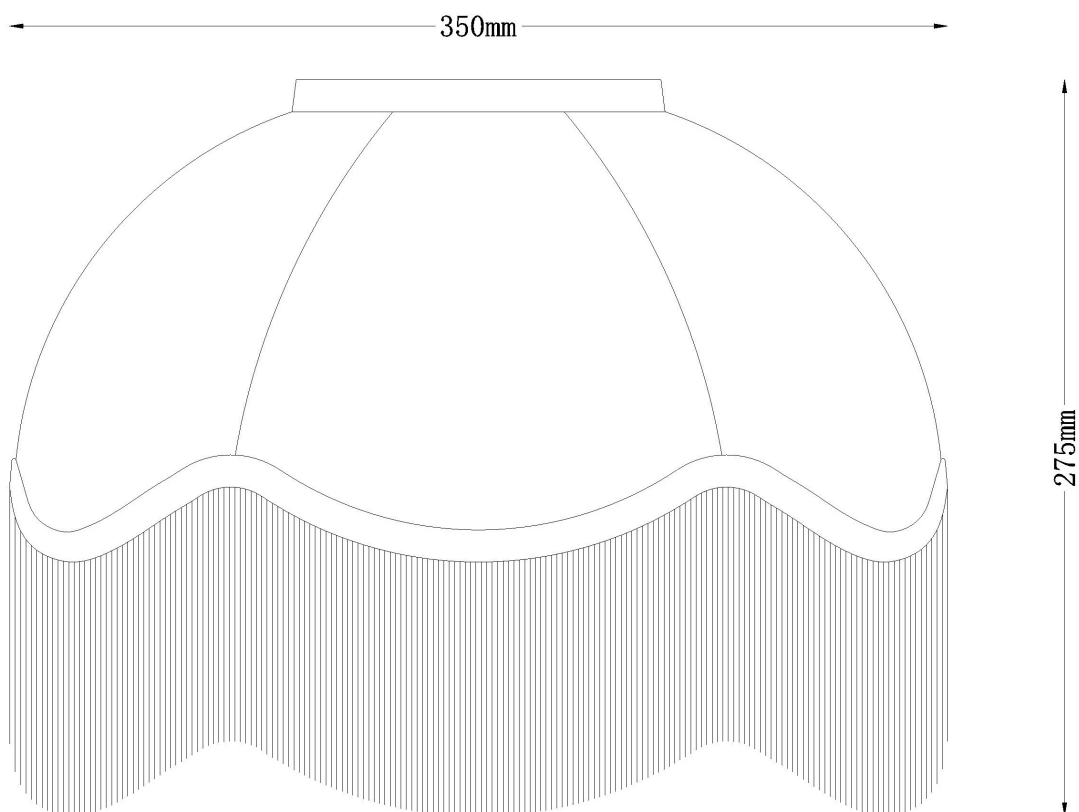

FCL-30341X2

Set of 2 Fringe - Navy Blue Velvet Fringed Pendant or Lamp Shades

CERTIFICATION

CONTACT

www.firstchoicelighting.co.uk

info@firstchoicelighting.co.uk