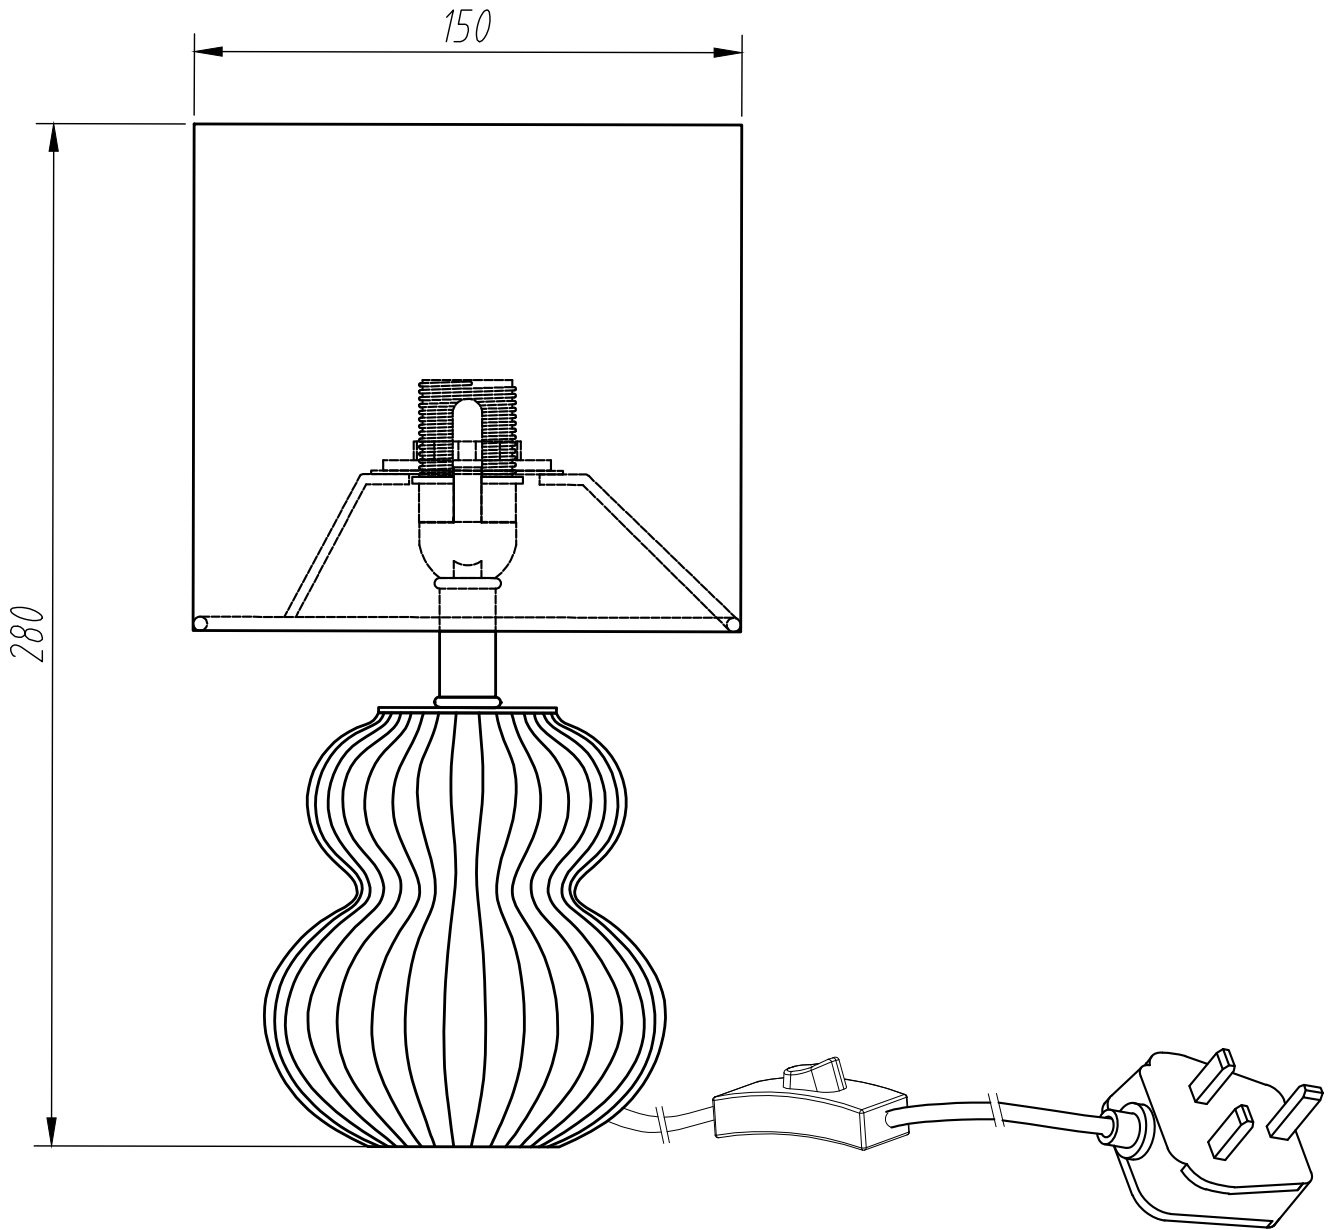

Walter - Set of 2 Blue Ribbed Glass 29cm Table Lamps with White Shade

LIGHT SOURCE DATA

- 2 x 40W Max E14 SES (required)
- Lamp direction - Indirect
- Lamp shape - Conical/Candelabra/Candle
- Non-dimmable
- Energy class: Not applicable

DIMENSION DATA

- Height 280mm
- Diameter 150mm

- Weight 0.60kg

SPECIFICATION

- Manufacturer warranty for 2 years from date of purchase
- Clear blue glass and white glass
- IP20
- In-line On/Off Switch
- Class II - Double Insulated, No Earth
- 240V
- Assembly required? No
- UKCA Marking, Energy Efficient, Energy Saving

CERTIFICATION

CONTACT

www.firstchoicelighting.co.uk

info@firstchoicelighting.co.uk

Walter - Set of 2 Blue Ribbed Glass 29cm Table Lamps with White Shade

CERTIFICATION

CONTACT

www.firstchoicelighting.co.uk