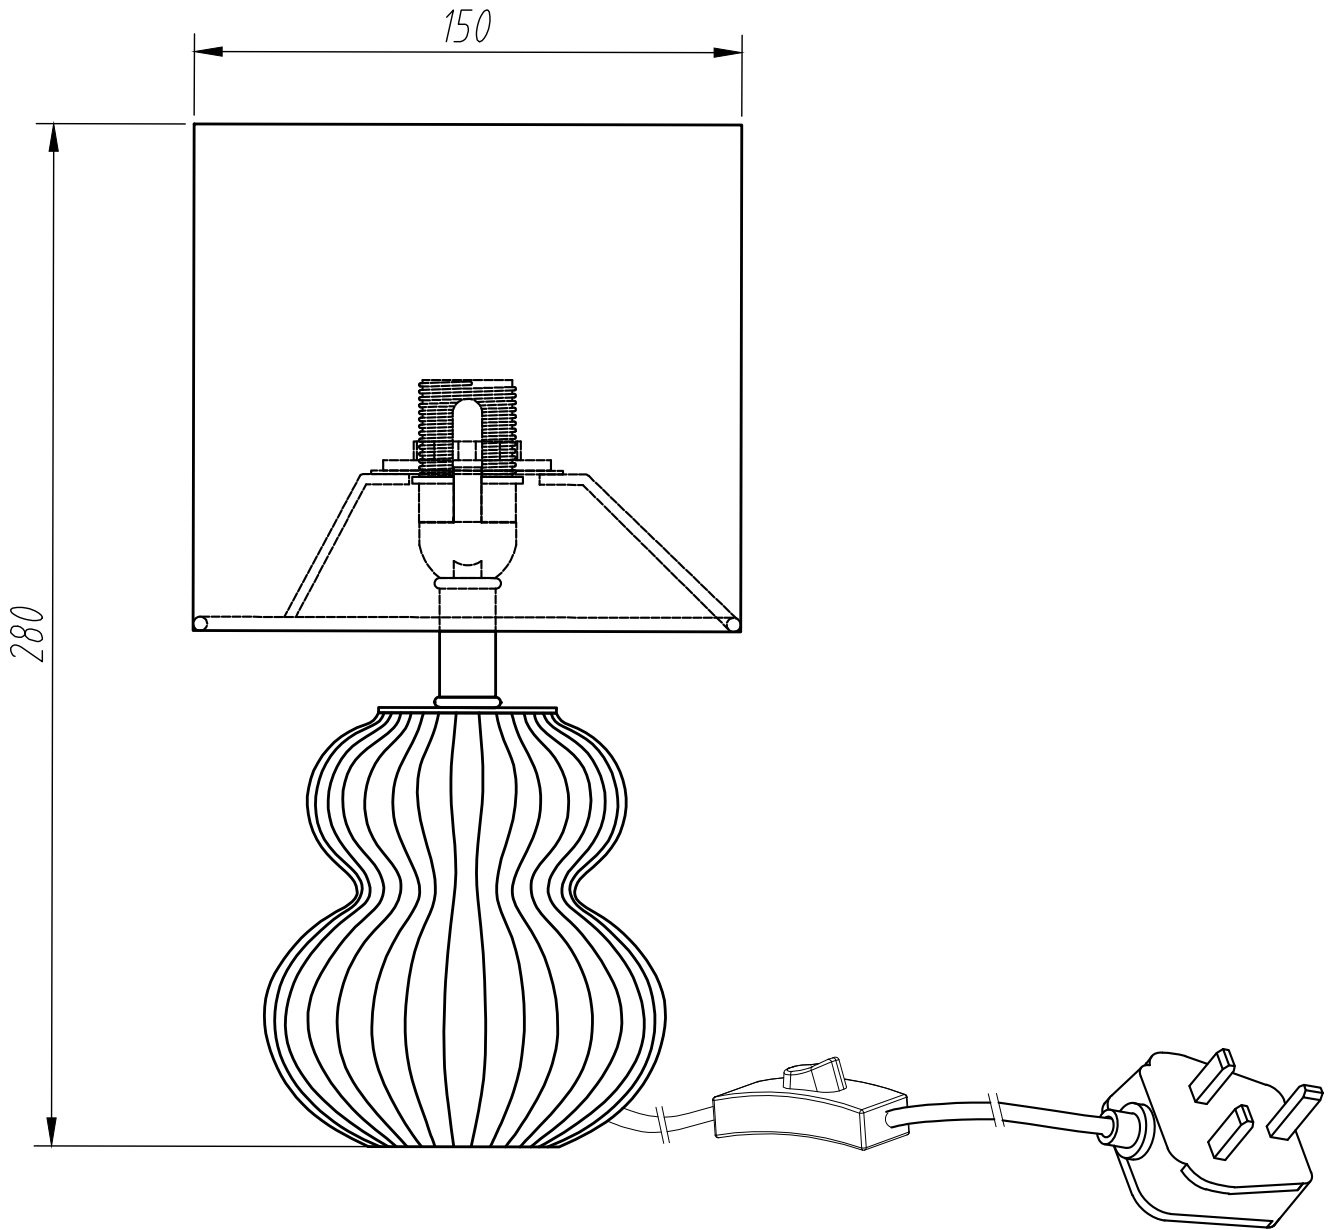

Walter - Set of 2 Pink Ribbed Glass 29cm Table Lamps with White Shade

LIGHT SOURCE DATA

- 2 x 40W Max E14 SES (required)
- Lamp direction - Indirect
- Lamp shape - Conical/Candelabra/Candle
- Non-dimmable
- Energy class: Not applicable

DIMENSION DATA

- Height 280mm
- Diameter 150mm

- Weight 0.60kg

SPECIFICATION

- Manufacturer warranty for 2 years from date of purchase
- Clear pink glass and white glass
- IP20
- In-line On/Off Switch
- Class II - Double Insulated, No Earth
- 240V
- Assembly required? No
- UKCA Marking, Energy Efficient, Energy Saving

CERTIFICATION

CONTACT

www.firstchoicelighting.co.uk

info@firstchoicelighting.co.uk

Walter - Set of 2 Pink Ribbed Glass 29cm Table Lamps with White Shade

CERTIFICATION

CONTACT

www.firstchoicelighting.co.uk