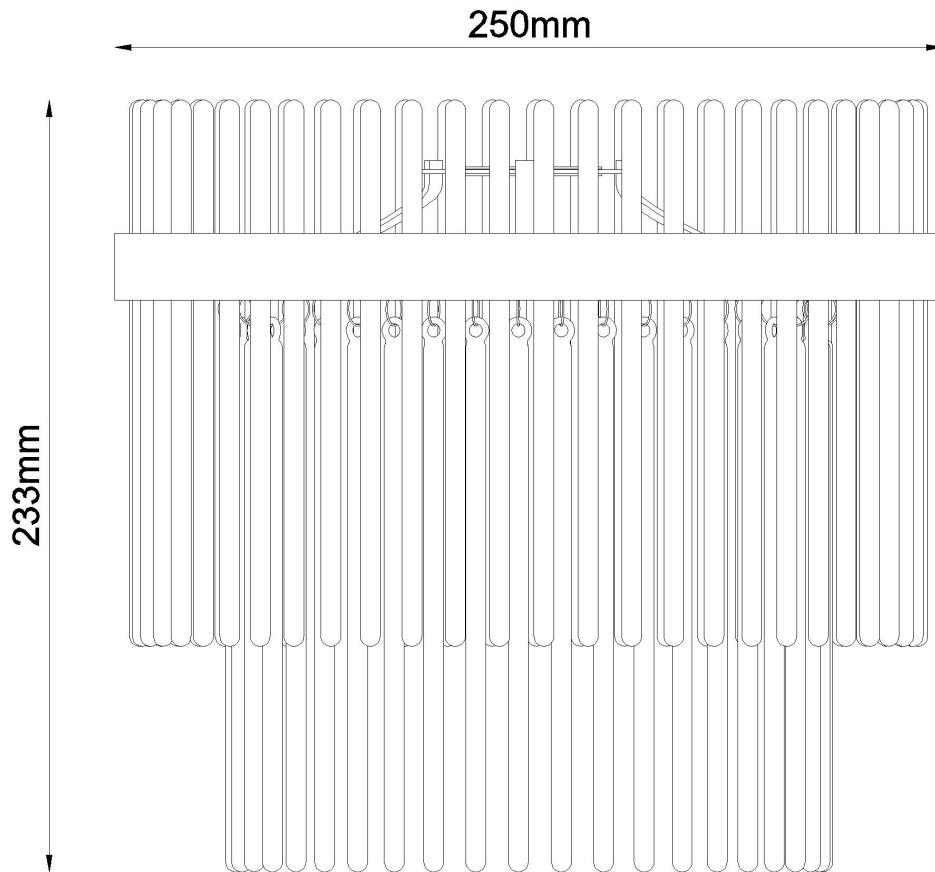

CERTIFICATION

CONTACT

www.firstchoicelighting.co.uk

info@firstchoicelighting.co.uk