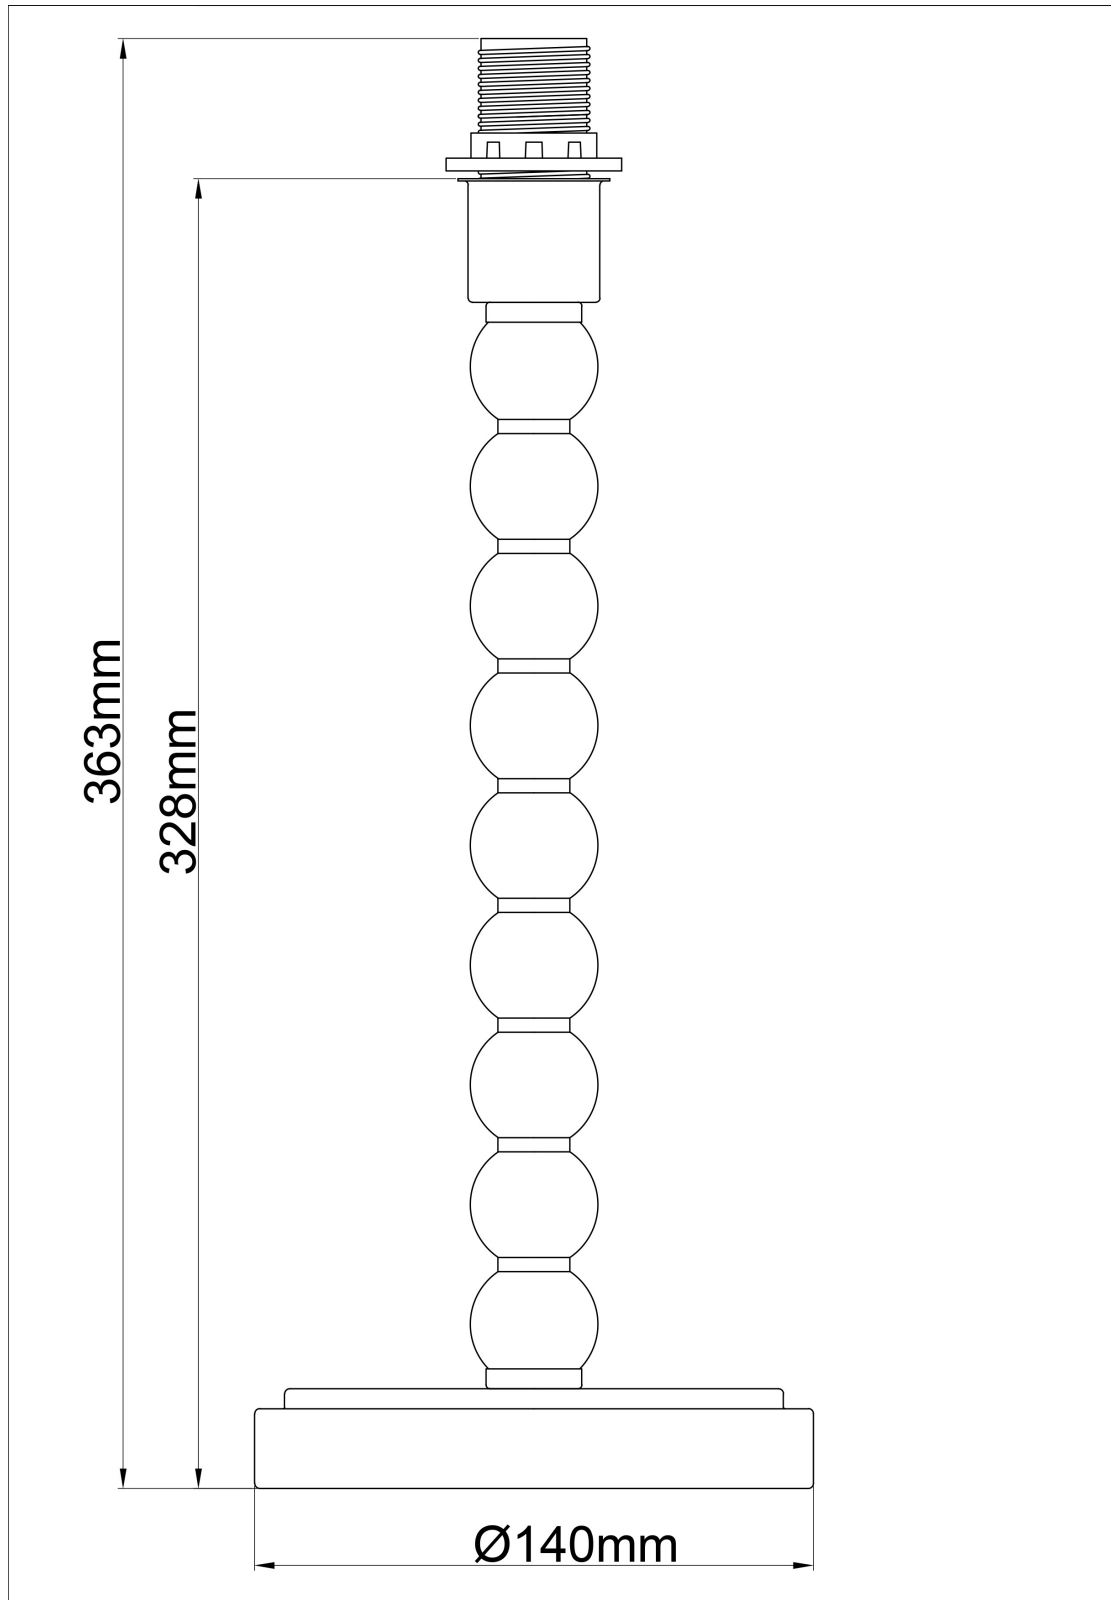

Set of 2 Bobbin - Ivory Table Lamp Base

CERTIFICATION

CONTACT

www.firstchoicelighting.co.uk

info@firstchoicelighting.co.uk