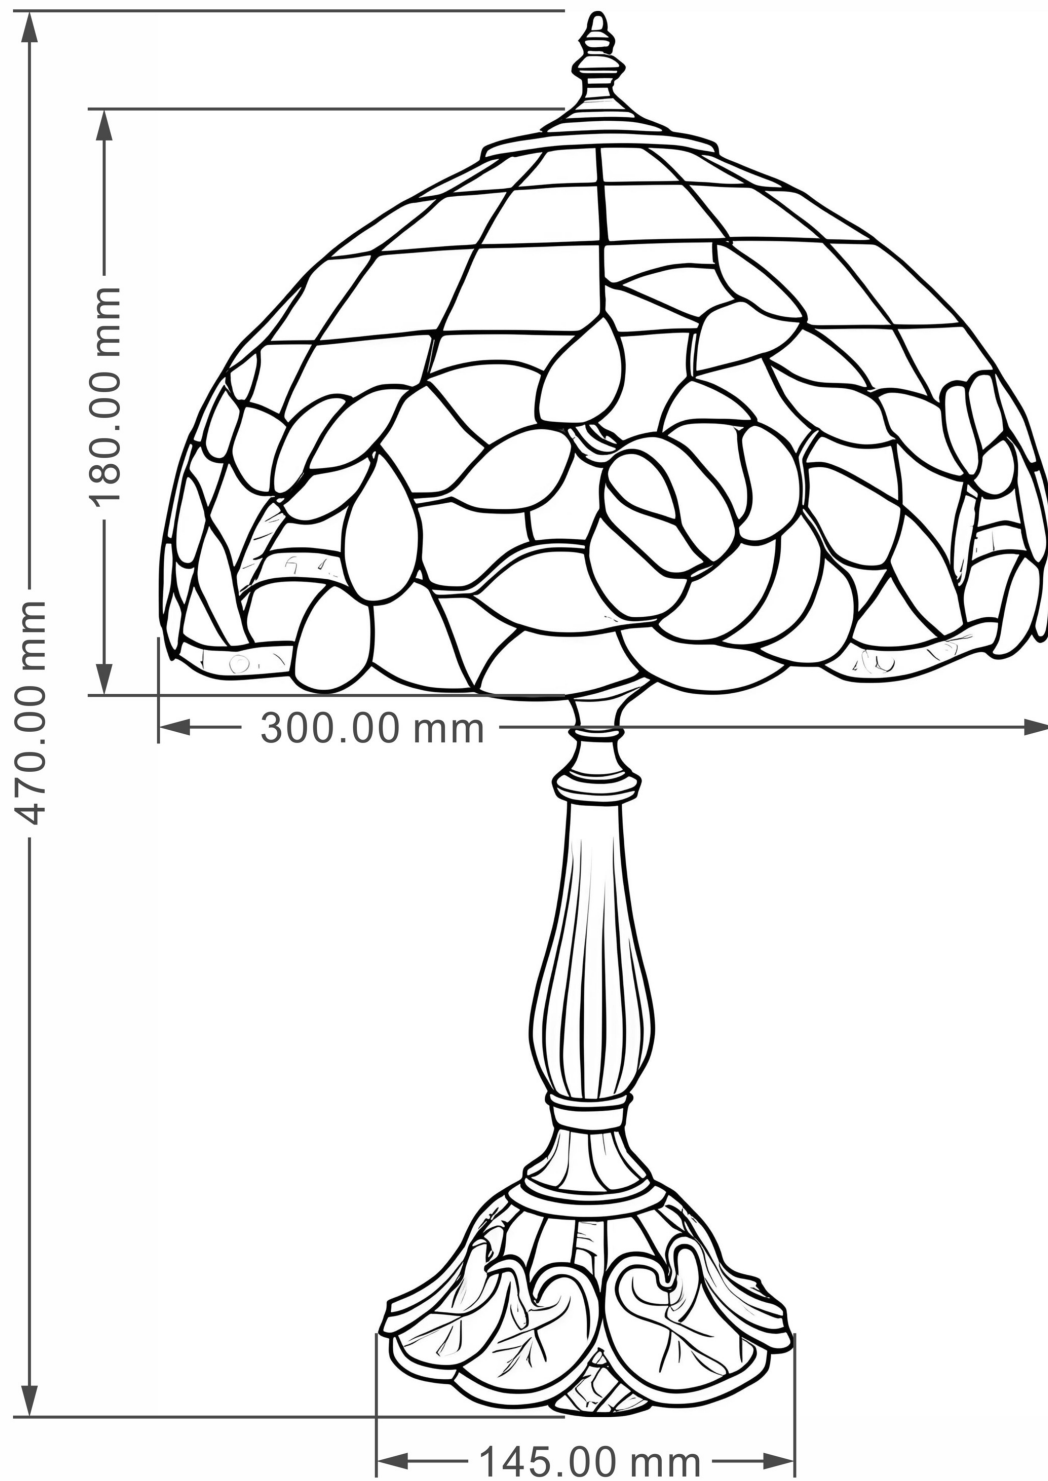

Trent - Tiffany Floral 47cm Table Lamp

CERTIFICATION

CONTACT

www.firstchoicelighting.co.uk

info@firstchoicelighting.co.uk