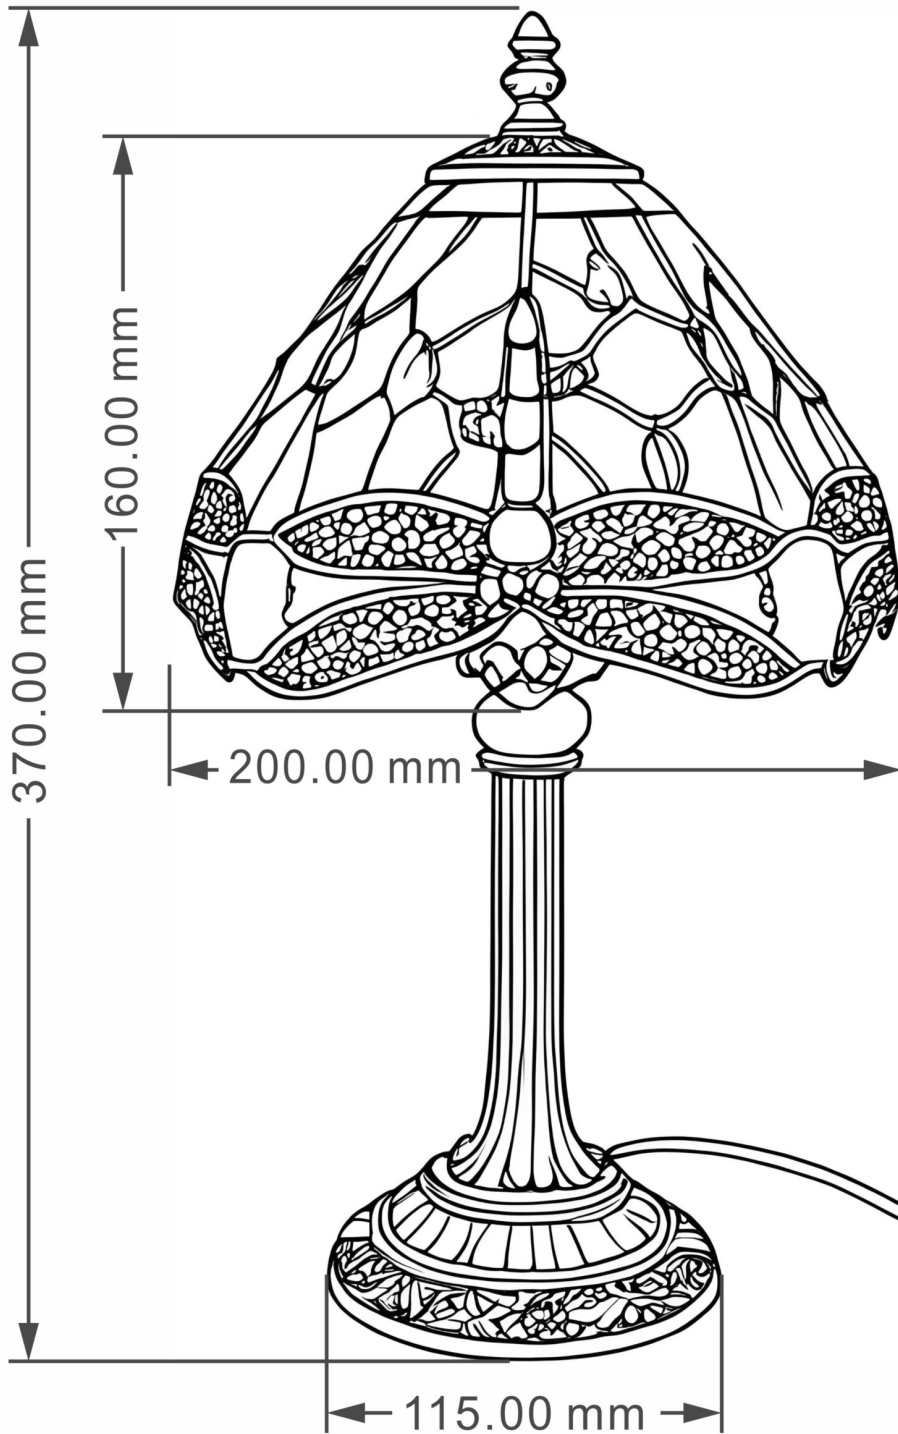

CERTIFICATION

CONTACT

www.firstchoicelighting.co.uk

info@firstchoicelighting.co.uk