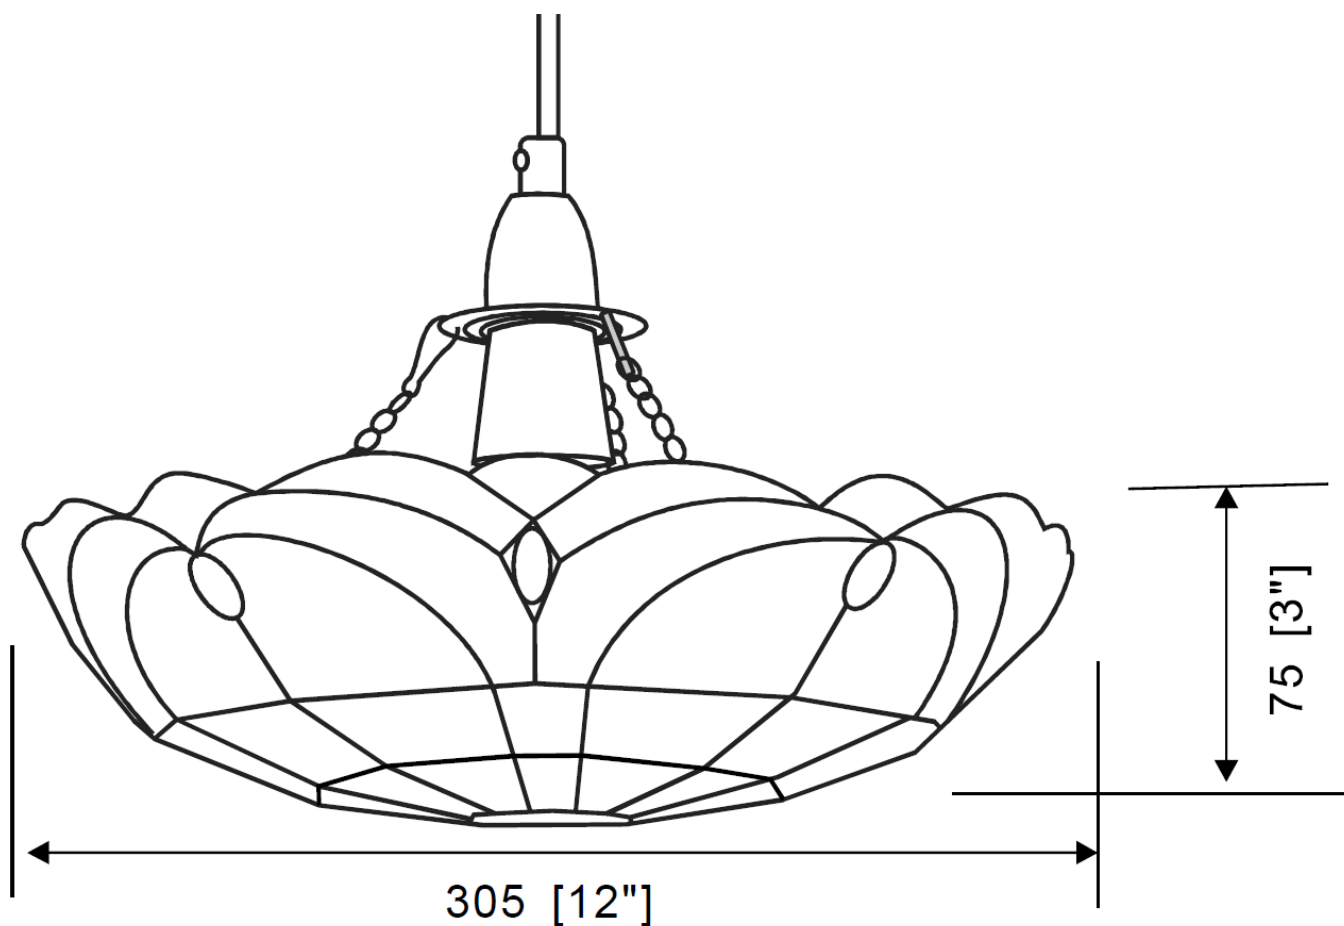

CERTIFICATION

CONTACT

www.firstchoicelighting.co.uk

info@firstchoicelighting.co.uk