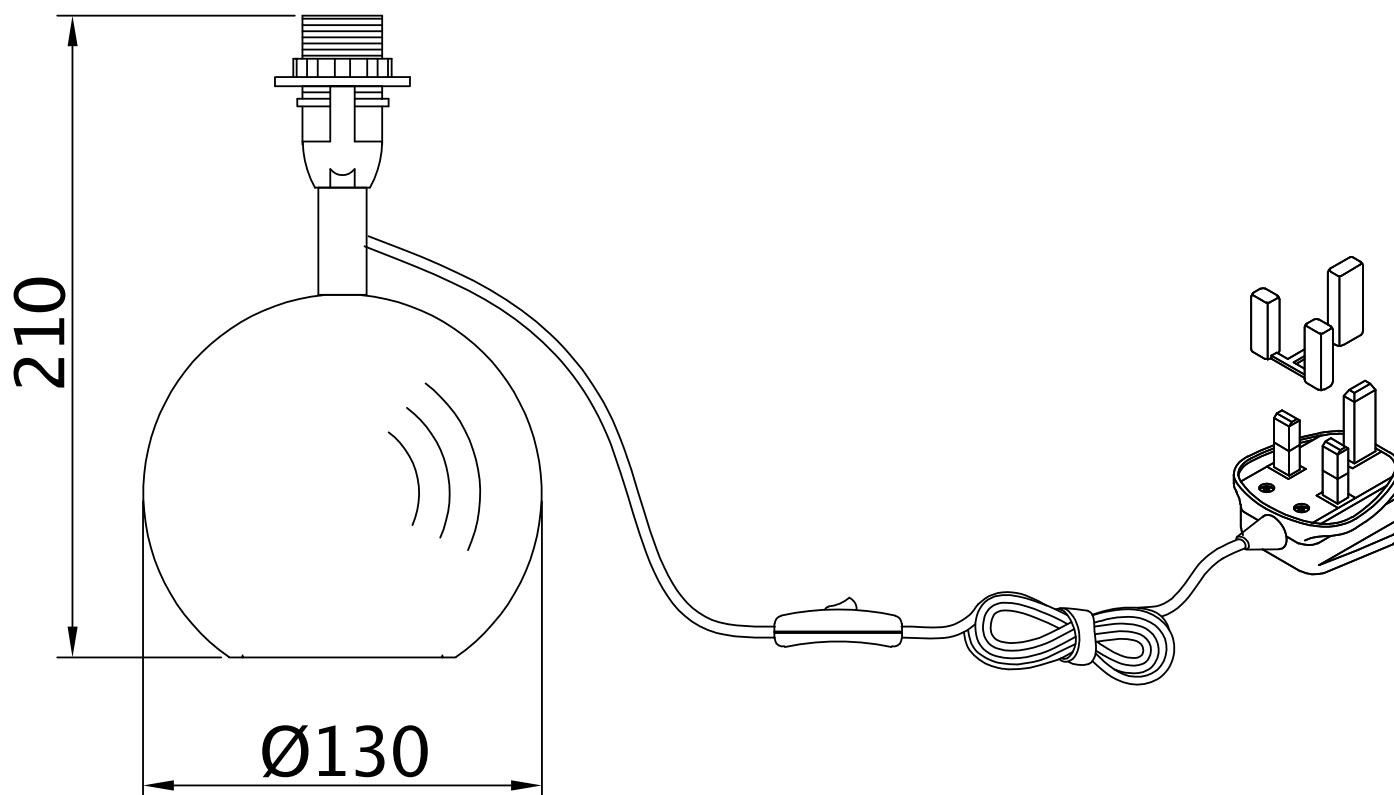

Buck - Clear Glass Globe Operated Table Lamp with Grey Cotton Shade

CERTIFICATION

CONTACT

www.firstchoicelighting.co.uk

info@firstchoicelighting.co.uk