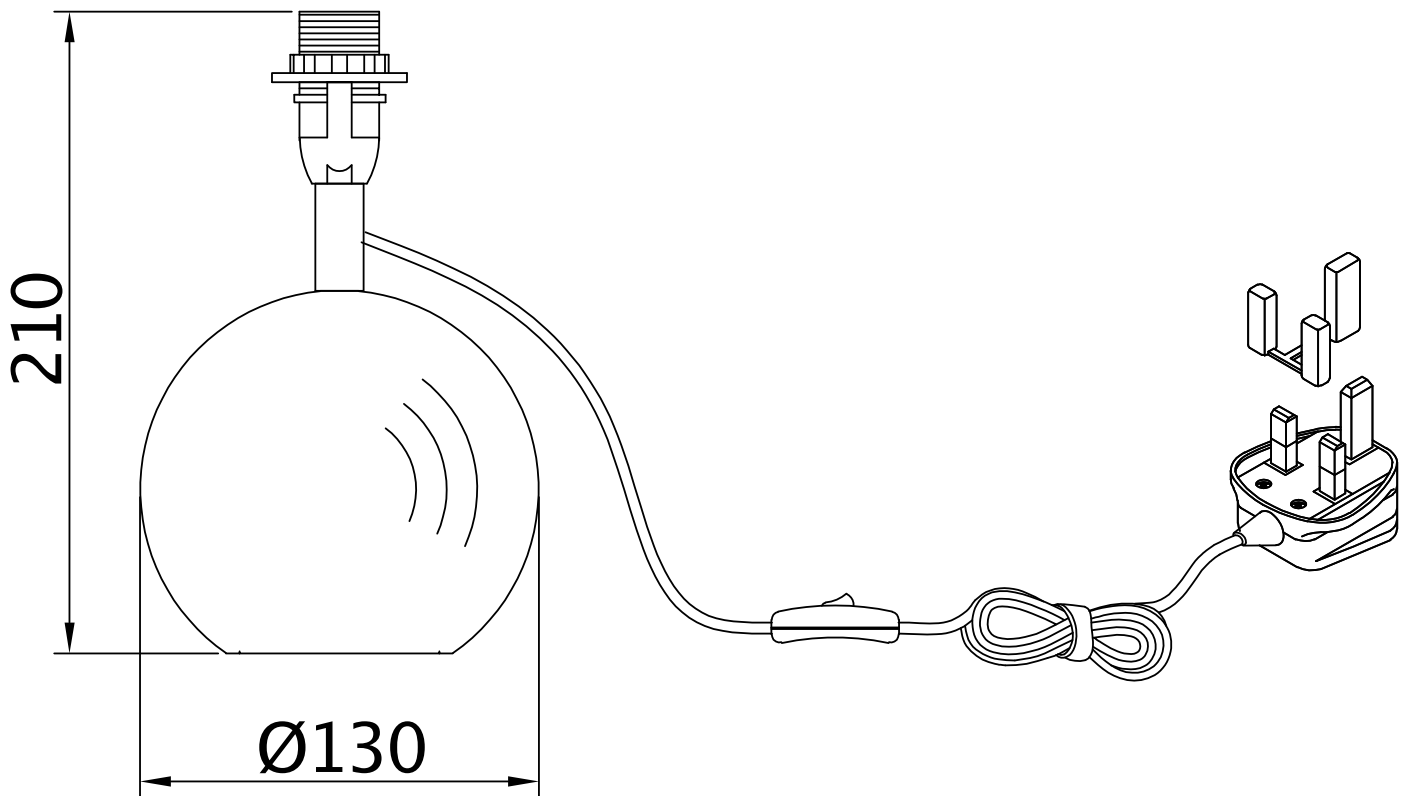

Buck - Clear Glass Globe Operated Table Lamp with Grey Laser Cut Shade

LIGHT SOURCE DATA

- 2 x 40W Max E14 SES (required)
- Lamp direction - Indirect
- Lamp shape - Conical/Candelabra/Candle
- Non-dimmable
- Energy class: Not applicable

DIMENSION DATA

- Height 300mm
- Diameter 155mm

- Weight 0.40kg

SPECIFICATION

- Manufacturer warranty for 2 years from date of purchase
- Clear glass and grey cut out cotton
- IP20
- In-line On/Off Switch
- Class II - Double Insulated, No Earth
- 240V
- Assembly required? No
- UKCA Marking, Energy Efficient, Energy Saving

CERTIFICATION

CONTACT

www.firstchoicelighting.co.uk

info@firstchoicelighting.co.uk

Buck - Clear Glass Globe Operated Table Lamp with Grey Laser Cut Shade

CERTIFICATION

CONTACT

www.firstchoicelighting.co.uk