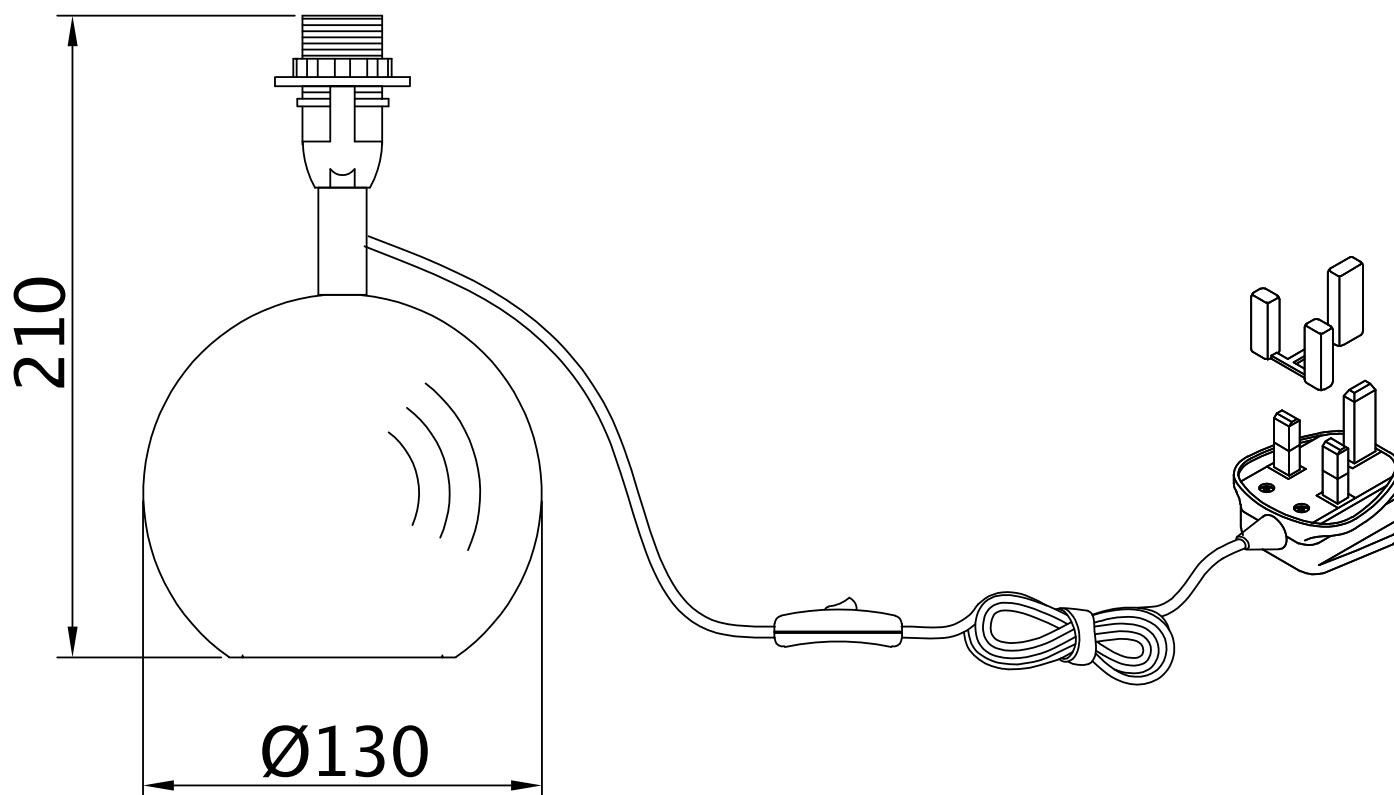

Buck - Clear Glass Table Lamp with Teal Fern Shade

CERTIFICATION

CONTACT

www.firstchoicelighting.co.uk

info@firstchoicelighting.co.uk