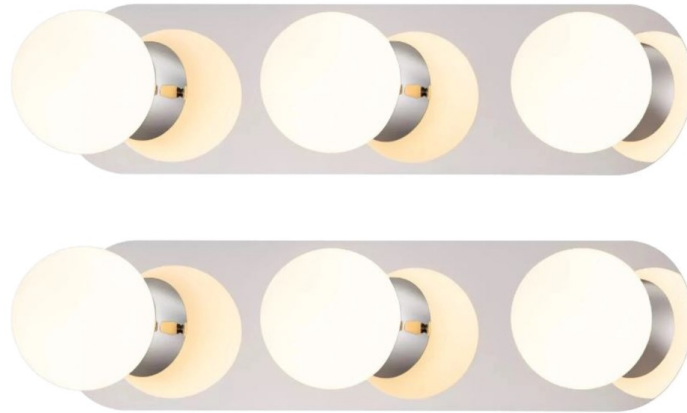

Set of 2 Iris - Chrome with Opal Glass IP44 Bathroom LED Wall lights

LIGHT SOURCE DATA

- 3 x 5W LED (included)
- Lamp direction - Indirect
- Lamp shape - LED
- Non-dimmable
- 3000K (Warm White)
- 1050Lm
- 70Lm/W
- Energy class: E

DIMENSION DATA

- Height 100mm
- Width 450mm
- Depth 100mm

- Weight 1.00kg

SPECIFICATION

- Manufacturer warranty for 2 years from date of purchase
- Polished chrome plate and opal glass
- IP44
- No
- Class II - Double Insulated, No Earth
- 240V
- Assembly required? No
- UKCA Marking, Energy Efficient, Energy Saving