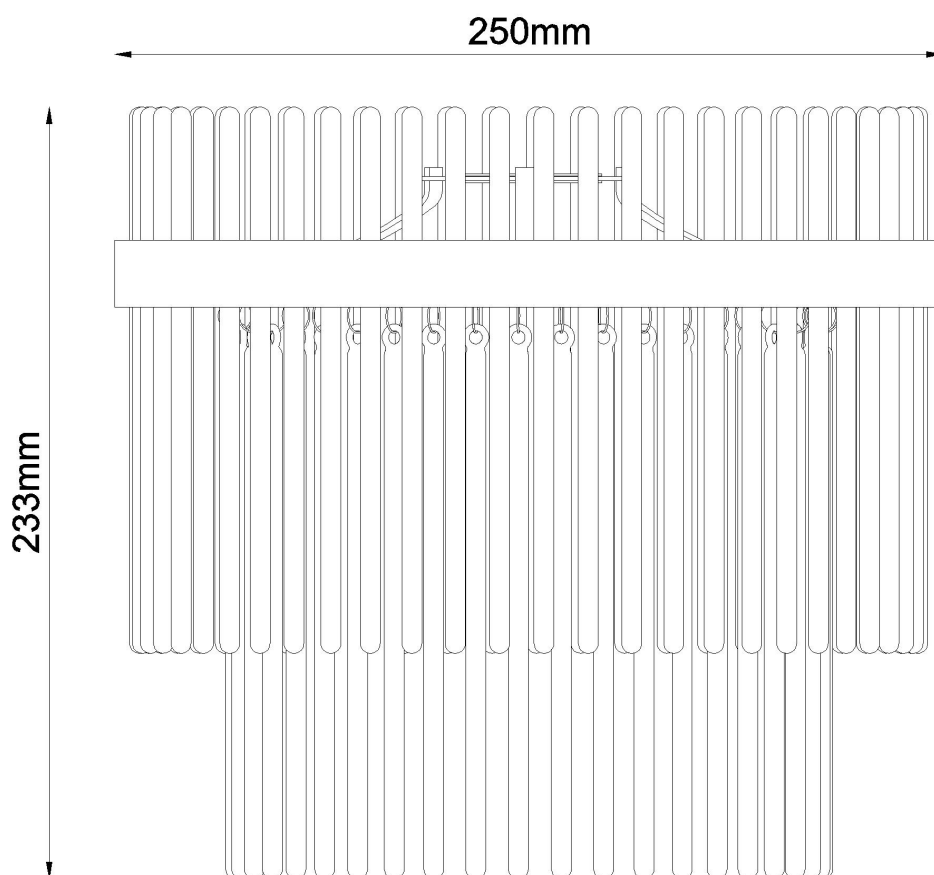

Set of 2 Georgia - Antique Brass with Glass Easy Fit Pendant Shades

LIGHT SOURCE DATA

- 2 x 60W Max B22 BC or E27 ES (required)
- Lamp direction - Indirect
- Lamp shape - Standard
- Dimmable
- Energy class: Not applicable

DIMENSION DATA

- Height 233mm
- Diameter 250mm

- Weight 1.39kg

SPECIFICATION

- Manufacturer warranty for 2 years from date of purchase
- Clear rod glass with antique brass plate detail
- IP20
- No
- 240V
- Assembly required? No
- UKCA Marking, Energy Efficient, Energy Saving

CERTIFICATION

CONTACT

www.firstchoicelighting.co.uk

info@firstchoicelighting.co.uk

FCL-30813X2

Set of 2 Georgia - Antique Brass with Glass Easy Fit Pendant Shades

CERTIFICATION

CONTACT