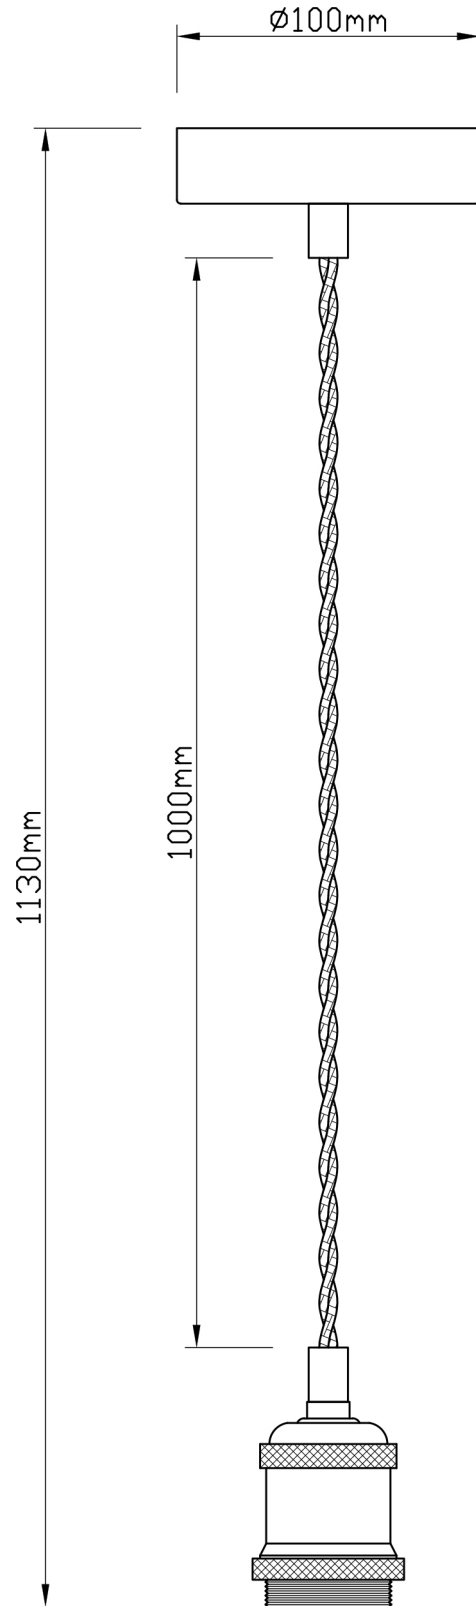

Set of 2 Layla - Green and Antique Brass Ceiling Pendant Lights

CERTIFICATION

CONTACT

www.firstchoicelighting.co.uk

info@firstchoicelighting.co.uk