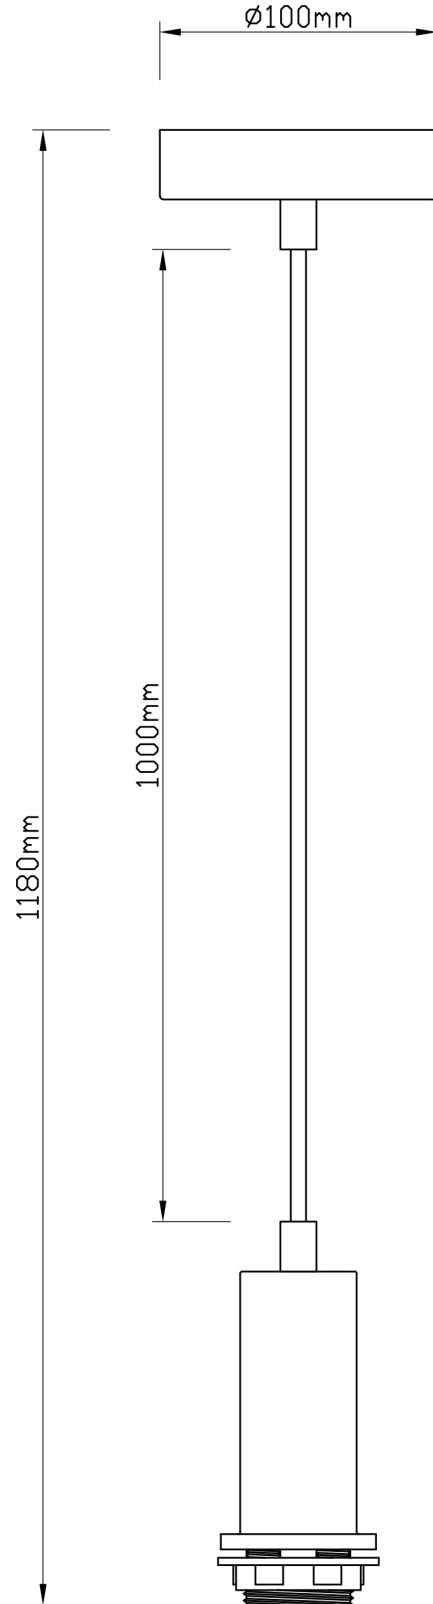

Betchley - Clear Ribbed Glass Globe Satin Brass Deco Pendant Fitting

LIGHT SOURCE DATA

- 60W Max E27 ES (required)
- Lamp direction - Indirect
- Lamp shape - Standard
- Dimmable
- Energy class: Not applicable

DIMENSION DATA

- Height 180 - 1165mm
- Diameter 200mm

- Weight 0.62kg

SPECIFICATION

- Manufacturer warranty for 2 years from date of purchase
- Satin brass plate and clear ribbed glass
- IP20
- No
- Class I - Single Insulated, Earthed
- 240V
- Assembly required? No
- UKCA Marking, Energy Efficient, Energy Saving

CERTIFICATION

CONTACT

www.firstchoicelighting.co.uk

info@firstchoicelighting.co.uk

Betchley - Clear Ribbed Glass Globe Satin Brass Deco Pendant Fitting

CERTIFICATION

CONTACT

www.firstchoicelighting.co.uk