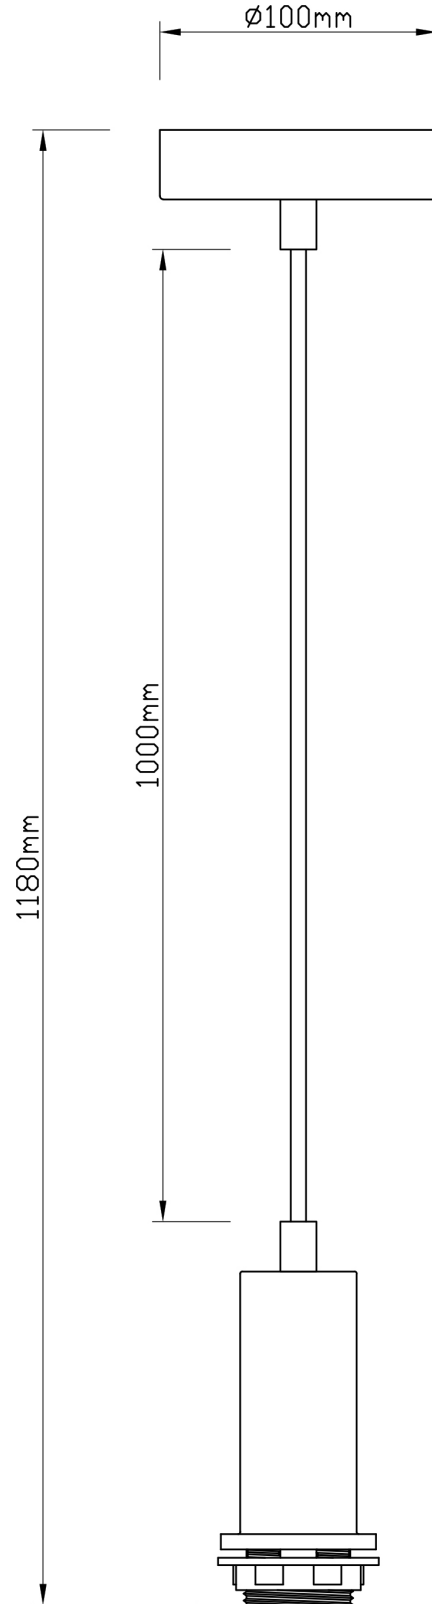

Set of 2 Batley - Clear Ribbed Glass Satin Brass Deco Pendant Fittings

LIGHT SOURCE DATA

- 2 x 60W Max E27 ES (required)
- Lamp direction - Indirect
- Lamp shape - Standard
- Dimmable
- Energy class: Not applicable

DIMENSION DATA

- Height 205 - 1165mm
- Diameter 140mm
- Weight 0.77kg

SPECIFICATION

- Manufacturer warranty for 2 years from date of purchase
- Satin brass plate and clear ribbed glass
- IP20
- No
- Class I - Single Insulated, Earthed
- 240V
- Assembly required? No
- UKCA Marking, Energy Efficient, Energy Saving

CERTIFICATION

CONTACT

www.firstchoicelighting.co.uk

info@firstchoicelighting.co.uk

Set of 2 Batley - Clear Ribbed Glass Satin Brass Deco Pendant Fittings

CERTIFICATION

CONTACT

www.firstchoicelighting.co.uk