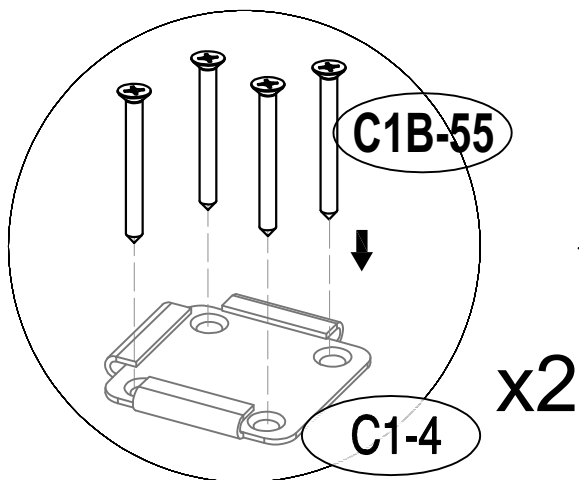

600x200cm

C1B-600x200:

PARTS

C1B-D1 x01
2000mm

C1-C2 x02
1200mm

C1-4 x02
96mm

HARDWARE

C1B-53 x12
Φ10*50

C1B-55 x08
ST8*70

C1B-56 x04
ST8*70

| | |
|---|-------|
|  | Ø10mm |
| Punch depth | 70mm |

C1B-53 x04
Φ10*50

C1B-56 x04
ST8*70

C1B-53 x08
Φ10*50

C1B-55 x08
ST8*70

If you have any questions, please contact our customer care center, Our contact details are below: