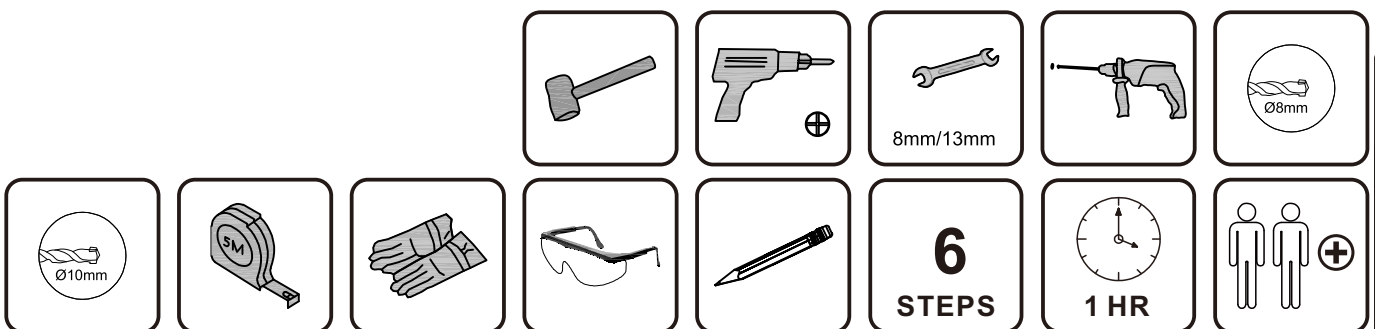

IN241100786V01_GL

840-221