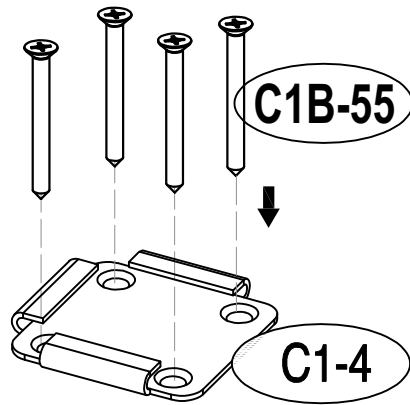

600x200cm

C1B-600x200:

PARTS

C1B-D1 x01
2000mm

C1-C2 x02
1200mm

C1-4 x02
96mm

HARDWARE

C1B-53 x12
Φ10*50

C1B-55 x08
ST8*70

C1B-56 x04
ST8*70

| | |
|---|-------|
|  | Ø10mm |
| Punch depth | 70mm |

C1B-53 x04
Φ10*50

C1B-56 x04
ST8*70

C1B-53 x08
Φ10*50

C1B-55 x08
ST8*70

If you have any questions, please contact our customer care center, Our contact details are below: