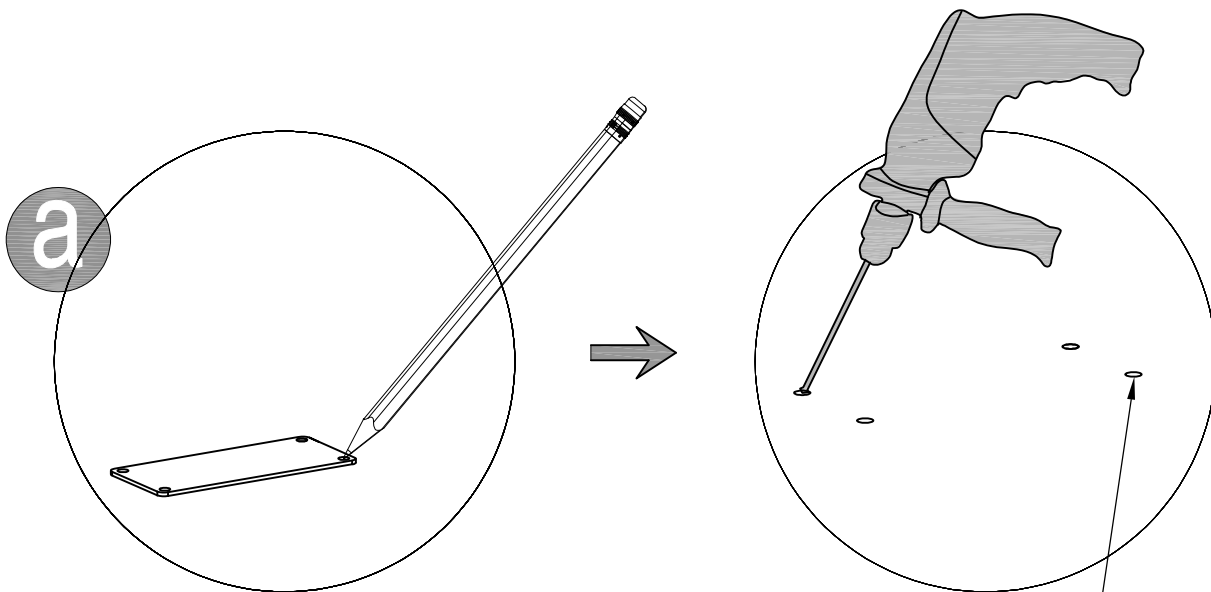

600x200cm

C1B-600x200:

PARTS

C1B-D1 x01
2000mm

C1-C2 x02
1200mm

C1-4 x02
96mm

HARDWARE

C1B-53 x12
Φ10*50

C1B-55 x08
ST8*70

C1B-56 x04
ST8*70

| | |
|---|-------|
|  | Ø10mm |
| Punch depth | 70mm |

C1B-53 x04
Φ10*50

C1B-56 x04
ST8*70

C1B-53 x08
Φ10*50

C1B-55 x08
ST8*70

If you have any questions, please contact our customer care center, Our contact details are below: