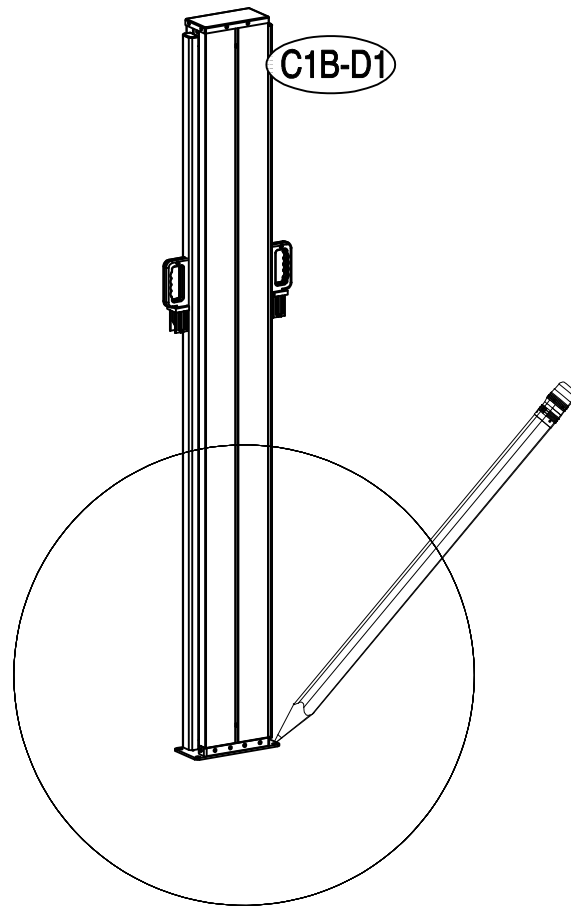

600x200cm

C1B-600x200:

PARTS

C1B-D1 x01
2000mm

C1-C2 x02
1200mm

C1-4 x02
96mm

HARDWARE

C1B-53 x12
Φ10*50

C1B-55 x08
ST8*70

C1B-56 x04
ST8*70

| | |
|---|-------|
|  | Ø10mm |
| Punch depth | 70mm |

C1B-53 x04
Φ10*50

C1B-56 x04
ST8*70

C1B-53 x08
Φ10*50

C1B-55 x08
ST8*70

If you have any questions, please contact our customer care center, Our contact details are below: