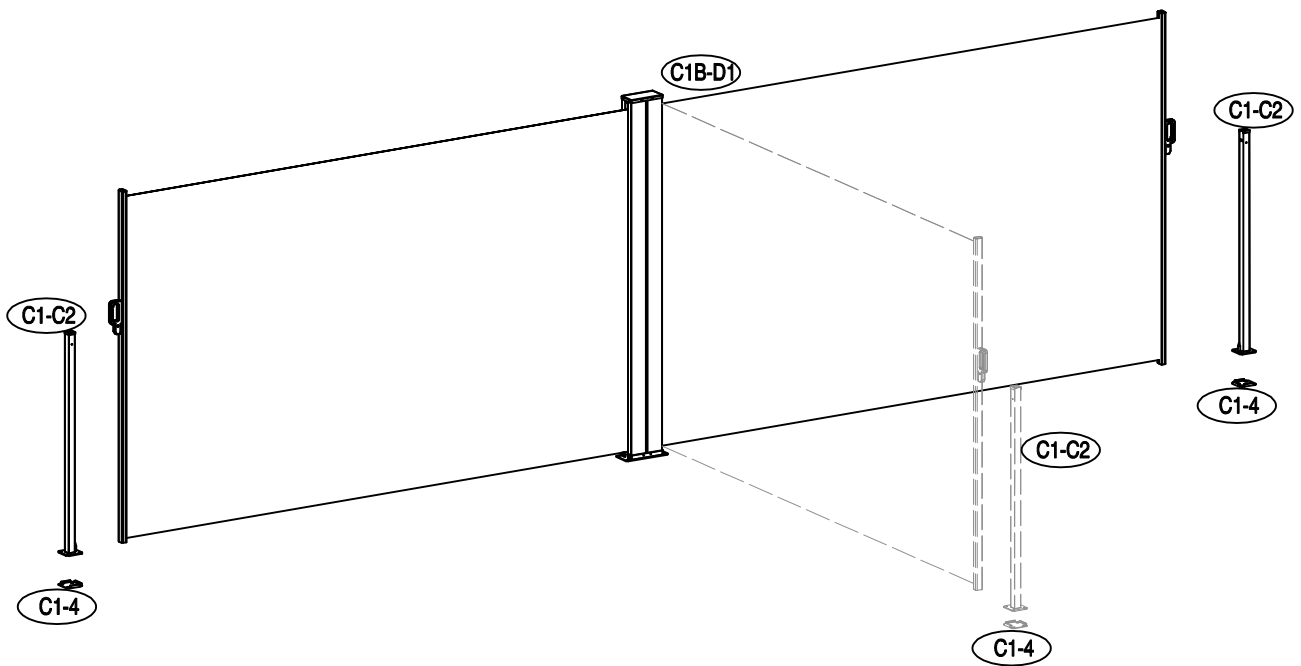

600x200cm

C1B-600x200:

PARTS

C1B-D1 x01
2000mm

C1-C2 x02
1200mm

C1-4 x02
96mm

HARDWARE

C1B-53 x12
Φ10*50

C1B-55 x08
ST8*70

C1B-56 x04
ST8*70

| | |
|---|-------|
|  | Ø10mm |
| Punch depth | 70mm |

C1B-53 x04
Φ10*50

C1B-56 x04
ST8*70

C1B-53 x08
Φ10*50

C1B-55 x08
ST8*70

If you have any questions, please contact our customer care center, Our contact details are below: