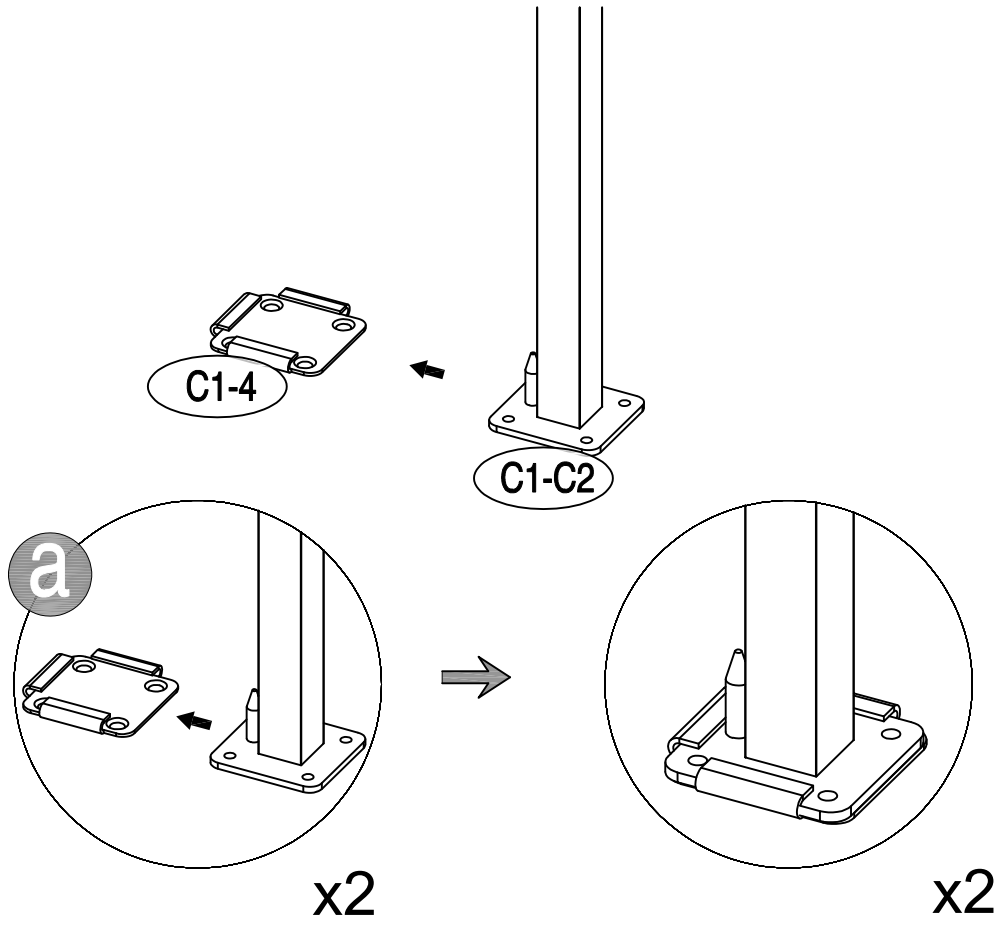

600x200cm

C1B-600x200:

PARTS

C1B-D1 x01
2000mm

C1-C2 x02
1200mm

C1-4 x02
96mm

HARDWARE

C1B-53 x12
Φ10*50

C1B-55 x08
ST8*70

C1B-56 x04
ST8*70

| | |
|---|-------|
|  | Ø10mm |
| Punch depth | 70mm |

C1B-53 x04
Φ10*50

C1B-56 x04
ST8*70

C1B-53 x08
Φ10*50

C1B-55 x08
ST8*70

If you have any questions, please contact our customer care center, Our contact details are below: