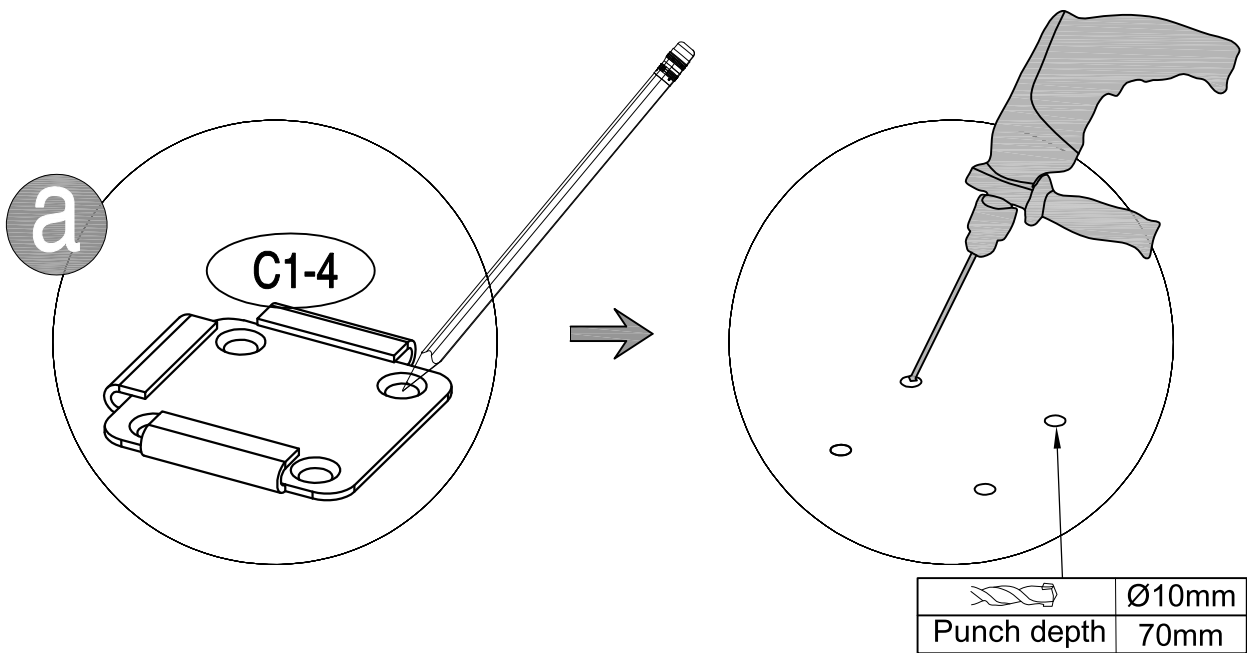

600x200cm

C1B-600x200:

PARTS

C1B-D1 x01
2000mm

C1-C2 x02
1200mm

C1-4 x02
96mm

HARDWARE

C1B-53 x12
Φ10*50

C1B-55 x08
ST8*70

C1B-56 x04
ST8*70

| | |
|---|-------|
|  | Ø10mm |
| Punch depth | 70mm |

C1B-53 x04
Φ10*50

C1B-56 x04
ST8*70

C1B-53 x08
Φ10*50

C1B-55 x08
ST8*70

If you have any questions, please contact our customer care center, Our contact details are below: