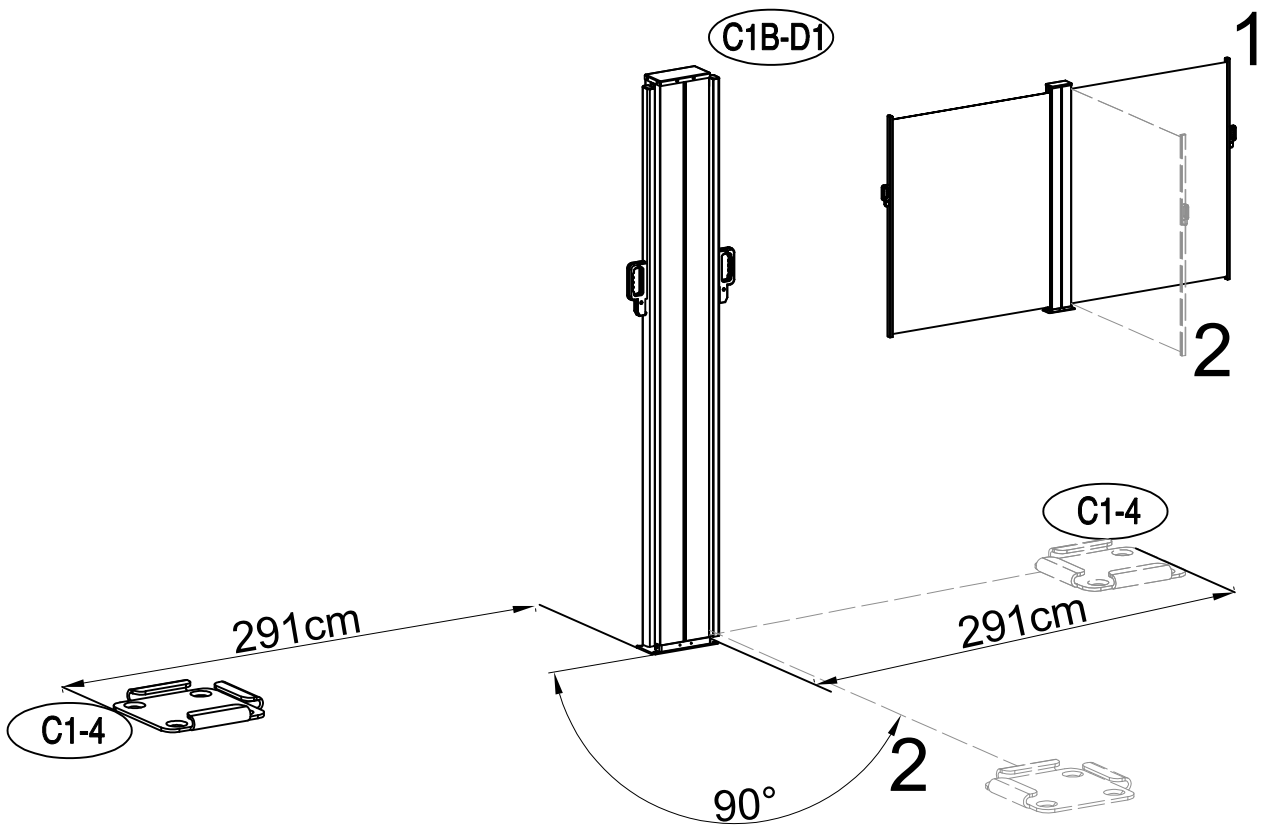

600x200cm

C1B-600x200:

PARTS

C1B-D1 x01
2000mm

C1-C2 x02
1200mm

C1-4 x02
96mm

HARDWARE

C1B-53 x12
Φ10*50

C1B-55 x08
ST8*70

C1B-56 x04
ST8*70

| | |
|---|-------|
|  | Ø10mm |
| Punch depth | 70mm |

C1B-53 x04
Φ10*50

C1B-56 x04
ST8*70

C1B-53 x08
Φ10*50

C1B-55 x08
ST8*70

If you have any questions, please contact our customer care center, Our contact details are below: