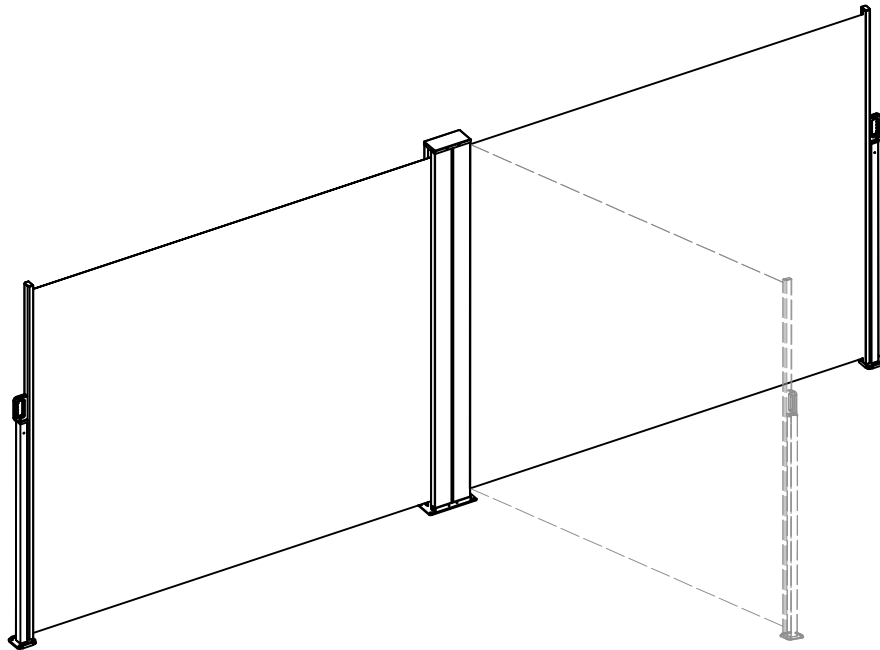

IN241100786V01_GL

840-221