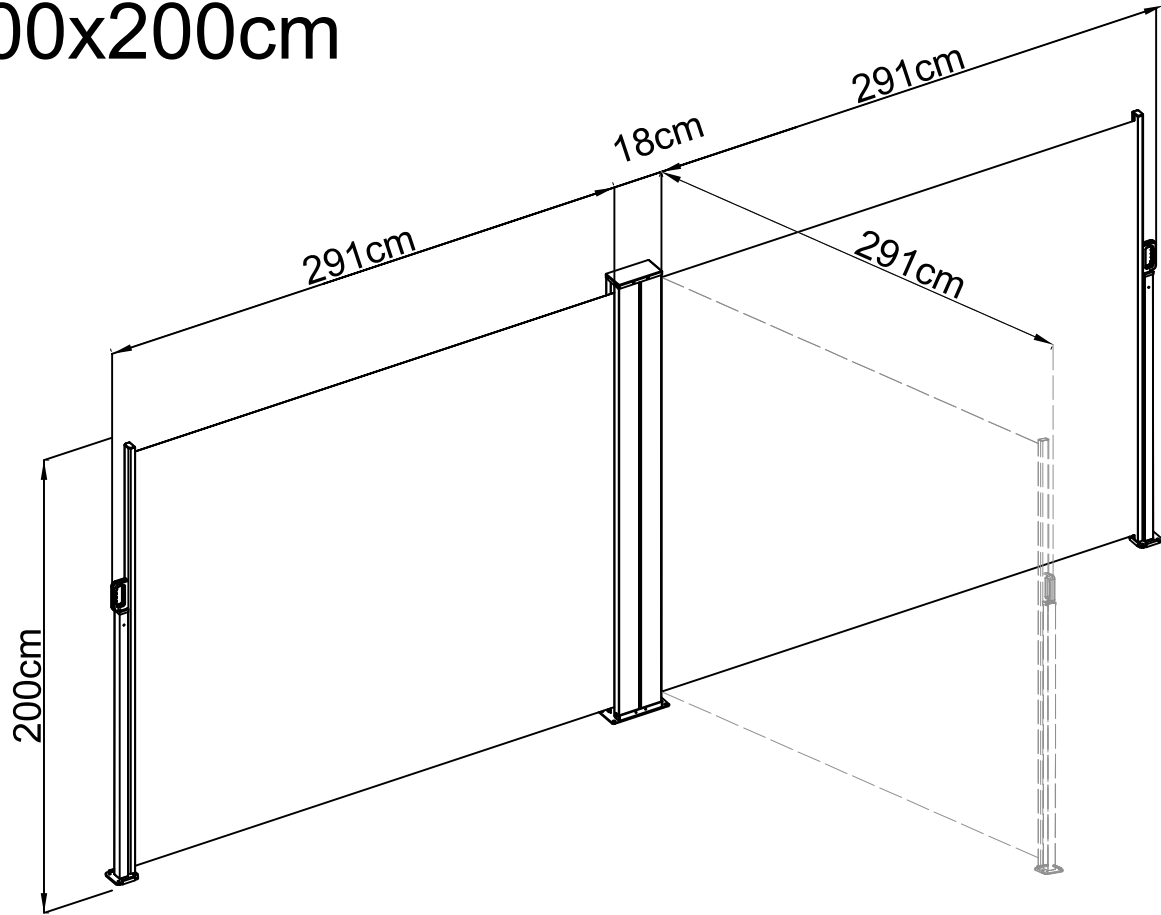

600x200cm

C1B-600x200:

PARTS

C1B-D1 x01
2000mm

C1-C2 x02
1200mm

C1-4 x02
96mm

HARDWARE

C1B-53 x12
Φ10*50

C1B-55 x08
ST8*70

C1B-56 x04
ST8*70

| | |
|---|-------|
|  | Ø10mm |
| Punch depth | 70mm |

C1B-53 x04
Φ10*50

C1B-56 x04
ST8*70

C1B-53 x08
Φ10*50

C1B-55 x08
ST8*70

If you have any questions, please contact our customer care center, Our contact details are below: