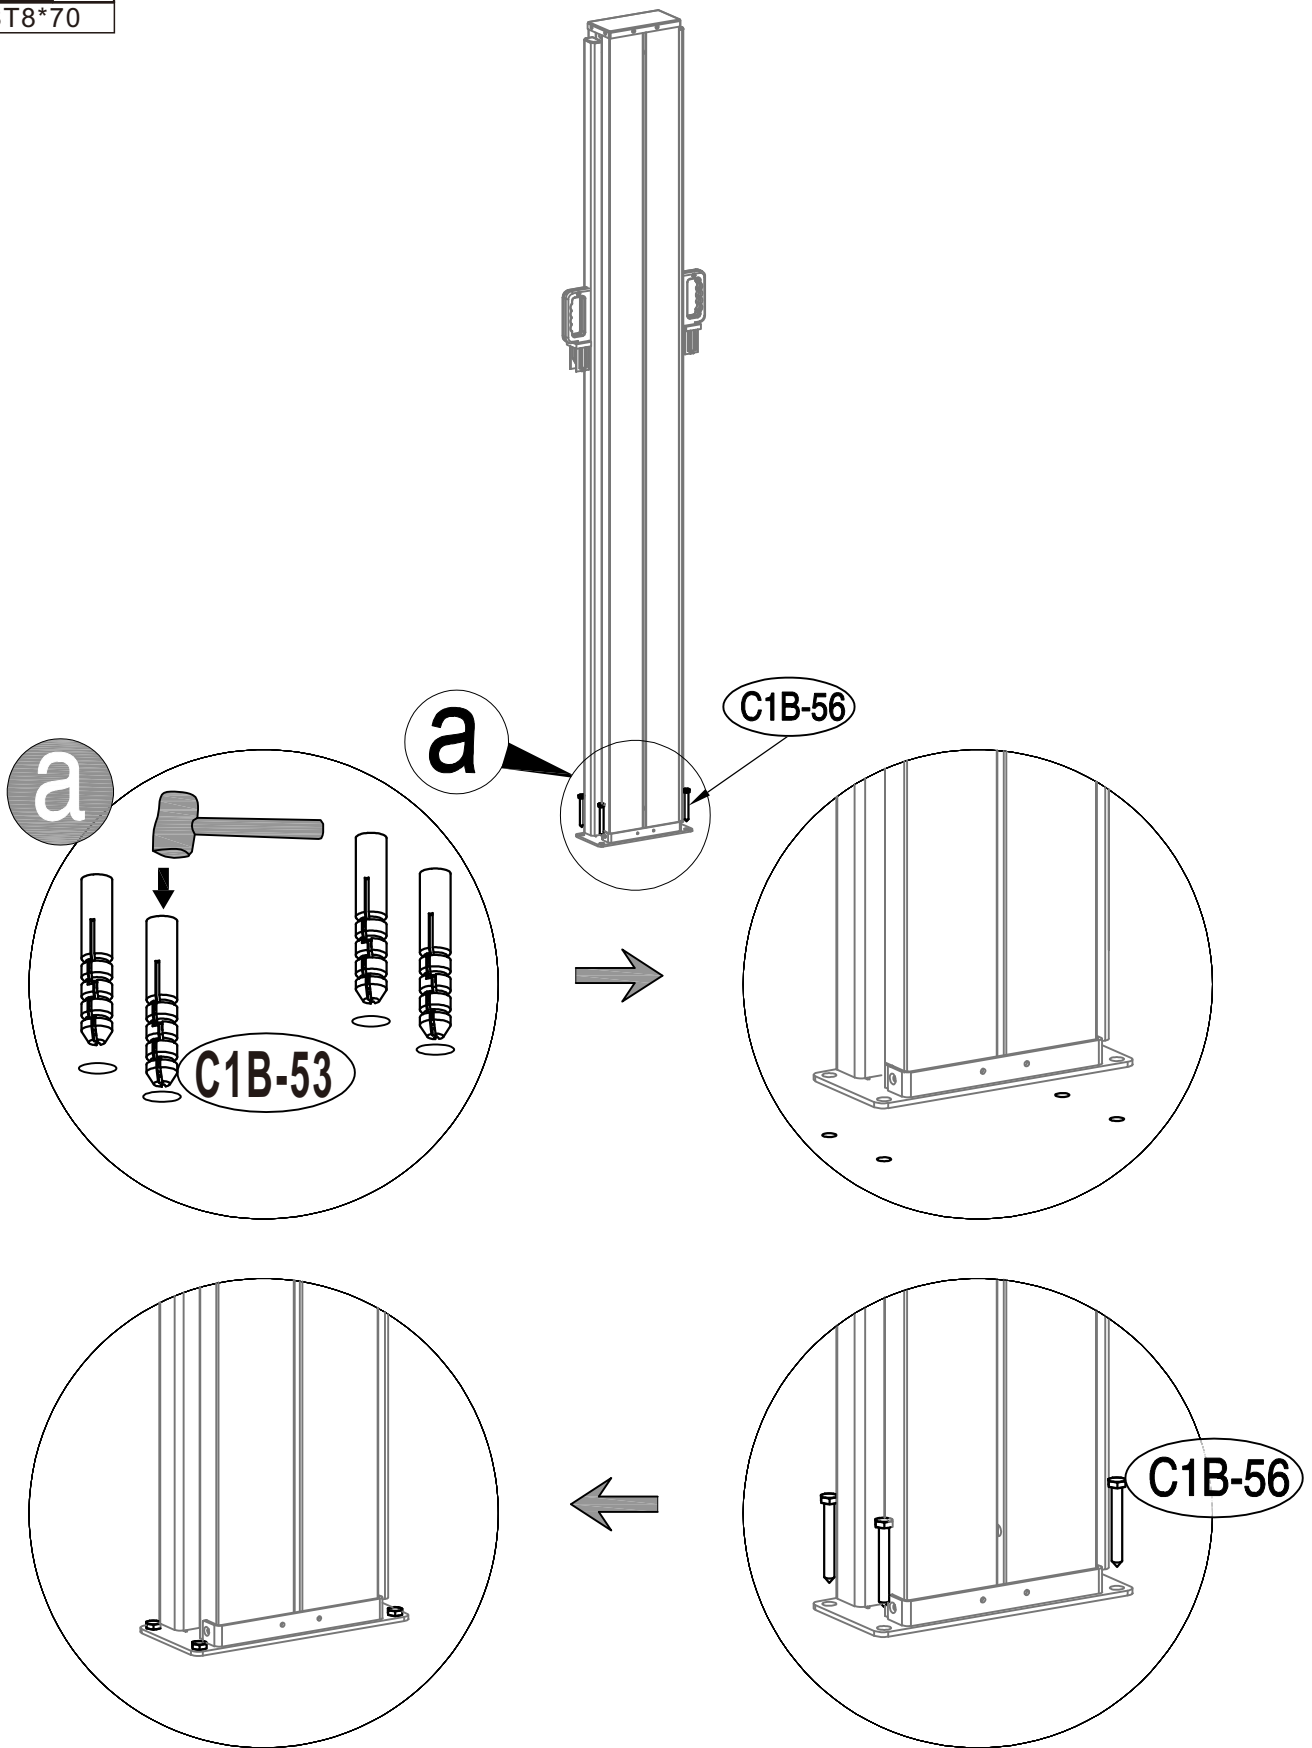

600x200cm

C1B-600x200:

PARTS

C1B-D1 x01
2000mm

C1-C2 x02
1200mm

C1-4 x02
96mm

HARDWARE

C1B-53 x12
Φ10*50

C1B-55 x08
ST8*70

C1B-56 x04
ST8*70

| | |
|---|-------|
|  | Ø10mm |
| Punch depth | 70mm |

C1B-53 x04
Φ10*50

C1B-56 x04
ST8*70

C1B-53 x08
Φ10*50

C1B-55 x08
ST8*70

If you have any questions, please contact our customer care center, Our contact details are below: