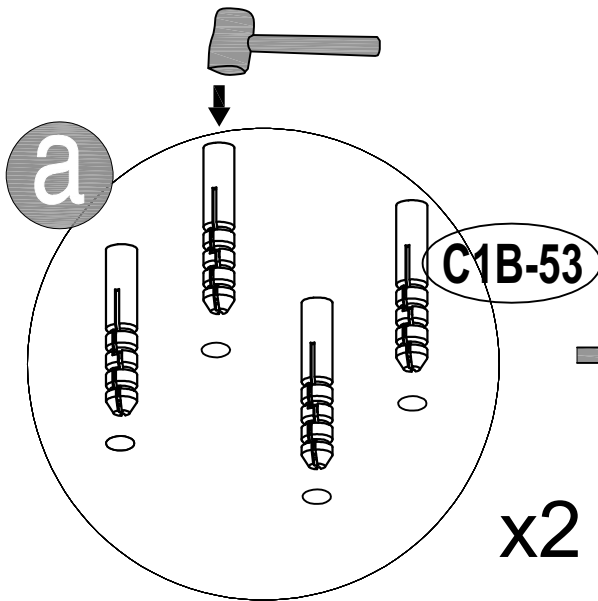

600x200cm

C1B-600x200:

PARTS

C1B-D1 x01
2000mm

C1-C2 x02
1200mm

C1-4 x02
96mm

HARDWARE

C1B-53 x12
Φ10*50

C1B-55 x08
ST8*70

C1B-56 x04
ST8*70

| | |
|---|-------|
|  | Ø10mm |
| Punch depth | 70mm |

C1B-53 x04
Φ10*50

C1B-56 x04
ST8*70

C1B-53 x08
Φ10*50

C1B-55 x08
ST8*70

If you have any questions, please contact our customer care center, Our contact details are below: