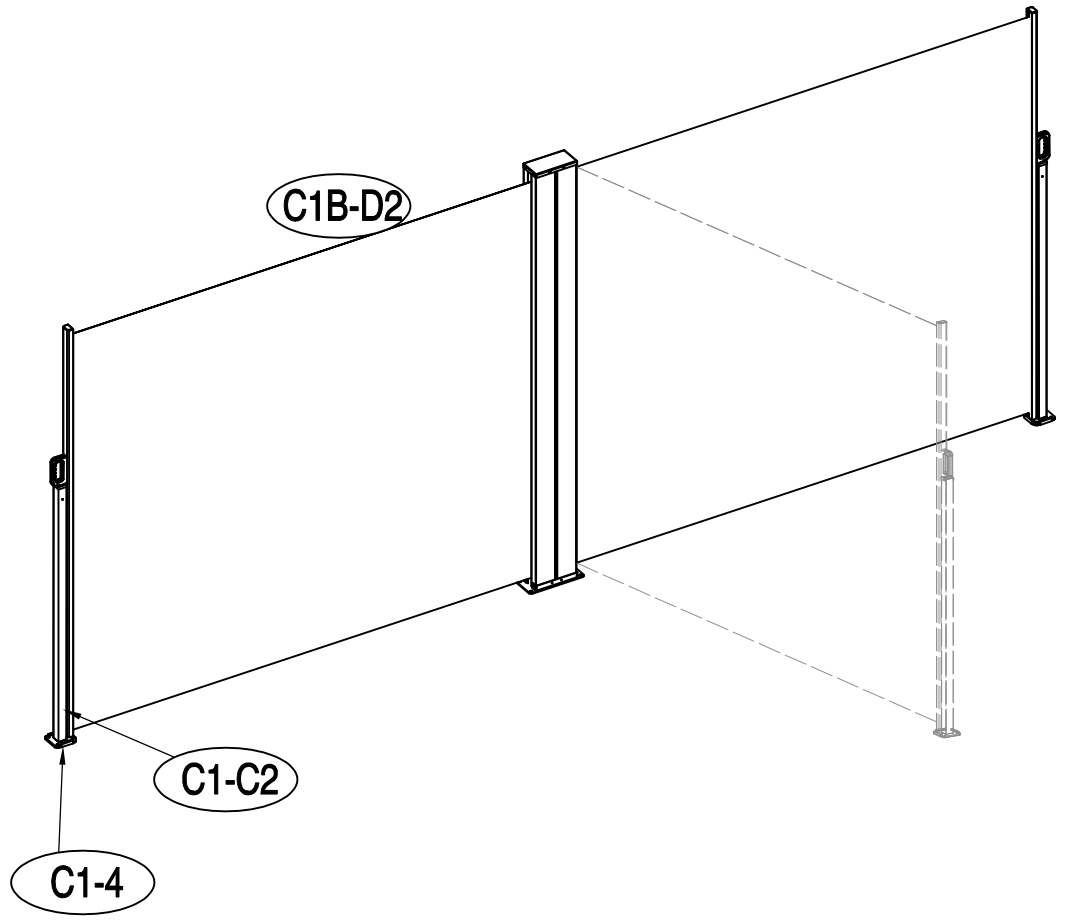

600x200cm

C1B-600x200:

PARTS

C1B-D1 x01
2000mm

C1-C2 x02
1200mm

C1-4 x02
96mm

HARDWARE

C1B-53 x12
Φ10*50

C1B-55 x08
ST8*70

C1B-56 x04
ST8*70

| | |
|---|-------|
|  | Ø10mm |
| Punch depth | 70mm |

C1B-53 x04
Φ10*50

C1B-56 x04
ST8*70

C1B-53 x08
Φ10*50

C1B-55 x08
ST8*70

If you have any questions, please contact our customer care center, Our contact details are below: