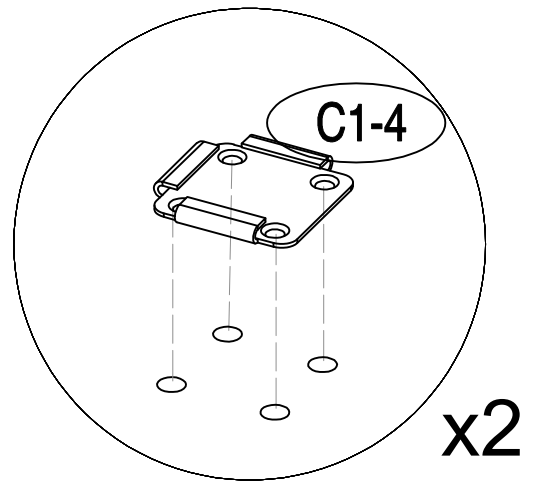

600x200cm

C1B-600x200:

PARTS

C1B-D1 x01
2000mm

C1-C2 x02
1200mm

C1-4 x02
96mm

HARDWARE

C1B-53 x12
Φ10*50

C1B-55 x08
ST8*70

C1B-56 x04
ST8*70

| | |
|---|-------|
|  | Ø10mm |
| Punch depth | 70mm |

C1B-53 x04
Φ10*50

C1B-56 x04
ST8*70

C1B-53 x08
Φ10*50

C1B-55 x08
ST8*70

If you have any questions, please contact our customer care center, Our contact details are below: