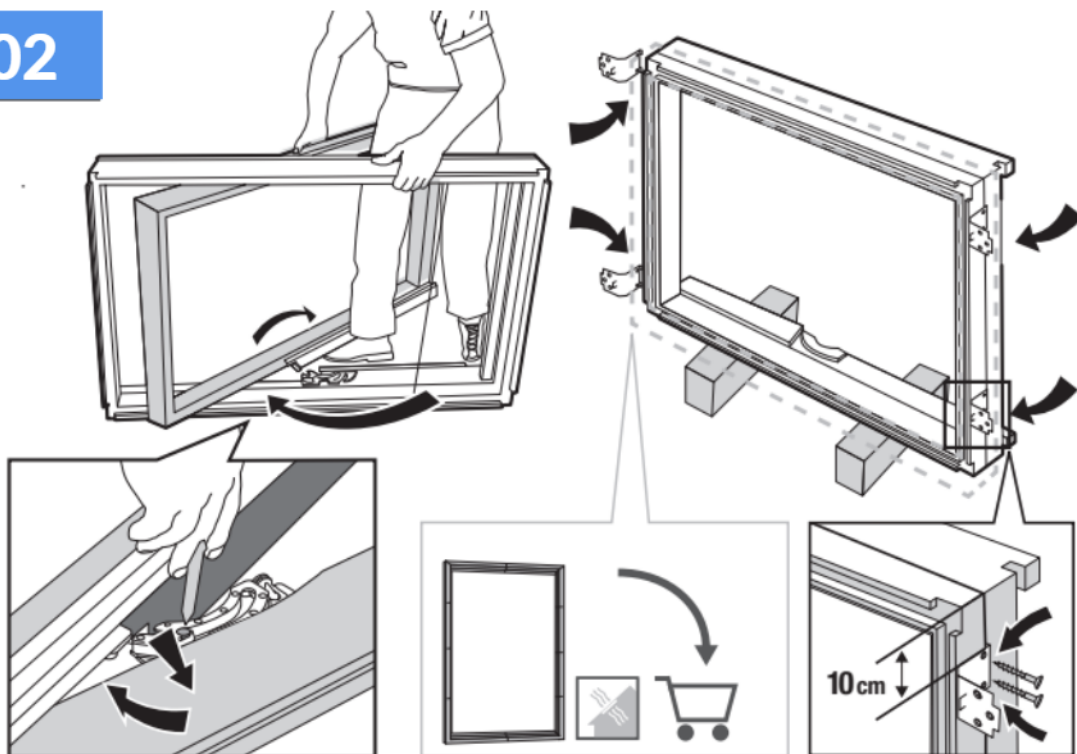

01

$H = 120 \text{ mm}$		x1	x4: C2A, C4A, F6A, M4A, M6A x5: S6A x6: M8A	x1	x18: C2A, C4A, F6A, M4A, M6A, M8A, S6A	x10: C2A, C4A, F6A M4A, M6A x12: S6A x14: M8A	$\emptyset$
$H = 120 \text{ mm}$		x1	x4: C2A, C4A, F6A, M4A, M6A x5: S6A, x6: M8A	x1	x18: C2A, C4A, F6A, M4A, M6A, x27: M8A, S6A	$\emptyset$	$\emptyset$
$H = 91 \text{ mm}$		x1	x4: C2A, C4A, F6A, M4A, M6A x5: S6A x6: M8A	x1	x18: C2A, C4A, F6A, M4A, M6A, x27: M8A, S6A	$\emptyset$	x1

02