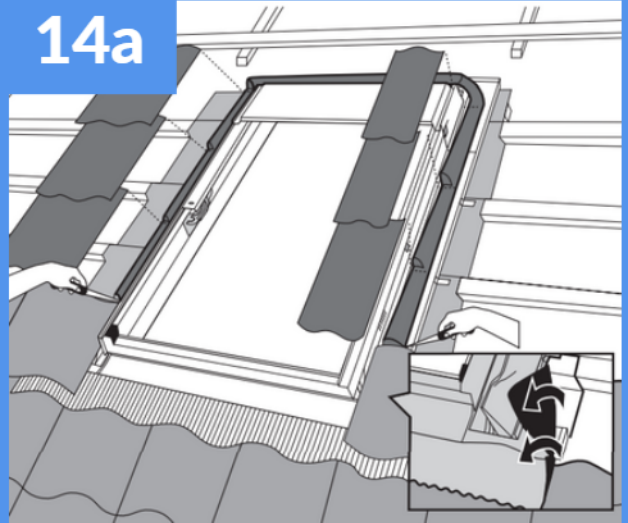

14a

11a

12a

LSX

YARDLITE

Daylight for less.

YARDLITE Roof Windows
Unit 5, 2 Glen Tye Road
Stirling
Scotland
FK7 7LH

Tel: 01786 357 252