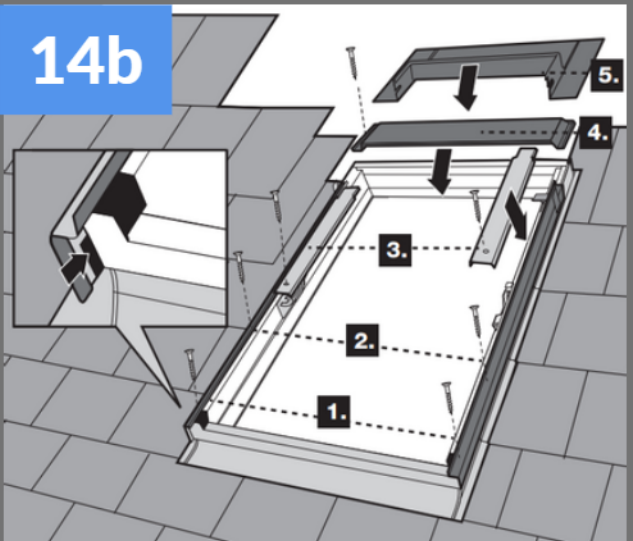

14a

11a

12a

LSX

YARDLITE

Daylight for less.

YARDLITE Roof Windows
Unit 5, 2 Glen Tye Road
Stirling
Scotland
FK7 7LH

Tel: 01786 357 252