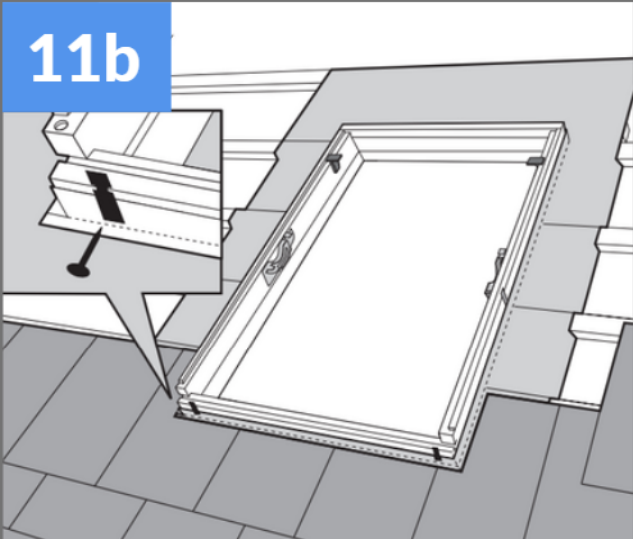

14a

11a

12a

LSX

YARDLITE

Daylight for less.

YARDLITE Roof Windows
Unit 5, 2 Glen Tye Road
Stirling
Scotland
FK7 7LH

Tel: 01786 357 252