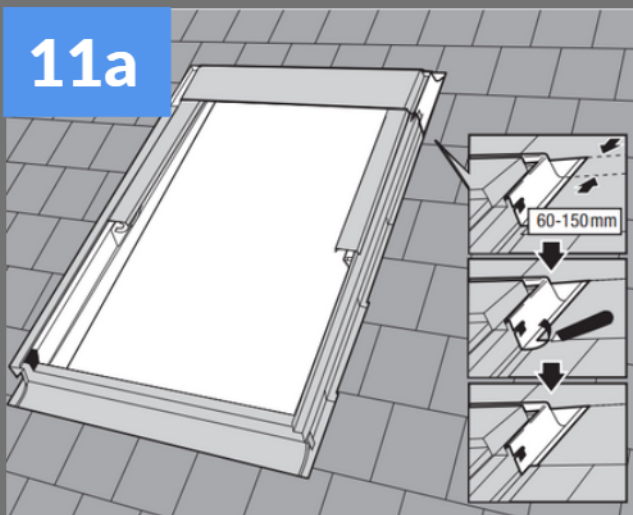

14a

11a

12a

LSX

YARDLITE

Daylight for less.

YARDLITE Roof Windows
Unit 5, 2 Glen Tye Road
Stirling
Scotland
FK7 7LH

Tel: 01786 357 252