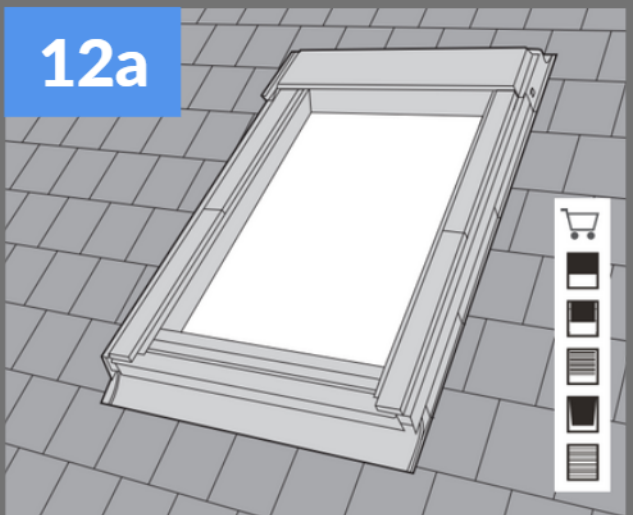

14a

11a

12a

LSX

YARDLITE

Daylight for less.

YARDLITE Roof Windows
Unit 5, 2 Glen Tye Road
Stirling
Scotland
FK7 7LH

Tel: 01786 357 252