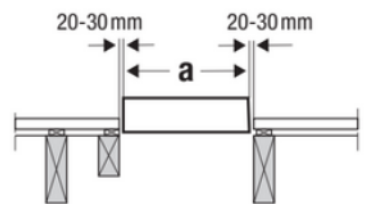

YARDLITE

Roof Window Installation Instructions

LSX
TFX
UFX

01

$H = 120 \text{ mm}$		x1	x4: C2A, C4A, F6A, M4A, M6A x5: S6A x6: M8A	x1	x18: C2A, C4A, F6A, M4A, M6A, M8A, S6A	x10: C2A, C4A, F6A M4A, M6A x12: S6A x14: M8A	\emptyset
$H = 120 \text{ mm}$		x1	x4: C2A, C4A, F6A, M4A, M6A x5: S6A, x6: M8A	x1	x18: C2A, C4A, F6A, M4A, M6A, x27: M8A, S6A	\emptyset	\emptyset
$H = 91 \text{ mm}$		x1	x4: C2A, C4A, F6A, M4A, M6A x5: S6A x6: M8A	x1	x18: C2A, C4A, F6A, M4A, M6A, x27: M8A, S6A	\emptyset	x1

02

03a

**TFX
UFX**

03B

LSX

04

05/1

06