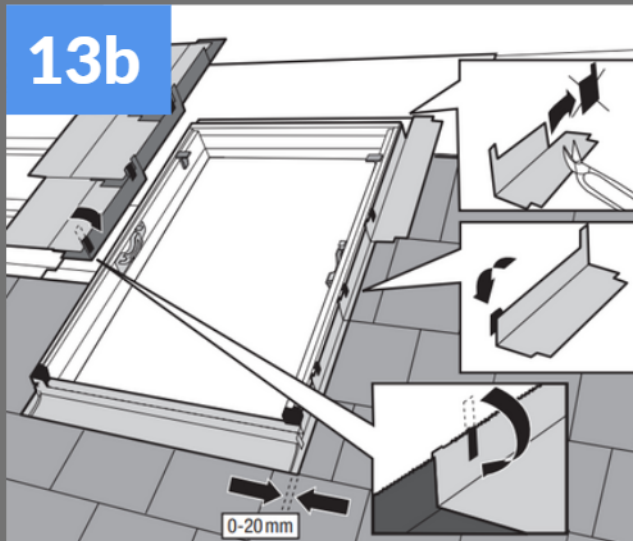

14a

11a

12a

LSX

YARDLITE

Daylight for less.

YARDLITE Roof Windows
Unit 5, 2 Glen Tye Road
Stirling
Scotland
FK7 7LH

Tel: 01786 357 252