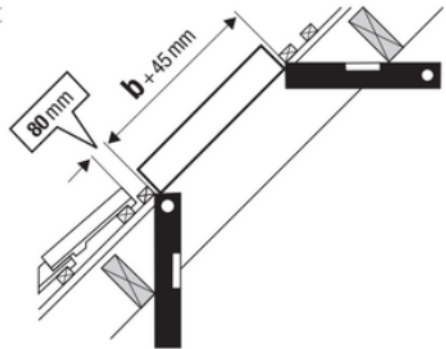

YARDLITE

Roof Window Installation Instructions

LSX
TFX
UFX

01

$H = 120 \text{ mm}$		x1	x4: C2A, C4A, F6A, M4A, M6A x5: S6A x6: M8A	x1	x18: C2A, C4A, F6A, M4A, M6A, M8A, S6A	x10: C2A, C4A, F6A M4A, M6A x12: S6A x14: M8A	\emptyset
$H = 120 \text{ mm}$		x1	x4: C2A, C4A, F6A, M4A, M6A x5: S6A, x6: M8A	x1	x18: C2A, C4A, F6A, M4A, M6A, x27: M8A, S6A	\emptyset	\emptyset
$H = 91 \text{ mm}$		x1	x4: C2A, C4A, F6A, M4A, M6A x5: S6A x6: M8A	x1	x18: C2A, C4A, F6A, M4A, M6A, x27: M8A, S6A	\emptyset	x1

02

03a

**TFX
UFX**

03B

LSX

04

05/1

06