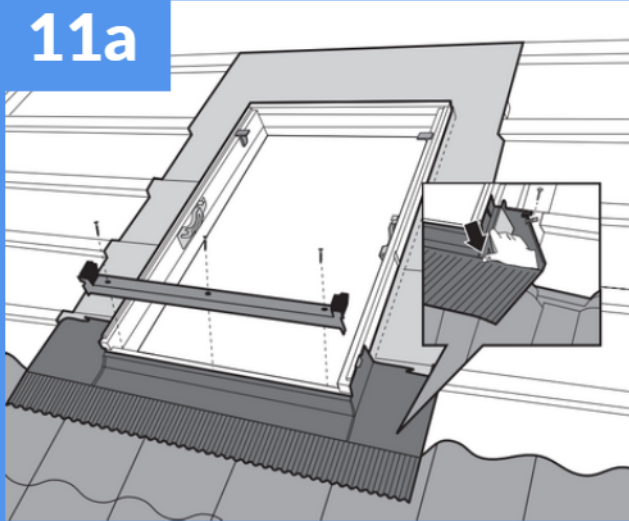

TFX, UFX

11a