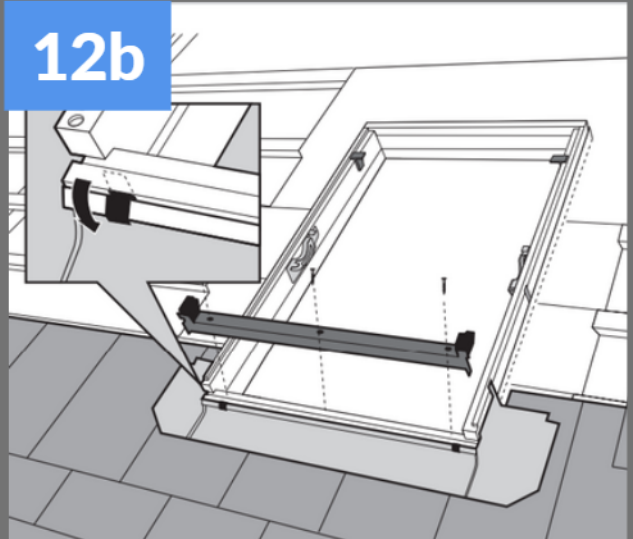

14a

11a

12a

LSX

YARDLITE

Daylight for less.

YARDLITE Roof Windows
Unit 5, 2 Glen Tye Road
Stirling
Scotland
FK7 7LH

Tel: 01786 357 252