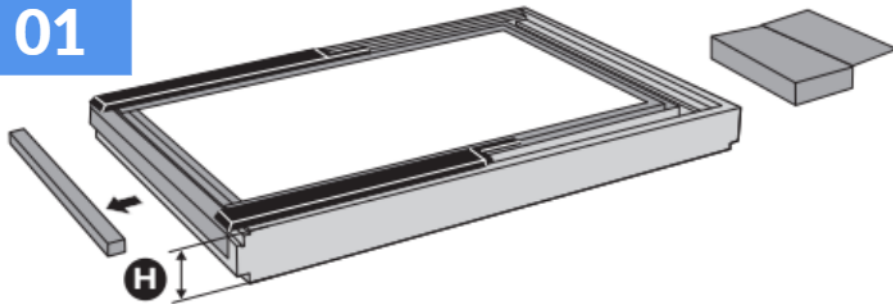

YARDLITE

Roof Window Installation Instructions

LSX
TFX
UFX

01

$H = 120 \text{ mm}$		x1	x4: C2A, C4A, F6A, M4A, M6A x5: S6A x6: M8A	x1	x18: C2A, C4A, F6A, M4A, M6A, M8A, S6A	x10: C2A, C4A, F6A M4A, M6A x12: S6A x14: M8A	\emptyset
$H = 120 \text{ mm}$		x1	x4: C2A, C4A, F6A, M4A, M6A x5: S6A, x6: M8A	x1	x18: C2A, C4A, F6A, M4A, M6A, x27: M8A, S6A	\emptyset	\emptyset
$H = 91 \text{ mm}$		x1	x4: C2A, C4A, F6A, M4A, M6A x5: S6A x6: M8A	x1	x18: C2A, C4A, F6A, M4A, M6A, x27: M8A, S6A	\emptyset	x1

02

03a

**TFX
UFX**

03B

LSX

04

05/1

06