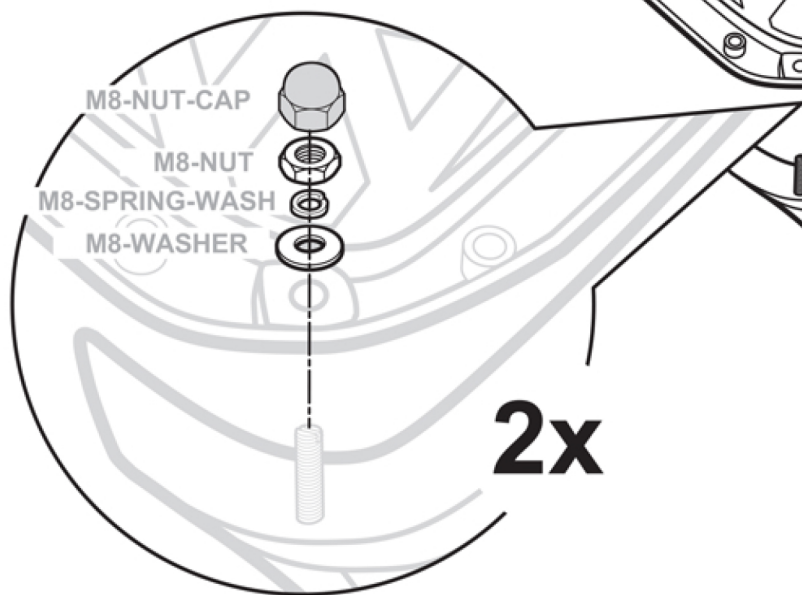

3

TBL-TOP-01-A

4x

- CAP-NUT-M8
- NUT-M8
- WSH-SPG-M8
- WSH-FLT-M8

THB-M8-30

APRIL

KJ-1-APR-SA

Lazy Susan

1

- M6-25MM-HD-BOLT-P 4x
- M8-NUT-CAP 10x
- M6-NUT-CAP 4x
- M8-NUT 10x
- M6-NUT 4x
- M8-WASHER 10x
- M6-WASHER 4x
- M8-SPRING-WASH 10x
- M6-SPRING-WASH 4x

2

KJ-SA-SB-01

2x

KJ-SA-CB-01

3

4