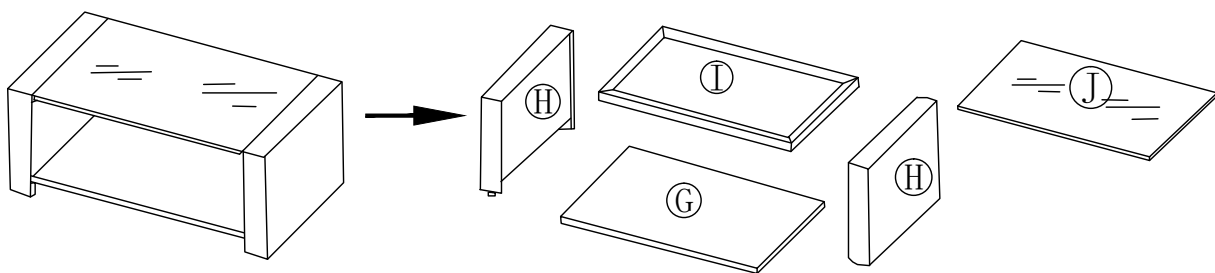

ASSEMBLY INSTRUCTIONS

4-Piece Conversation Outdoor Patio Sofa Set With Cushions

A Perfect Match!

UPC#: 792057835366

UPC#: 704129159877

UPC#: 704129159815

LOVESEAT X1

CHAIR X2

COFFEE TABLE X1

Ⓐ	1 pc	Ⓖ	1 pc
Ⓑ	3 pcs	Ⓗ	2 pcs
Ⓒ	1 pc	Ⓙ	1 pc
Ⓓ	3 pcs	⓵	1 pc
Ⓔ	2 pcs	Ⓚ	4 pcs
Ⓕ	2 pcs		

(1)

(2)

(3)

(4) Completed Unit

Note: Do not tighten bolts until all parts are connected

Ⓐ	1 pc
Ⓑ	1 pc
Ⓒ	1 pc
Ⓓ	1 pc
Ⓚ	2 pcs