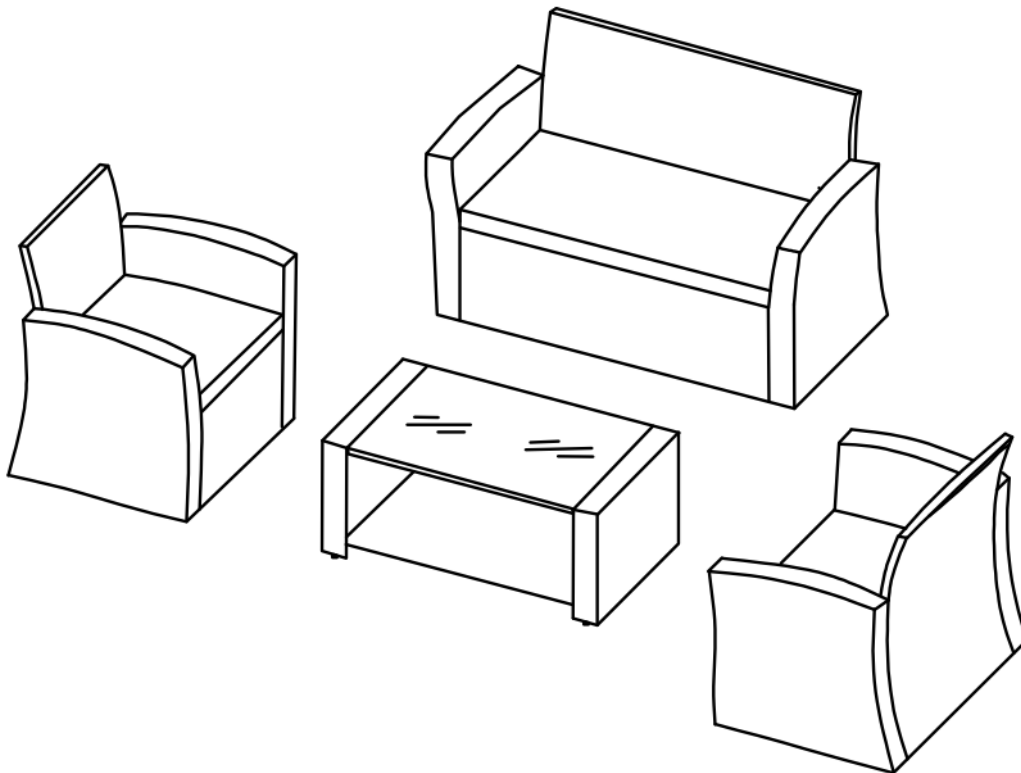

ASSEMBLY INSTRUCTIONS

4-Piece Conversation Outdoor Patio Sofa Set With Cushions

A Perfect Match!

UPC#: 792057835366

UPC#: 704129159877

UPC#: 704129159815

LOVESEAT X1

CHAIR X2

COFFEE TABLE X1

Ⓐ	1 pc	Ⓖ	1 pc
Ⓑ	3 pcs	Ⓗ	2 pcs
Ⓒ	1 pc	Ⓙ	1 pc
Ⓓ	3 pcs	⓵	1 pc
Ⓔ	2 pcs	Ⓚ	4 pcs
Ⓕ	2 pcs		

(1)

(2)

(3)

(4) Completed Unit

Note: Do not tighten bolts until all parts are connected

Ⓐ	1 pc
Ⓑ	1 pc
Ⓒ	1 pc
Ⓓ	1 pc
Ⓚ	2 pcs

(1)

(2)

(3)

(4) Completed Unit

CHAIR X 2

Note: Do not tighten bolts until all parts are connected

Ⓑ	2 pcs
Ⓓ	2 pcs
Ⓔ	2 pcs
Ⓕ	2 pcs
Ⓖ	2 pcs
Ⓚ	2 pcs

(1)