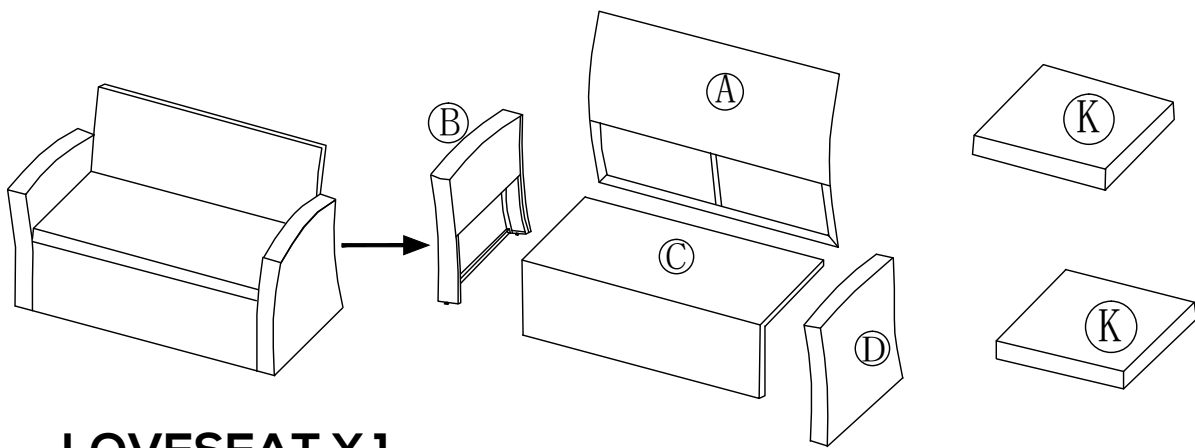

ASSEMBLY INSTRUCTIONS

4-Piece Conversation Outdoor Patio Sofa Set With Cushions

A Perfect Match!

UPC#: 792057835366

UPC#: 704129159877

UPC#: 704129159815

LOVESEAT X1

CHAIR X2

COFFEE TABLE X1

Ⓐ	1 pc	Ⓖ	1 pc
Ⓑ	3 pcs	Ⓗ	2 pcs
Ⓒ	1 pc	Ⓙ	1 pc
Ⓓ	3 pcs	⓵	1 pc
Ⓔ	2 pcs	Ⓚ	4 pcs
Ⓕ	2 pcs		

(1)

(2)

(3)

(4) Completed Unit

Note: Do not tighten bolts until all parts are connected

Ⓐ	1 pc
Ⓑ	1 pc
Ⓒ	1 pc
Ⓓ	1 pc
Ⓚ	2 pcs