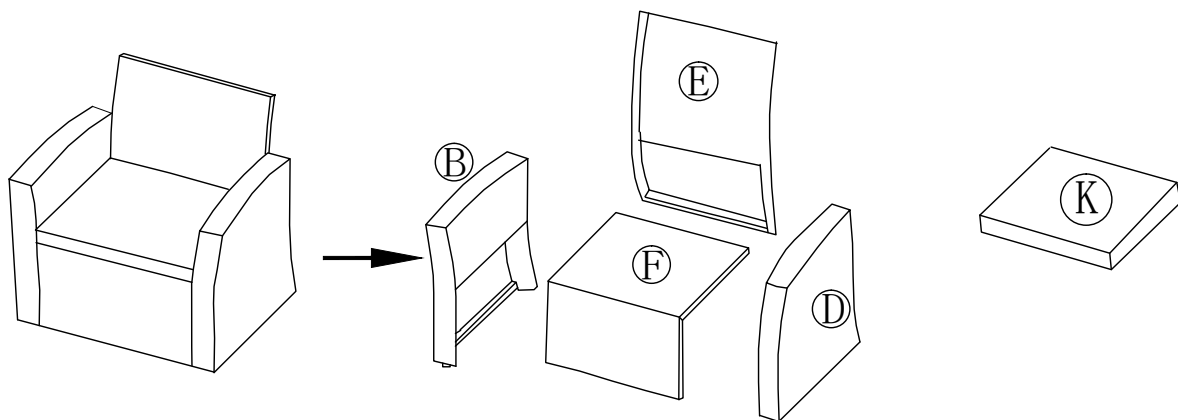

ASSEMBLY INSTRUCTIONS

4-Piece Conversation Outdoor Patio Sofa Set With Cushions

A Perfect Match!

UPC#: 792057835366

UPC#: 704129159877

UPC#: 704129159815

LOVESEAT X1

CHAIR X2

COFFEE TABLE X1

Ⓐ	1 pc	Ⓖ	1 pc
Ⓑ	3 pcs	Ⓗ	2 pcs
Ⓒ	1 pc	Ⓙ	1 pc
Ⓓ	3 pcs	⓵	1 pc
Ⓔ	2 pcs	Ⓚ	4 pcs
Ⓕ	2 pcs		

(1)

(2)

(3)

(4) Completed Unit

Note: Do not tighten bolts until all parts are connected

Ⓐ	1 pc
Ⓑ	1 pc
Ⓒ	1 pc
Ⓓ	1 pc
Ⓚ	2 pcs