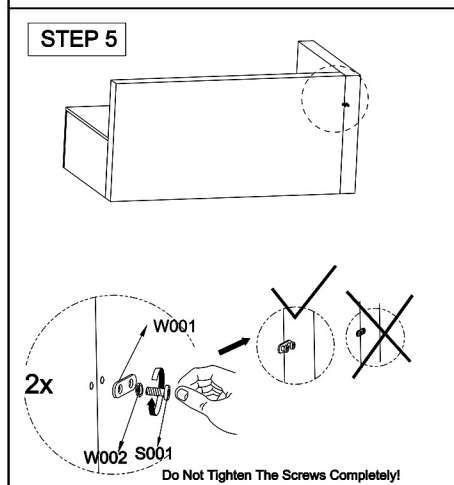

4 Piece Sectional Set with Coffee Table

Left Sofa Section

Item no.	Reference Image	Description	Qty	CTN NO
B		left Arm Rest	1	1-1
D		Seat Back	1	1-2
F		Seat Base	1	1-2
P		Front Panel	1	1-2
K		Side Panel	1	1-2
S003		M6X35 Hex Socket Head Screw	10	1-1
S004		M6X40 Hex Socket Head Screw	4	1-1
W002		Flat Washer	16	1-1
T001		S4 Allen Key	1	1-1
S001		M6X15 Hex Socket Head Screw	2	1-1
W001		Flat Washer	1	1-1

Right Sofa Section

Item no.	Reference Image	Description	Qty	CTN NO
A		Right armrest	1	1-1
C		Seat Back	1	1-2
E		Seat Base	1	1-2
H		Front Panel	1	1-2
K		Side Panel	1	1-2
S003		M6X35 Hex Socket Head Screw	10	1-1
S004		M6X40 Hex Socket Head Screw	4	1-1
W002		Flat Washer	16	1-1
T001		S4 Allen Key	1	1-1
S001		M6X15 Hex Socket Head Screw	2	1-1
W001		Flat Washer	1	1-1

Corner Seat

Item no.	Reference Image	Description	Qty	CTN NO
B		left Arm Rest	1	1-1
G		Seat Back	1	1-1
J		Seat Base	1	1-1
K		Front Panel	1	1-2
S003		M6X35 Hex Socket Head Screw	8	1-1
S004		M6X40 Hex Socket Head Screw	3	1-1
W002		Flat Washer	13	1-1
T001		S4 Allen Key	1	1-1
S001		M6X15 Hex Socket Head Screw	2	1-1
W001		Flat Washer	1	1-1

Coffee Table

Item no.	Reference Image	Description	Qty	CTN NO
A		Desktop	1	1-2
B		Middle Frame	1	1-2
C		Front and Rear Panels	2	1-2
D		Side Panel	2	1-2
E		Glass	1	1-2
S003		M6x35 Hex Socket Head Screw	14	1-2
W002		D6 Flat Washer	14	1-2
T001		S4 Allen Key	1	1-2
Item no.	Reference Image	Description	Qty	1-2
P		Foot Pad	4	1-2
S002		M6x25 Hex Socket Head Screw	8	1-2