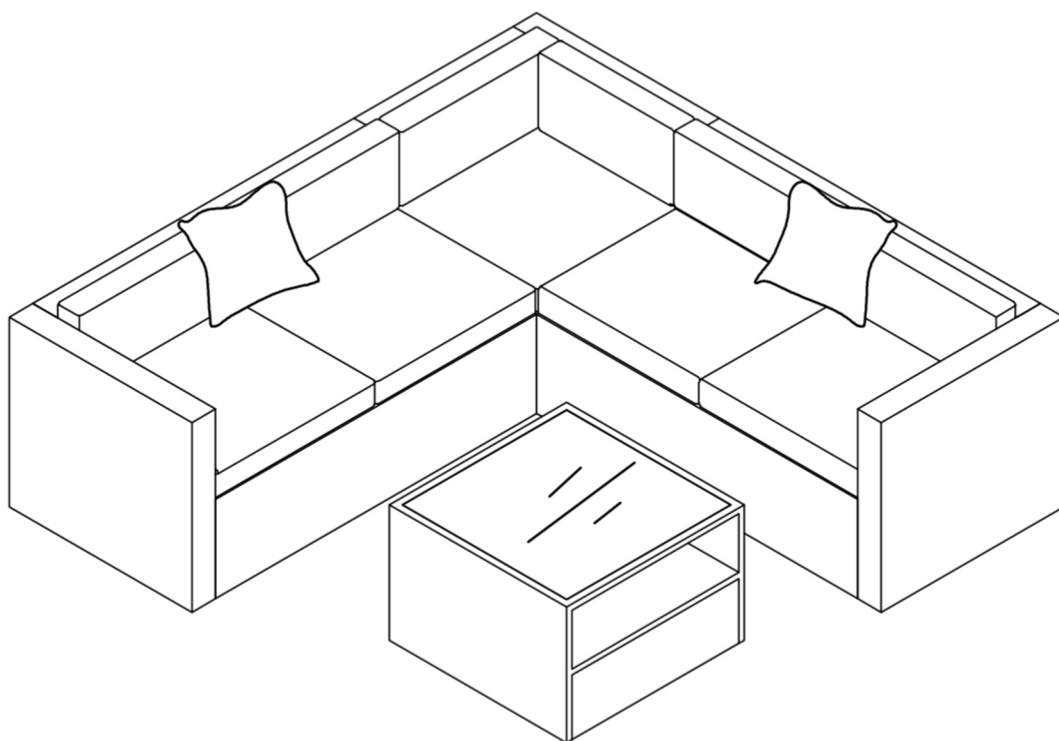

4 Piece Sectional Set with Coffee Table

Left Sofa Section

Item no.	Reference Image	Description	Qty	CTN NO
B		left Arm Rest	1	1-1
D		Seat Back	1	1-2
F		Seat Base	1	1-2
P		Front Panel	1	1-2
K		Side Panel	1	1-2
S003		M6X35 Hex Socket Head Screw	10	1-1
S004		M6X40 Hex Socket Head Screw	4	1-1
W002		Flat Washer	16	1-1
T001		S4 Allen Key	1	1-1
S001		M6X15 Hex Socket Head Screw	2	1-1
W001		Flat Washer	1	1-1

Right Sofa Section

Item no.	Reference Image	Description	Qty	CTN NO
A		Right armrest	1	1-1
C		Seat Back	1	1-2
E		Seat Base	1	1-2
H		Front Panel	1	1-2
K		Side Panel	1	1-2
S003		M6X35 Hex Socket Head Screw	10	1-1
S004		M6X40 Hex Socket Head Screw	4	1-1
W002		Flat Washer	16	1-1
T001		S4 Allen Key	1	1-1
S001		M6X15 Hex Socket Head Screw	2	1-1
W001		Flat Washer	1	1-1

Corner Seat

Item no.	Reference Image	Description	Qty	CTN NO
B		left Arm Rest	1	1-1
G		Seat Back	1	1-1
J		Seat Base	1	1-1
K		Front Panel	1	1-2
S003		M6X35 Hex Socket Head Screw	8	1-1
S004		M6X40 Hex Socket Head Screw	3	1-1
W002		Flat Washer	13	1-1
T001		S4 Allen Key	1	1-1
S001		M6X15 Hex Socket Head Screw	2	1-1
W001		Flat Washer	1	1-1