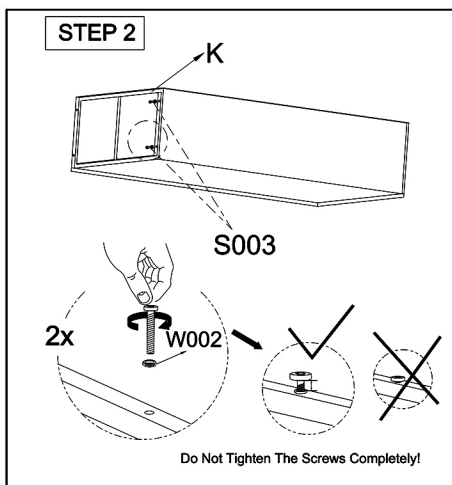

4 Piece Sectional Set with Coffee Table

Left Sofa Section

Item no.	Reference Image	Description	Qty	CTN NO
B		left Arm Rest	1	1-1
D		Seat Back	1	1-2
F		Seat Base	1	1-2
P		Front Panel	1	1-2
K		Side Panel	1	1-2
S003		M6X35 Hex Socket Head Screw	10	1-1
S004		M6X40 Hex Socket Head Screw	4	1-1
W002		Flat Washer	16	1-1
T001		S4 Allen Key	1	1-1
S001		M6X15 Hex Socket Head Screw	2	1-1
W001		Flat Washer	1	1-1

Right Sofa Section

Item no.	Reference Image	Description	Qty	CTN NO
A		Right armrest	1	1-1
C		Seat Back	1	1-2
E		Seat Base	1	1-2
H		Front Panel	1	1-2
K		Side Panel	1	1-2
S003		M6X35 Hex Socket Head Screw	10	1-1
S004		M6X40 Hex Socket Head Screw	4	1-1
W002		Flat Washer	16	1-1
T001		S4 Allen Key	1	1-1
S001		M6X15 Hex Socket Head Screw	2	1-1
W001		Flat Washer	1	1-1

Corner Seat

Item no.	Reference Image	Description	Qty	CTN NO
B		left Arm Rest	1	1-1
G		Seat Back	1	1-1
J		Seat Base	1	1-1
K		Front Panel	1	1-2
S003		M6X35 Hex Socket Head Screw	8	1-1
S004		M6X40 Hex Socket Head Screw	3	1-1
W002		Flat Washer	13	1-1
T001		S4 Allen Key	1	1-1
S001		M6X15 Hex Socket Head Screw	2	1-1
W001		Flat Washer	1	1-1