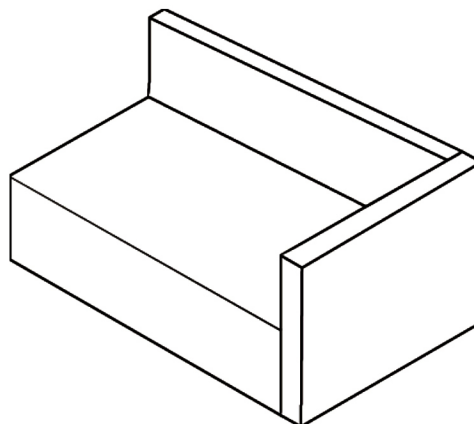

4 Piece Sectional Set with Coffee Table

Left Sofa Section

Item no.	Reference Image	Description	Qty	CTN NO
B		left Arm Rest	1	1-1
D		Seat Back	1	1-2
F		Seat Base	1	1-2
P		Front Panel	1	1-2
K		Side Panel	1	1-2
S003		M6X35 Hex Socket Head Screw	10	1-1
S004		M6X40 Hex Socket Head Screw	4	1-1
W002		Flat Washer	16	1-1
T001		S4 Allen Key	1	1-1
S001		M6X15 Hex Socket Head Screw	2	1-1
W001		Flat Washer	1	1-1

Right Sofa Section

Item no.	Reference Image	Description	Qty	CTN NO
A		Right armrest	1	1-1
C		Seat Back	1	1-2
E		Seat Base	1	1-2
H		Front Panel	1	1-2
K		Side Panel	1	1-2
S003		M6X35 Hex Socket Head Screw	10	1-1
S004		M6X40 Hex Socket Head Screw	4	1-1
W002		Flat Washer	16	1-1
T001		S4 Allen Key	1	1-1
S001		M6X15 Hex Socket Head Screw	2	1-1
W001		Flat Washer	1	1-1

Corner Seat

Item no.	Reference Image	Description	Qty	CTN NO
B		left Arm Rest	1	1-1
G		Seat Back	1	1-1
J		Seat Base	1	1-1
K		Front Panel	1	1-2
S003		M6X35 Hex Socket Head Screw	8	1-1
S004		M6X40 Hex Socket Head Screw	3	1-1
W002		Flat Washer	13	1-1
T001		S4 Allen Key	1	1-1
S001		M6X15 Hex Socket Head Screw	2	1-1
W001		Flat Washer	1	1-1