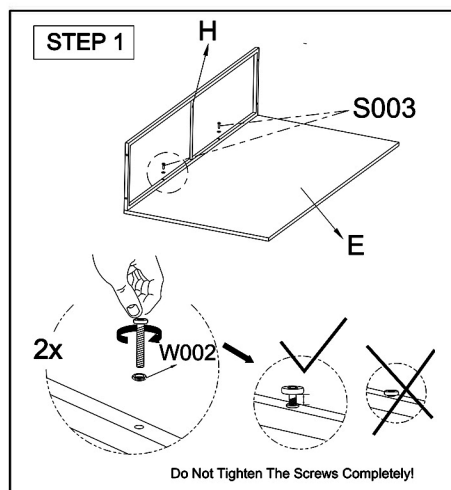

4 Piece Sectional Set with Coffee Table

Left Sofa Section

Item no.	Reference Image	Description	Qty	CTN NO
B		left Arm Rest	1	1-1
D		Seat Back	1	1-2
F		Seat Base	1	1-2
P		Front Panel	1	1-2
K		Side Panel	1	1-2
S003		M6X35 Hex Socket Head Screw	10	1-1
S004		M6X40 Hex Socket Head Screw	4	1-1
W002		Flat Washer	16	1-1
T001		S4 Allen Key	1	1-1
S001		M6X15 Hex Socket Head Screw	2	1-1
W001		Flat Washer	1	1-1

Right Sofa Section

Item no.	Reference Image	Description	Qty	CTN NO
A		Right armrest	1	1-1
C		Seat Back	1	1-2
E		Seat Base	1	1-2
H		Front Panel	1	1-2
K		Side Panel	1	1-2
S003		M6X35 Hex Socket Head Screw	10	1-1
S004		M6X40 Hex Socket Head Screw	4	1-1
W002		Flat Washer	16	1-1
T001		S4 Allen Key	1	1-1
S001		M6X15 Hex Socket Head Screw	2	1-1
W001		Flat Washer	1	1-1

Corner Seat

Item no.	Reference Image	Description	Qty	CTN NO
B		left Arm Rest	1	1-1
G		Seat Back	1	1-1
J		Seat Base	1	1-1
K		Front Panel	1	1-2
S003		M6X35 Hex Socket Head Screw	8	1-1
S004		M6X40 Hex Socket Head Screw	3	1-1
W002		Flat Washer	13	1-1
T001		S4 Allen Key	1	1-1
S001		M6X15 Hex Socket Head Screw	2	1-1
W001		Flat Washer	1	1-1