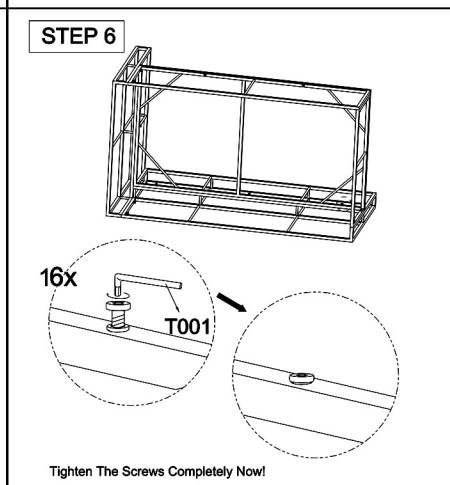

4 Piece Sectional Set with Coffee Table

Left Sofa Section

Item no.	Reference Image	Description	Qty	CTN NO
B		left Arm Rest	1	1-1
D		Seat Back	1	1-2
F		Seat Base	1	1-2
P		Front Panel	1	1-2
K		Side Panel	1	1-2
S003		M6X35 Hex Socket Head Screw	10	1-1
S004		M6X40 Hex Socket Head Screw	4	1-1
W002		Flat Washer	16	1-1
T001		S4 Allen Key	1	1-1
S001		M6X15 Hex Socket Head Screw	2	1-1
W001		Flat Washer	1	1-1

Right Sofa Section

Item no.	Reference Image	Description	Qty	CTN NO
A		Right armrest	1	1-1
C		Seat Back	1	1-2
E		Seat Base	1	1-2
H		Front Panel	1	1-2
K		Side Panel	1	1-2
S003		M6X35 Hex Socket Head Screw	10	1-1
S004		M6X40 Hex Socket Head Screw	4	1-1
W002		Flat Washer	16	1-1
T001		S4 Allen Key	1	1-1
S001		M6X15 Hex Socket Head Screw	2	1-1
W001		Flat Washer	1	1-1

Corner Seat

Item no.	Reference Image	Description	Qty	CTN NO
B		left Arm Rest	1	1-1
G		Seat Back	1	1-1
J		Seat Base	1	1-1
K		Front Panel	1	1-2
S003		M6X35 Hex Socket Head Screw	8	1-1
S004		M6X40 Hex Socket Head Screw	3	1-1
W002		Flat Washer	13	1-1
T001		S4 Allen Key	1	1-1
S001		M6X15 Hex Socket Head Screw	2	1-1
W001		Flat Washer	1	1-1