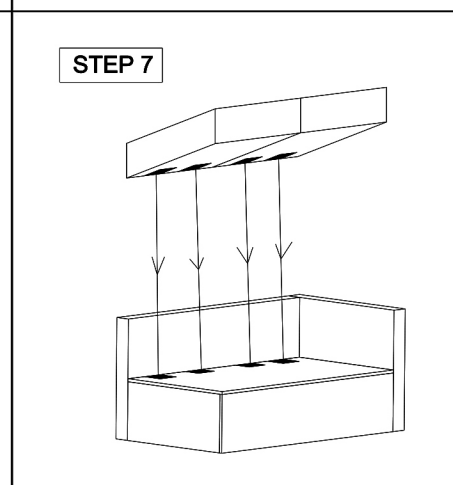

4 Piece Sectional Set with Coffee Table

Left Sofa Section

Item no.	Reference Image	Description	Qty	CTN NO
B		left Arm Rest	1	1-1
D		Seat Back	1	1-2
F		Seat Base	1	1-2
P		Front Panel	1	1-2
K		Side Panel	1	1-2
S003		M6X35 Hex Socket Head Screw	10	1-1
S004		M6X40 Hex Socket Head Screw	4	1-1
W002		Flat Washer	16	1-1
T001		S4 Allen Key	1	1-1
S001		M6X15 Hex Socket Head Screw	2	1-1
W001		Flat Washer	1	1-1

Right Sofa Section

Item no.	Reference Image	Description	Qty	CTN NO
A		Right armrest	1	1-1
C		Seat Back	1	1-2
E		Seat Base	1	1-2
H		Front Panel	1	1-2
K		Side Panel	1	1-2
S003		M6X35 Hex Socket Head Screw	10	1-1
S004		M6X40 Hex Socket Head Screw	4	1-1
W002		Flat Washer	16	1-1
T001		S4 Allen Key	1	1-1
S001		M6X15 Hex Socket Head Screw	2	1-1
W001		Flat Washer	1	1-1

Corner Seat

Item no.	Reference Image	Description	Qty	CTN NO
B		left Arm Rest	1	1-1
G		Seat Back	1	1-1
J		Seat Base	1	1-1
K		Front Panel	1	1-2
S003		M6X35 Hex Socket Head Screw	8	1-1
S004		M6X40 Hex Socket Head Screw	3	1-1
W002		Flat Washer	13	1-1
T001		S4 Allen Key	1	1-1
S001		M6X15 Hex Socket Head Screw	2	1-1
W001		Flat Washer	1	1-1