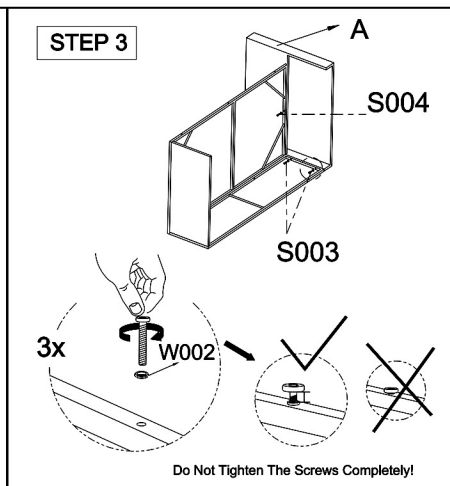

4 Piece Sectional Set with Coffee Table

Left Sofa Section

Item no.	Reference Image	Description	Qty	CTN NO
B		left Arm Rest	1	1-1
D		Seat Back	1	1-2
F		Seat Base	1	1-2
P		Front Panel	1	1-2
K		Side Panel	1	1-2
S003		M6X35 Hex Socket Head Screw	10	1-1
S004		M6X40 Hex Socket Head Screw	4	1-1
W002		Flat Washer	16	1-1
T001		S4 Allen Key	1	1-1
S001		M6X15 Hex Socket Head Screw	2	1-1
W001		Flat Washer	1	1-1

Right Sofa Section

Item no.	Reference Image	Description	Qty	CTN NO
A		Right armrest	1	1-1
C		Seat Back	1	1-2
E		Seat Base	1	1-2
H		Front Panel	1	1-2
K		Side Panel	1	1-2
S003		M6X35 Hex Socket Head Screw	10	1-1
S004		M6X40 Hex Socket Head Screw	4	1-1
W002		Flat Washer	16	1-1
T001		S4 Allen Key	1	1-1
S001		M6X15 Hex Socket Head Screw	2	1-1
W001		Flat Washer	1	1-1

Corner Seat

Item no.	Reference Image	Description	Qty	CTN NO
B		left Arm Rest	1	1-1
G		Seat Back	1	1-1
J		Seat Base	1	1-1
K		Front Panel	1	1-2
S003		M6X35 Hex Socket Head Screw	8	1-1
S004		M6X40 Hex Socket Head Screw	3	1-1
W002		Flat Washer	13	1-1
T001		S4 Allen Key	1	1-1
S001		M6X15 Hex Socket Head Screw	2	1-1
W001		Flat Washer	1	1-1

Coffee Table

Item no.	Reference Image	Description	Qty	CTN NO
A		Desktop	1	1-2
B		Middle Frame	1	1-2
C		Front and Rear Panels	2	1-2
D		Side Panel	2	1-2
E		Glass	1	1-2
S003		M6x35 Hex Socket Head Screw	14	1-2
W002		D6 Flat Washer	14	1-2
T001		S4 Allen Key	1	1-2
Item no.	Reference Image	Description	Qty	1-2
P		Foot Pad	4	1-2
S002		M6x25 Hex Socket Head Screw	8	1-2