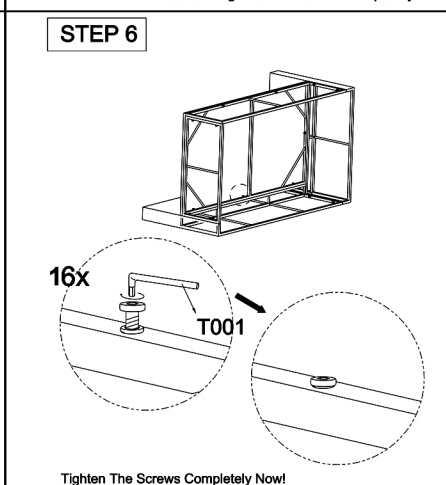

4 Piece Sectional Set with Coffee Table

Left Sofa Section

Item no.	Reference Image	Description	Qty	CTN NO
B		left Arm Rest	1	1-1
D		Seat Back	1	1-2
F		Seat Base	1	1-2
P		Front Panel	1	1-2
K		Side Panel	1	1-2
S003		M6X35 Hex Socket Head Screw	10	1-1
S004		M6X40 Hex Socket Head Screw	4	1-1
W002		Flat Washer	16	1-1
T001		S4 Allen Key	1	1-1
S001		M6X15 Hex Socket Head Screw	2	1-1
W001		Flat Washer	1	1-1

Right Sofa Section

Item no.	Reference Image	Description	Qty	CTN NO
A		Right armrest	1	1-1
C		Seat Back	1	1-2
E		Seat Base	1	1-2
H		Front Panel	1	1-2
K		Side Panel	1	1-2
S003		M6X35 Hex Socket Head Screw	10	1-1
S004		M6X40 Hex Socket Head Screw	4	1-1
W002		Flat Washer	16	1-1
T001		S4 Allen Key	1	1-1
S001		M6X15 Hex Socket Head Screw	2	1-1
W001		Flat Washer	1	1-1

Corner Seat

Item no.	Reference Image	Description	Qty	CTN NO
B		left Arm Rest	1	1-1
G		Seat Back	1	1-1
J		Seat Base	1	1-1
K		Front Panel	1	1-2
S003		M6X35 Hex Socket Head Screw	8	1-1
S004		M6X40 Hex Socket Head Screw	3	1-1
W002		Flat Washer	13	1-1
T001		S4 Allen Key	1	1-1
S001		M6X15 Hex Socket Head Screw	2	1-1
W001		Flat Washer	1	1-1