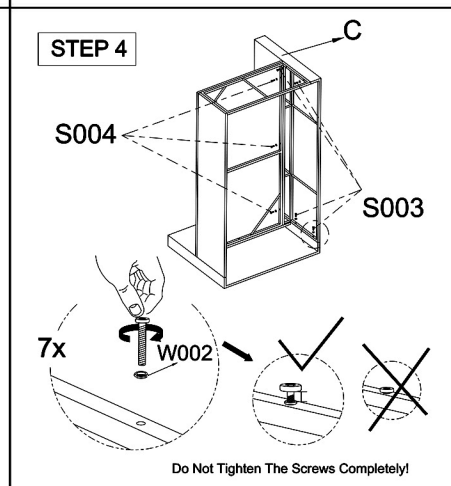

4 Piece Sectional Set with Coffee Table

Left Sofa Section

Item no.	Reference Image	Description	Qty	CTN NO
B		left Arm Rest	1	1-1
D		Seat Back	1	1-2
F		Seat Base	1	1-2
P		Front Panel	1	1-2
K		Side Panel	1	1-2
S003		M6X35 Hex Socket Head Screw	10	1-1
S004		M6X40 Hex Socket Head Screw	4	1-1
W002		Flat Washer	16	1-1
T001		S4 Allen Key	1	1-1
S001		M6X15 Hex Socket Head Screw	2	1-1
W001		Flat Washer	1	1-1

Right Sofa Section

Item no.	Reference Image	Description	Qty	CTN NO
A		Right armrest	1	1-1
C		Seat Back	1	1-2
E		Seat Base	1	1-2
H		Front Panel	1	1-2
K		Side Panel	1	1-2
S003		M6X35 Hex Socket Head Screw	10	1-1
S004		M6X40 Hex Socket Head Screw	4	1-1
W002		Flat Washer	16	1-1
T001		S4 Allen Key	1	1-1
S001		M6X15 Hex Socket Head Screw	2	1-1
W001		Flat Washer	1	1-1

Corner Seat

Item no.	Reference Image	Description	Qty	CTN NO
B		left Arm Rest	1	1-1
G		Seat Back	1	1-1
J		Seat Base	1	1-1
K		Front Panel	1	1-2
S003		M6X35 Hex Socket Head Screw	8	1-1
S004		M6X40 Hex Socket Head Screw	3	1-1
W002		Flat Washer	13	1-1
T001		S4 Allen Key	1	1-1
S001		M6X15 Hex Socket Head Screw	2	1-1
W001		Flat Washer	1	1-1

Coffee Table

Item no.	Reference Image	Description	Qty	CTN NO
A		Desktop	1	1-2
B		Middle Frame	1	1-2
C		Front and Rear Panels	2	1-2
D		Side Panel	2	1-2
E		Glass	1	1-2
S003		M6x35 Hex Socket Head Screw	14	1-2
W002		D6 Flat Washer	14	1-2
T001		S4 Allen Key	1	1-2
Item no.	Reference Image	Description	Qty	1-2
P		Foot Pad	4	1-2
S002		M6x25 Hex Socket Head Screw	8	1-2