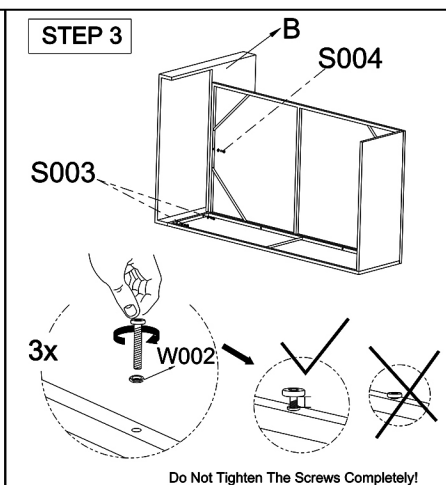

4 Piece Sectional Set with Coffee Table

Left Sofa Section

Item no.	Reference Image	Description	Qty	CTN NO
B		left Arm Rest	1	1-1
D		Seat Back	1	1-2
F		Seat Base	1	1-2
P		Front Panel	1	1-2
K		Side Panel	1	1-2
S003		M6X35 Hex Socket Head Screw	10	1-1
S004		M6X40 Hex Socket Head Screw	4	1-1
W002		Flat Washer	16	1-1
T001		S4 Allen Key	1	1-1
S001		M6X15 Hex Socket Head Screw	2	1-1
W001		Flat Washer	1	1-1

Right Sofa Section

Item no.	Reference Image	Description	Qty	CTN NO
A		Right armrest	1	1-1
C		Seat Back	1	1-2
E		Seat Base	1	1-2
H		Front Panel	1	1-2
K		Side Panel	1	1-2
S003		M6X35 Hex Socket Head Screw	10	1-1
S004		M6X40 Hex Socket Head Screw	4	1-1
W002		Flat Washer	16	1-1
T001		S4 Allen Key	1	1-1
S001		M6X15 Hex Socket Head Screw	2	1-1
W001		Flat Washer	1	1-1

Corner Seat

Item no.	Reference Image	Description	Qty	CTN NO
B		left Arm Rest	1	1-1
G		Seat Back	1	1-1
J		Seat Base	1	1-1
K		Front Panel	1	1-2
S003		M6X35 Hex Socket Head Screw	8	1-1
S004		M6X40 Hex Socket Head Screw	3	1-1
W002		Flat Washer	13	1-1
T001		S4 Allen Key	1	1-1
S001		M6X15 Hex Socket Head Screw	2	1-1
W001		Flat Washer	1	1-1

Coffee Table

Item no.	Reference Image	Description	Qty	CTN NO
A		Desktop	1	1-2
B		Middle Frame	1	1-2
C		Front and Rear Panels	2	1-2
D		Side Panel	2	1-2
E		Glass	1	1-2
S003		M6x35 Hex Socket Head Screw	14	1-2
W002		D6 Flat Washer	14	1-2
T001		S4 Allen Key	1	1-2
Item no.	Reference Image	Description	Qty	1-2
P		Foot Pad	4	1-2
S002		M6x25 Hex Socket Head Screw	8	1-2