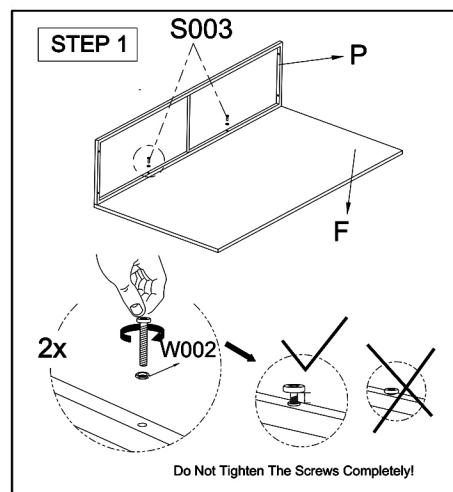

4 Piece Sectional Set with Coffee Table

Left Sofa Section

Item no.	Reference Image	Description	Qty	CTN NO
B		left Arm Rest	1	1-1
D		Seat Back	1	1-2
F		Seat Base	1	1-2
P		Front Panel	1	1-2
K		Side Panel	1	1-2
S003		M6X35 Hex Socket Head Screw	10	1-1
S004		M6X40 Hex Socket Head Screw	4	1-1
W002		Flat Washer	16	1-1
T001		S4 Allen Key	1	1-1
S001		M6X15 Hex Socket Head Screw	2	1-1
W001		Flat Washer	1	1-1

Right Sofa Section

Item no.	Reference Image	Description	Qty	CTN NO
A		Right armrest	1	1-1
C		Seat Back	1	1-2
E		Seat Base	1	1-2
H		Front Panel	1	1-2
K		Side Panel	1	1-2
S003		M6X35 Hex Socket Head Screw	10	1-1
S004		M6X40 Hex Socket Head Screw	4	1-1
W002		Flat Washer	16	1-1
T001		S4 Allen Key	1	1-1
S001		M6X15 Hex Socket Head Screw	2	1-1
W001		Flat Washer	1	1-1

Corner Seat

Item no.	Reference Image	Description	Qty	CTN NO
B		left Arm Rest	1	1-1
G		Seat Back	1	1-1
J		Seat Base	1	1-1
K		Front Panel	1	1-2
S003		M6X35 Hex Socket Head Screw	8	1-1
S004		M6X40 Hex Socket Head Screw	3	1-1
W002		Flat Washer	13	1-1
T001		S4 Allen Key	1	1-1
S001		M6X15 Hex Socket Head Screw	2	1-1
W001		Flat Washer	1	1-1