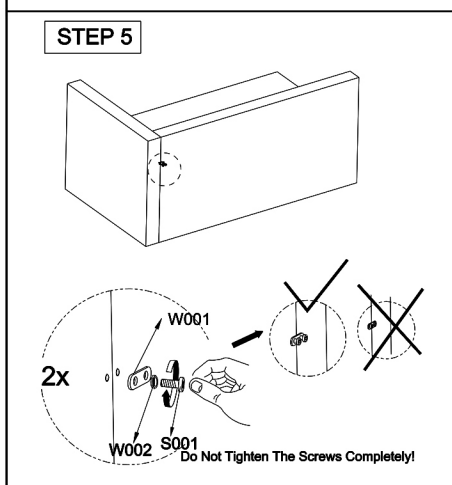

4 Piece Sectional Set with Coffee Table

Left Sofa Section

Item no.	Reference Image	Description	Qty	CTN NO
B		left Arm Rest	1	1-1
D		Seat Back	1	1-2
F		Seat Base	1	1-2
P		Front Panel	1	1-2
K		Side Panel	1	1-2
S003		M6X35 Hex Socket Head Screw	10	1-1
S004		M6X40 Hex Socket Head Screw	4	1-1
W002		Flat Washer	16	1-1
T001		S4 Allen Key	1	1-1
S001		M6X15 Hex Socket Head Screw	2	1-1
W001		Flat Washer	1	1-1

Right Sofa Section

Item no.	Reference Image	Description	Qty	CTN NO
A		Right armrest	1	1-1
C		Seat Back	1	1-2
E		Seat Base	1	1-2
H		Front Panel	1	1-2
K		Side Panel	1	1-2
S003		M6X35 Hex Socket Head Screw	10	1-1
S004		M6X40 Hex Socket Head Screw	4	1-1
W002		Flat Washer	16	1-1
T001		S4 Allen Key	1	1-1
S001		M6X15 Hex Socket Head Screw	2	1-1
W001		Flat Washer	1	1-1

Corner Seat

Item no.	Reference Image	Description	Qty	CTN NO
B		left Arm Rest	1	1-1
G		Seat Back	1	1-1
J		Seat Base	1	1-1
K		Front Panel	1	1-2
S003		M6X35 Hex Socket Head Screw	8	1-1
S004		M6X40 Hex Socket Head Screw	3	1-1
W002		Flat Washer	13	1-1
T001		S4 Allen Key	1	1-1
S001		M6X15 Hex Socket Head Screw	2	1-1
W001		Flat Washer	1	1-1

Coffee Table

Item no.	Reference Image	Description	Qty	CTN NO
A		Desktop	1	1-2
B		Middle Frame	1	1-2
C		Front and Rear Panels	2	1-2
D		Side Panel	2	1-2
E		Glass	1	1-2
S003		M6x35 Hex Socket Head Screw	14	1-2
W002		D6 Flat Washer	14	1-2
T001		S4 Allen Key	1	1-2
Item no.	Reference Image	Description	Qty	1-2
P		Foot Pad	4	1-2
S002		M6x25 Hex Socket Head Screw	8	1-2