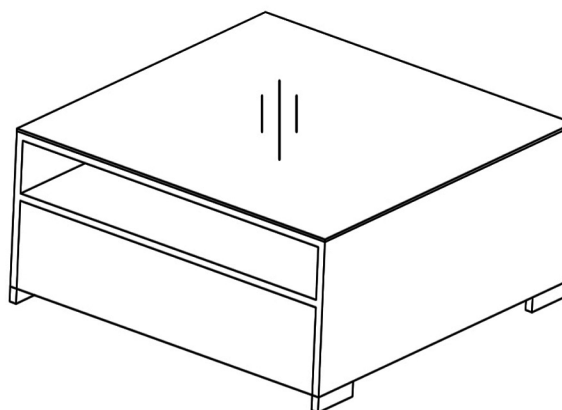

4 Piece Sectional Set with Coffee Table

Left Sofa Section

Item no.	Reference Image	Description	Qty	CTN NO
B		left Arm Rest	1	1-1
D		Seat Back	1	1-2
F		Seat Base	1	1-2
P		Front Panel	1	1-2
K		Side Panel	1	1-2
S003		M6X35 Hex Socket Head Screw	10	1-1
S004		M6X40 Hex Socket Head Screw	4	1-1
W002		Flat Washer	16	1-1
T001		S4 Allen Key	1	1-1
S001		M6X15 Hex Socket Head Screw	2	1-1
W001		Flat Washer	1	1-1

Coffee Table

Item no.	Reference Image	Description	Qty	CTN NO
A		Desktop	1	1-2
B		Middle Frame	1	1-2
C		Front and Rear Panels	2	1-2
D		Side Panel	2	1-2
E		Glass	1	1-2
S003		M6x35 Hex Socket Head Screw	14	1-2
W002		D6 Flat Washer	14	1-2
T001		S4 Allen Key	1	1-2
Item no.	Reference Image	Description	Qty	1-2
P		Foot Pad	4	1-2
S002		M6x25 Hex Socket Head Screw	8	1-2