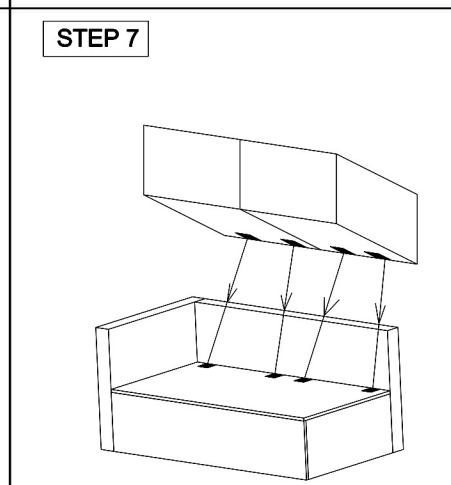

4 Piece Sectional Set with Coffee Table

Left Sofa Section

Item no.	Reference Image	Description	Qty	CTN NO
B		left Arm Rest	1	1-1
D		Seat Back	1	1-2
F		Seat Base	1	1-2
P		Front Panel	1	1-2
K		Side Panel	1	1-2
S003		M6X35 Hex Socket Head Screw	10	1-1
S004		M6X40 Hex Socket Head Screw	4	1-1
W002		Flat Washer	16	1-1
T001		S4 Allen Key	1	1-1
S001		M6X15 Hex Socket Head Screw	2	1-1
W001		Flat Washer	1	1-1

Right Sofa Section

Item no.	Reference Image	Description	Qty	CTN NO
A		Right armrest	1	1-1
C		Seat Back	1	1-2
E		Seat Base	1	1-2
H		Front Panel	1	1-2
K		Side Panel	1	1-2
S003		M6X35 Hex Socket Head Screw	10	1-1
S004		M6X40 Hex Socket Head Screw	4	1-1
W002		Flat Washer	16	1-1
T001		S4 Allen Key	1	1-1
S001		M6X15 Hex Socket Head Screw	2	1-1
W001		Flat Washer	1	1-1

Corner Seat

Item no.	Reference Image	Description	Qty	CTN NO
B		left Arm Rest	1	1-1
G		Seat Back	1	1-1
J		Seat Base	1	1-1
K		Front Panel	1	1-2
S003		M6X35 Hex Socket Head Screw	8	1-1
S004		M6X40 Hex Socket Head Screw	3	1-1
W002		Flat Washer	13	1-1
T001		S4 Allen Key	1	1-1
S001		M6X15 Hex Socket Head Screw	2	1-1
W001		Flat Washer	1	1-1