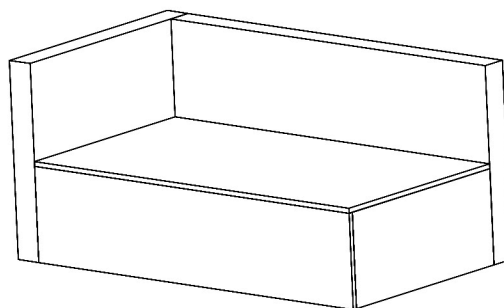

4 Piece Sectional Set with Coffee Table

Left Sofa Section

Item no.	Reference Image	Description	Qty	CTN NO
B		left Arm Rest	1	1-1
D		Seat Back	1	1-2
F		Seat Base	1	1-2
P		Front Panel	1	1-2
K		Side Panel	1	1-2
S003		M6X35 Hex Socket Head Screw	10	1-1
S004		M6X40 Hex Socket Head Screw	4	1-1
W002		Flat Washer	16	1-1
T001		S4 Allen Key	1	1-1
S001		M6X15 Hex Socket Head Screw	2	1-1
W001		Flat Washer	1	1-1

Right Sofa Section

Item no.	Reference Image	Description	Qty	CTN NO
A		Right armrest	1	1-1
C		Seat Back	1	1-2
E		Seat Base	1	1-2
H		Front Panel	1	1-2
K		Side Panel	1	1-2
S003		M6X35 Hex Socket Head Screw	10	1-1
S004		M6X40 Hex Socket Head Screw	4	1-1
W002		Flat Washer	16	1-1
T001		S4 Allen Key	1	1-1
S001		M6X15 Hex Socket Head Screw	2	1-1
W001		Flat Washer	1	1-1

Corner Seat

Item no.	Reference Image	Description	Qty	CTN NO
B		left Arm Rest	1	1-1
G		Seat Back	1	1-1
J		Seat Base	1	1-1
K		Front Panel	1	1-2
S003		M6X35 Hex Socket Head Screw	8	1-1
S004		M6X40 Hex Socket Head Screw	3	1-1
W002		Flat Washer	13	1-1
T001		S4 Allen Key	1	1-1
S001		M6X15 Hex Socket Head Screw	2	1-1
W001		Flat Washer	1	1-1