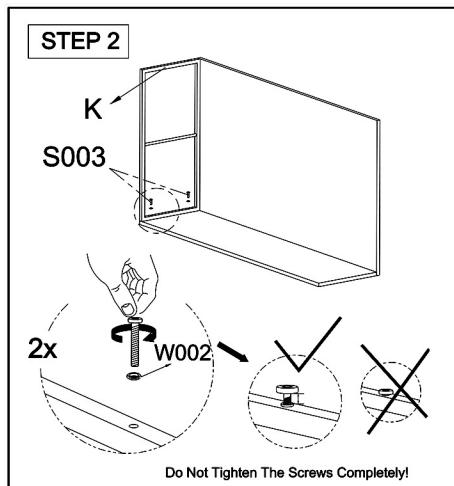

4 Piece Sectional Set with Coffee Table

Left Sofa Section

Item no.	Reference Image	Description	Qty	CTN NO
B		left Arm Rest	1	1-1
D		Seat Back	1	1-2
F		Seat Base	1	1-2
P		Front Panel	1	1-2
K		Side Panel	1	1-2
S003		M6X35 Hex Socket Head Screw	10	1-1
S004		M6X40 Hex Socket Head Screw	4	1-1
W002		Flat Washer	16	1-1
T001		S4 Allen Key	1	1-1
S001		M6X15 Hex Socket Head Screw	2	1-1
W001		Flat Washer	1	1-1

Right Sofa Section

Item no.	Reference Image	Description	Qty	CTN NO
A		Right armrest	1	1-1
C		Seat Back	1	1-2
E		Seat Base	1	1-2
H		Front Panel	1	1-2
K		Side Panel	1	1-2
S003		M6X35 Hex Socket Head Screw	10	1-1
S004		M6X40 Hex Socket Head Screw	4	1-1
W002		Flat Washer	16	1-1
T001		S4 Allen Key	1	1-1
S001		M6X15 Hex Socket Head Screw	2	1-1
W001		Flat Washer	1	1-1

Corner Seat

Item no.	Reference Image	Description	Qty	CTN NO
B		left Arm Rest	1	1-1
G		Seat Back	1	1-1
J		Seat Base	1	1-1
K		Front Panel	1	1-2
S003		M6X35 Hex Socket Head Screw	8	1-1
S004		M6X40 Hex Socket Head Screw	3	1-1
W002		Flat Washer	13	1-1
T001		S4 Allen Key	1	1-1
S001		M6X15 Hex Socket Head Screw	2	1-1
W001		Flat Washer	1	1-1