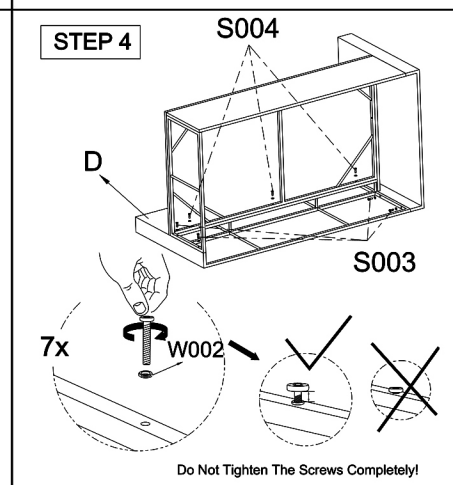

4 Piece Sectional Set with Coffee Table

Left Sofa Section

Item no.	Reference Image	Description	Qty	CTN NO
B		left Arm Rest	1	1-1
D		Seat Back	1	1-2
F		Seat Base	1	1-2
P		Front Panel	1	1-2
K		Side Panel	1	1-2
S003		M6X35 Hex Socket Head Screw	10	1-1
S004		M6X40 Hex Socket Head Screw	4	1-1
W002		Flat Washer	16	1-1
T001		S4 Allen Key	1	1-1
S001		M6X15 Hex Socket Head Screw	2	1-1
W001		Flat Washer	1	1-1

Right Sofa Section

Item no.	Reference Image	Description	Qty	CTN NO
A		Right armrest	1	1-1
C		Seat Back	1	1-2
E		Seat Base	1	1-2
H		Front Panel	1	1-2
K		Side Panel	1	1-2
S003		M6X35 Hex Socket Head Screw	10	1-1
S004		M6X40 Hex Socket Head Screw	4	1-1
W002		Flat Washer	16	1-1
T001		S4 Allen Key	1	1-1
S001		M6X15 Hex Socket Head Screw	2	1-1
W001		Flat Washer	1	1-1

Corner Seat

Item no.	Reference Image	Description	Qty	CTN NO
B		left Arm Rest	1	1-1
G		Seat Back	1	1-1
J		Seat Base	1	1-1
K		Front Panel	1	1-2
S003		M6X35 Hex Socket Head Screw	8	1-1
S004		M6X40 Hex Socket Head Screw	3	1-1
W002		Flat Washer	13	1-1
T001		S4 Allen Key	1	1-1
S001		M6X15 Hex Socket Head Screw	2	1-1
W001		Flat Washer	1	1-1