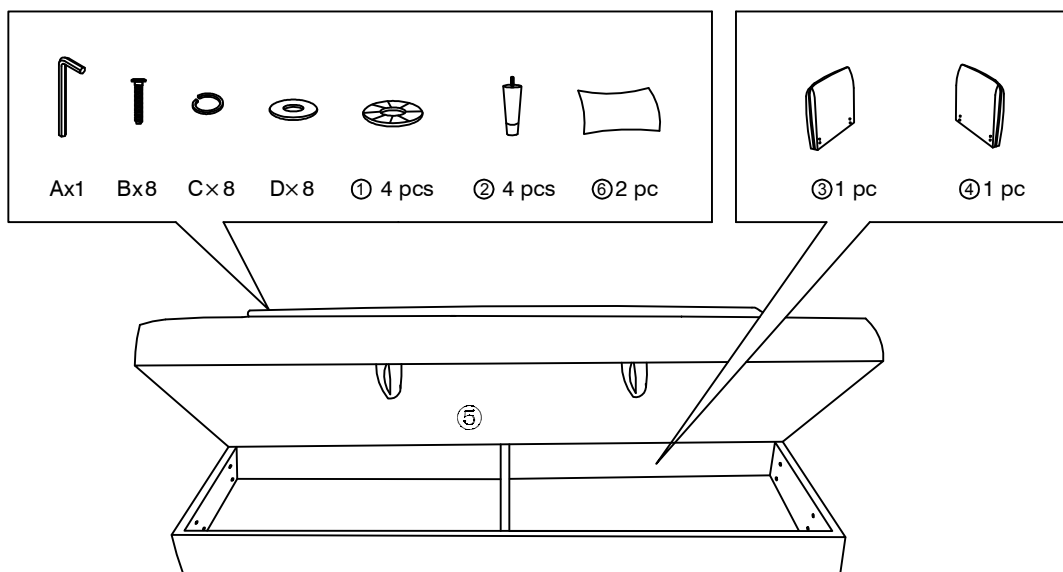

ASSEMBLY INSTRUCTION

51450/51451
/ 51452

Spare Parts List

5*25*100
Ax1

Ø8*60mm
Bx8

Ø8×1mm
Cx8

Ø8×22mm
Dx8

① 4 pcs

② 4 pcs

③ 1 pc

④ 1 pc

⑤ 1 pc

⑥ 2 pcs

Box 1/1

Please note that sofa armrests are located inside the storage box.

1