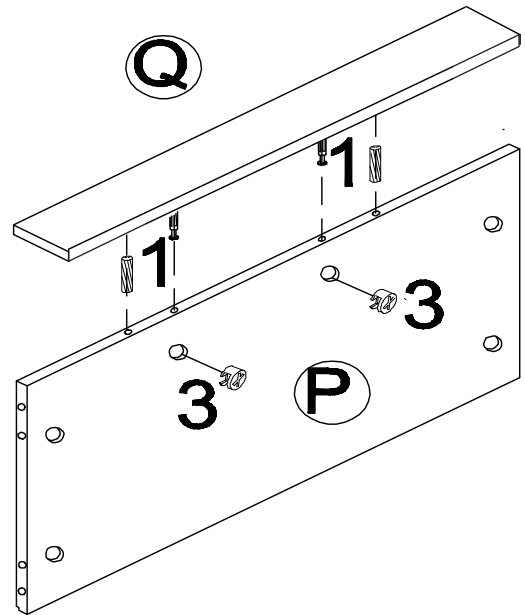

PRIANO FREE STANDING BATHROOM CABINET

ASSEMBLY INSTRUCTIONS

SKU
3331338

Parts List:

Hardware:

Letter	Draw	Number	Letter	Draw	Number
1		16PCS	9		4PCS
2		22PCS	10		4PCS
3		22PCS	11		4PCS
4		2PCS	12		16PCS
5		1PCS	13		9PCS
6		20PCS	14		2PCS
7		2PCS	15		2PCS
8		2PCS	16		8PCS

Step 1

-  16x4pcs
-  14x2pcs
-  6x2pcs
-  2x14pcs

Step 2

-  7x2pcs
-  8x2pcs
-  9x2pcs
-  6x10pcs
-  11x4pcs

Step 3

-  13x8pcs

Step 4

X2

Step 5

	2x8pcs
	3x8pcs
	15x2pcs
	9x2pcs

	3x2pcs
	1x2pcs

Step 6

	3x6pcs
	1x8pcs

Step 7

-  16x4pcs
-  13x1pcs
-  3x6pcs
-  1x6pcs

Step 8

Step 9

-  4x2pcs
-  5x1pcs
-  10x4pcs
-  #3x10 6x4pcs

-  #2.5x14 12x16pcs

Step 10

 6x4pcs

Step 11