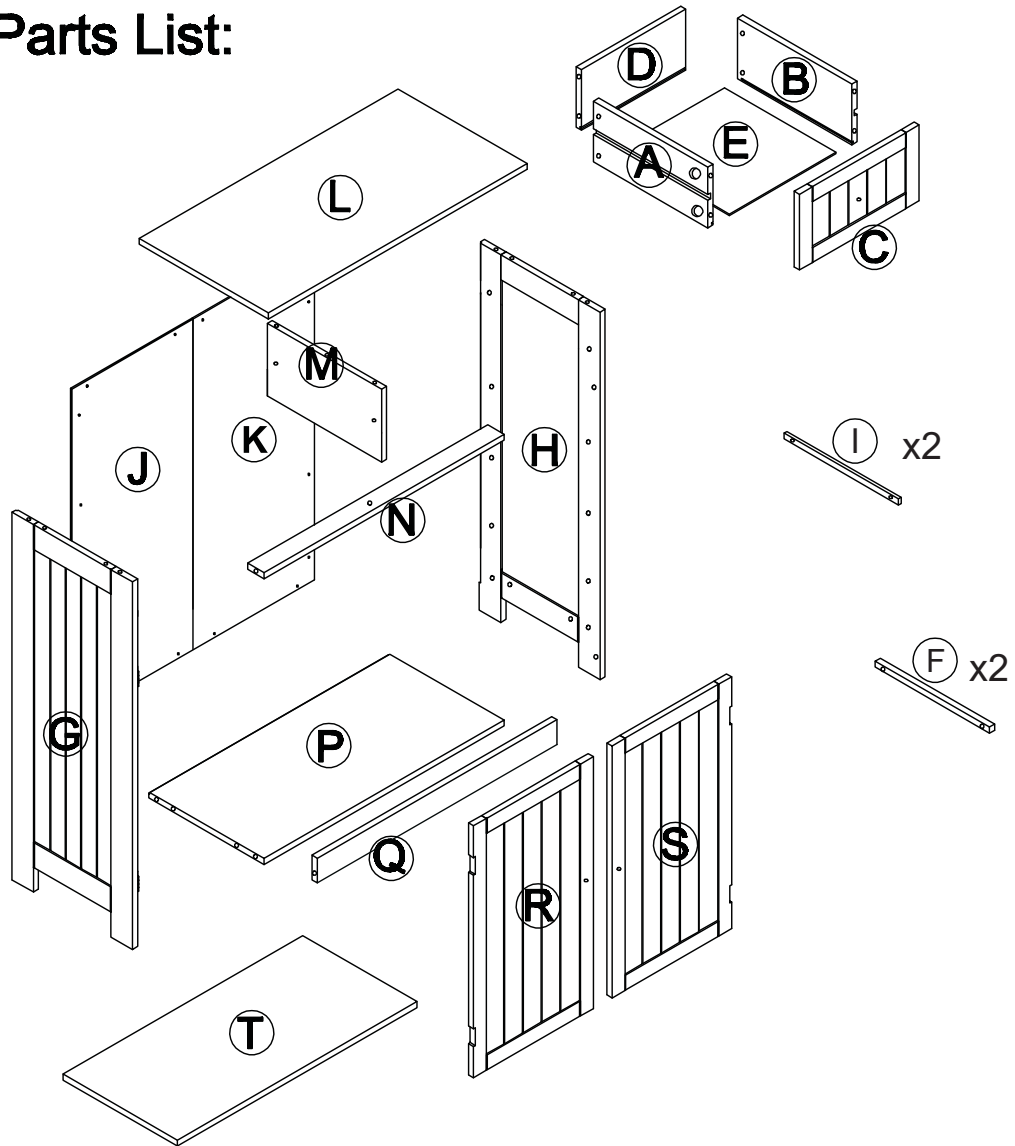

PRIANO FREE STANDING BATHROOM CABINET

ASSEMBLY INSTRUCTIONS

SKU
3331338

Parts List:

Hardware:

Letter	Draw	Number	Letter	Draw	Number
1		16PCS	9		4PCS
2		22PCS	10		4PCS
3		22PCS	11		4PCS
4		2PCS	12		16PCS
5		1PCS	13		9PCS
6		20PCS	14		2PCS
7		2PCS	15		2PCS
8		2PCS	16		8PCS

Step 1

-  16x4pcs
-  14x2pcs
-  6x2pcs
-  2x14pcs

Step 2

-  7x2pcs
-  8x2pcs
-  9x2pcs
-  6x10pcs
-  11x4pcs

Step 3

-  13x8pcs

Step 4

X2

Step 5

	2x8pcs
	3x8pcs
	15x2pcs
	9x2pcs

	3x2pcs
	1x2pcs

Step 6

	3x6pcs
	1x8pcs

Step 7

-  16x4pcs
-  13x1pcs
-  3x6pcs
-  1x6pcs

Step 8

Step 9

-  4x2pcs
-  5x1pcs
-  10x4pcs
-  #3x10 6x4pcs

-  #2.5x14 12x16pcs

Step 10

 6x4pcs

Step 11