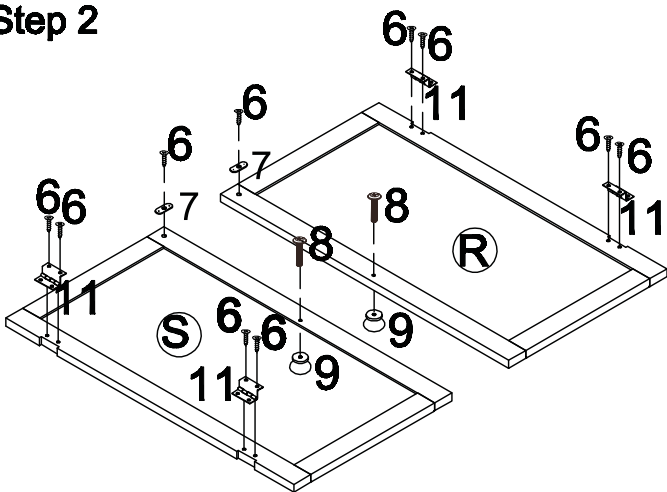

PRIANO FREE STANDING BATHROOM CABINET

ASSEMBLY INSTRUCTIONS

SKU
3331338

Parts List:

Hardware:

Letter	Draw	Number	Letter	Draw	Number
1		16PCS	9		4PCS
2		22PCS	10		4PCS
3		22PCS	11		4PCS
4		2PCS	12		16PCS
5		1PCS	13		9PCS
6		20PCS	14		2PCS
7		2PCS	15		2PCS
8		2PCS	16		8PCS

Step 1

-  16x4pcs
-  14x2pcs
-  6x2pcs
-  2x14pcs

Step 2

-  7x2pcs
-  8x2pcs
-  9x2pcs
-  6x10pcs
-  11x4pcs

Step 3

-  13x8pcs

Step 4

X2

Step 5

	2x8pcs
	3x8pcs
	15x2pcs
	9x2pcs

	3x2pcs
	1x2pcs

Step 6

	3x6pcs
	1x8pcs

Step 7

-  16x4pcs
-  13x1pcs
-  3x6pcs
-  1x6pcs

Step 8

Step 9

-  4x2pcs
-  5x1pcs
-  10x4pcs
-  #3x10 6x4pcs

-  #2.5x14 12x16pcs

Step 10

 6x4pcs

Step 11