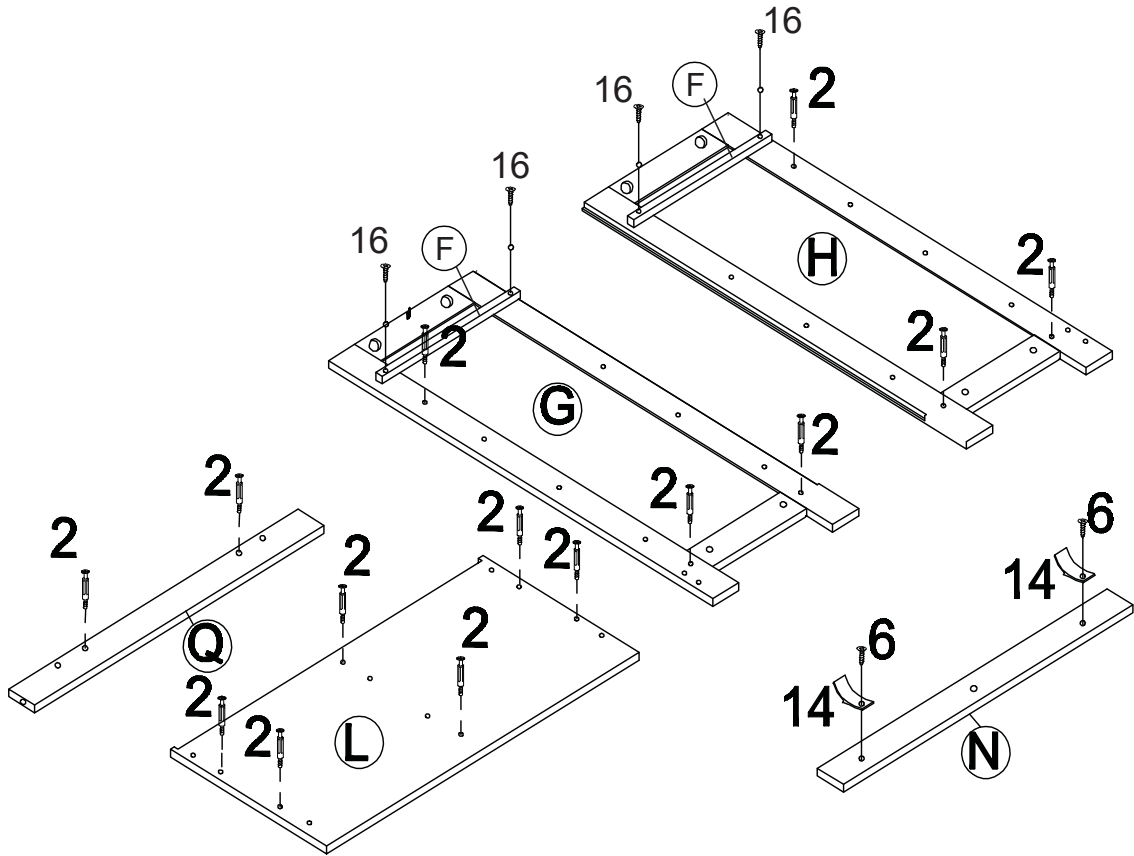

PRIANO FREE STANDING BATHROOM CABINET

ASSEMBLY INSTRUCTIONS

SKU
3331338

Parts List:

Hardware:

Letter	Draw	Number	Letter	Draw	Number
1		16PCS	9		4PCS
2		22PCS	10		4PCS
3		22PCS	11		4PCS
4		2PCS	12		16PCS
5		1PCS	13		9PCS
6		20PCS	14		2PCS
7		2PCS	15		2PCS
8		2PCS	16		8PCS

Step 1

-  16x4pcs
-  14x2pcs
-  6x2pcs
-  2x14pcs

Step 2

-  7x2pcs
-  8x2pcs
-  9x2pcs
-  6x10pcs
-  11x4pcs

Step 3

-  13x8pcs

Step 4

X2

Step 5

	2x8pcs
	3x8pcs
	15x2pcs
	9x2pcs

	3x2pcs
	1x2pcs

Step 6

	3x6pcs
	1x8pcs

Step 7

-  16x4pcs
-  13x1pcs
-  3x6pcs
-  1x6pcs

Step 8

Step 9

-  4x2pcs
-  5x1pcs
-  10x4pcs
-  #3x10 6x4pcs

-  #2.5x14 12x16pcs

Step 10

 6x4pcs

Step 11