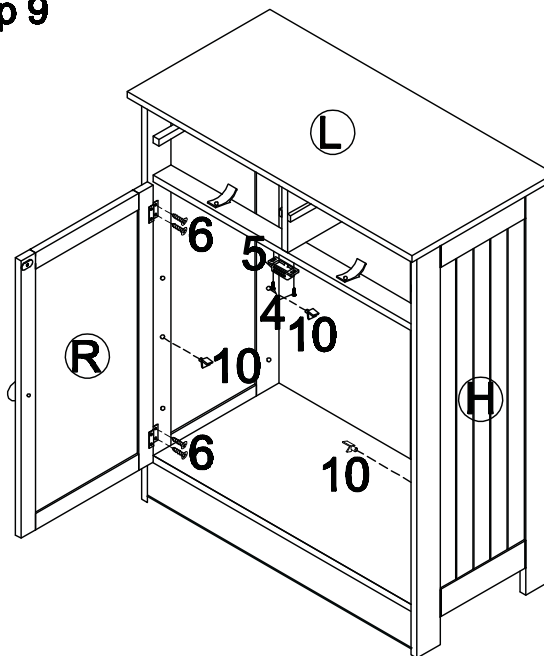

PRIANO FREE STANDING BATHROOM CABINET

ASSEMBLY INSTRUCTIONS

SKU
3331338

Parts List:

Hardware:

Letter	Draw	Number	Letter	Draw	Number
1		16PCS	9		4PCS
2		22PCS	10		4PCS
3		22PCS	11		4PCS
4		2PCS	12		16PCS
5		1PCS	13		9PCS
6		20PCS	14		2PCS
7		2PCS	15		2PCS
8		2PCS	16		8PCS

Step 5

	2x8pcs
	3x8pcs
	15x2pcs
	9x2pcs

	3x2pcs
	1x2pcs

Step 6

	3x6pcs
	1x8pcs

Step 7

-  16x4pcs
-  13x1pcs
-  3x6pcs
-  1x6pcs

Step 8

Step 9

-  4x2pcs
-  5x1pcs
-  10x4pcs
-  #3x10 6x4pcs

-  #2.5x14 12x16pcs

Step 10

 6x4pcs

Step 11