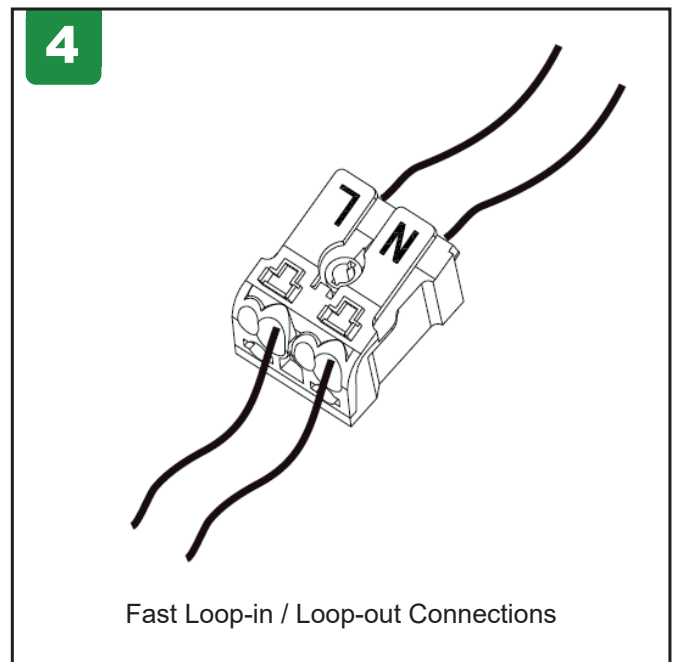

Installation Instructions

Instrucciones de instalación, Instructions d'installation, Installationsanleitung, إرشادات التركيب,
 Installatie-instructies, Instruções de instalação, Installatie-instructies,
 設置手順説明, Οδηγίες εγκατάστασης

Product Code:[4L2/3214 & 15/ & /PIR]
 [4L2/3218 & 19/ & /PIR]

Please Visit
<https://4liteuk.com>
 downloads for our warranty
 and translations

Ansell Electrical Products
 Unit 6B, Stonecross Industrial
 Park,
 Yew Tree Way,
 Warrington,
 WA3 3JD