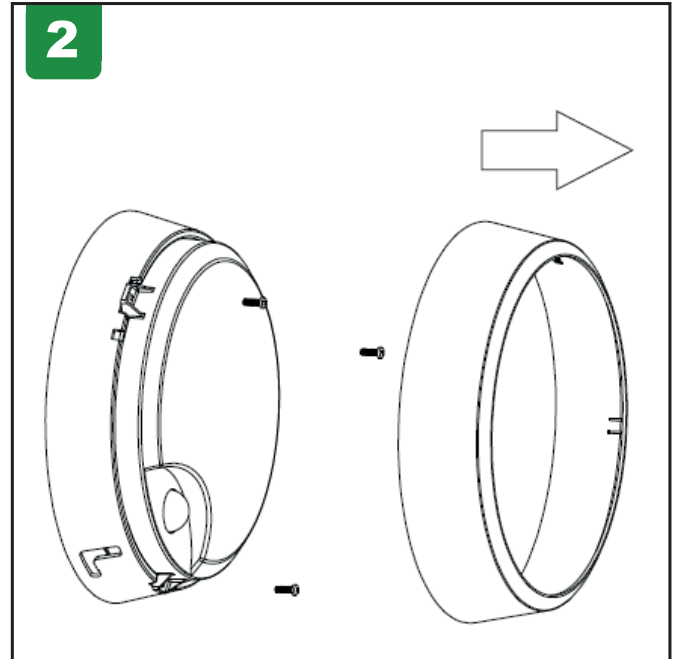

Installation Instructions

Instrucciones de instalación, Instructions d'installation, Installationsanleitung, إرشادات التركيب,
 Installatie-instructies, Instruções de instalação, Installatie-instructies,
 設置手順説明, Οδηγίες εγκατάστασης

Product Code:[4L2/3214 & 15/ & /PIR]
 [4L2/3218 & 19/ & /PIR]

Please Visit
<https://4liteuk.com>
 downloads for our warranty
 and translations

Ansell Electrical Products
 Unit 6B, Stonecross Industrial
 Park,
 Yew Tree Way,
 Warrington,
 WA3 3JD