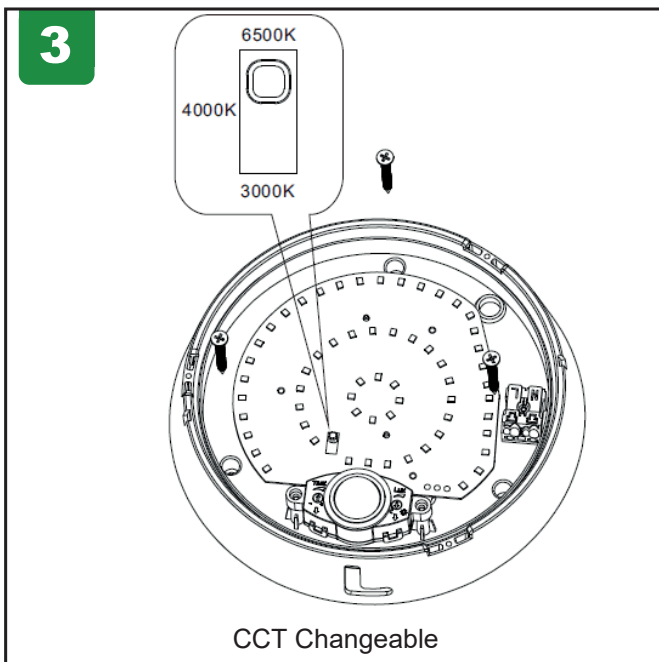

Installation Instructions

Instrucciones de instalación, Instructions d'installation, Installationsanleitung, إرشادات التركيب,
 Installatie-instructies, Instruções de instalação, Installatie-instructies,
 設置手順説明, Οδηγίες εγκατάστασης

Product Code:[4L2/3214 & 15/ & /PIR]
 [4L2/3218 & 19/ & /PIR]

Please Visit
<https://4liteuk.com>
 downloads for our warranty
 and translations

Ansell Electrical Products
 Unit 6B, Stonecross Industrial
 Park,
 Yew Tree Way,
 Warrington,
 WA3 3JD