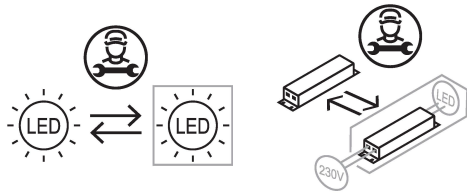

Installation Instructions

Instrucciones de instalación, Instructions d'installation, Installationsanleitung, إرشادات التركيب,
 Installatie-instructies, Instruções de instalação, Installatie-instructies,
 設置手順説明, Οδηγίες εγκατάστασης

Product Code:[4L2/3214 & 15/ & /PIR]
 [4L2/3218 & 19/ & /PIR]

Please Visit
<https://4liteuk.com>
 downloads for our warranty
 and translations

Ansell Electrical Products
 Unit 6B, Stonecross Industrial
 Park,
 Yew Tree Way,
 Warrington,
 WA3 3JD