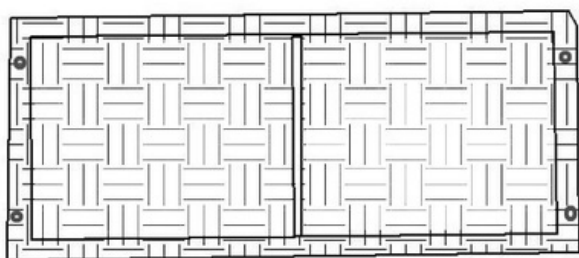

EVRE

MIAMI RATTAN SET

ASSEMBLY INSTRUCTIONS

Rev: 01/20199

Assembly Instructions

Sofa - Centre Section

Parts list

A 1PC

B 1PC

C 2PCS

D 1PC

E 1PC

a $\text{Ø}6*35$
4 PCS

b $\text{Ø}6*45$
6 PCS

c $\text{Ø}6$
16PCS

e $\text{Ø}6$
6PCS

Installation Steps

STEP 1

STEP 2

STEP 3

STEP 4

Assembly Instructions

Sofa - Right Arm Section

Parts list