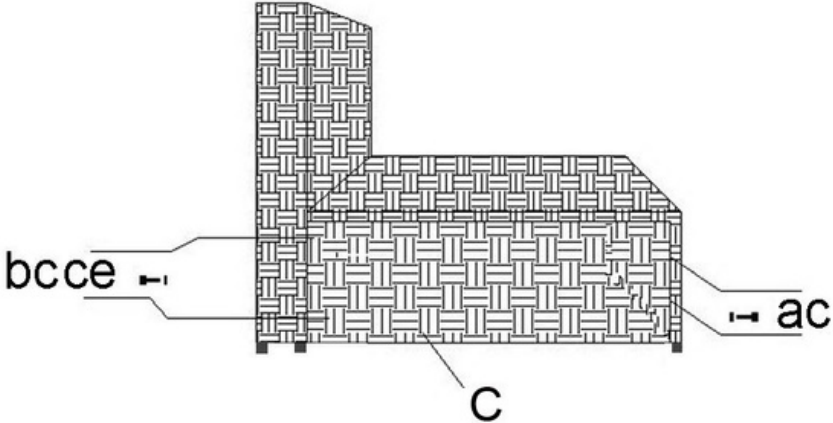

EVRE

MIAMI RATTAN SET

ASSEMBLY INSTRUCTIONS

Rev: 01/20199

Assembly Instructions

Sofa - Centre Section

Parts list

A 1PC

B 1PC

C 2PCS

D 1PC

E 1PC

a $\text{Ø}6*35$
4 PCS

b $\text{Ø}6*45$
6 PCS

c $\text{Ø}6$
16PCS

e $\text{Ø}6$
6PCS

Installation Steps

STEP 1

STEP 2

STEP 3

STEP 4

Assembly Instructions

Sofa - Right Arm Section

Parts list