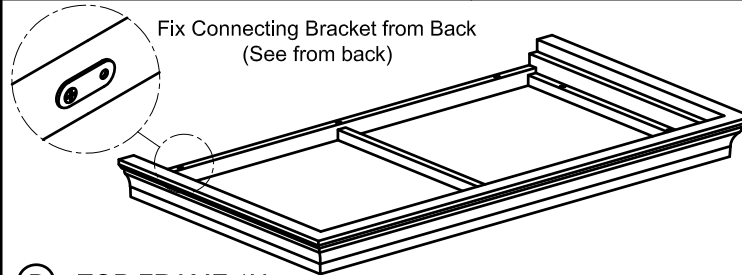

Ⓓ - TOP FRAME 1X