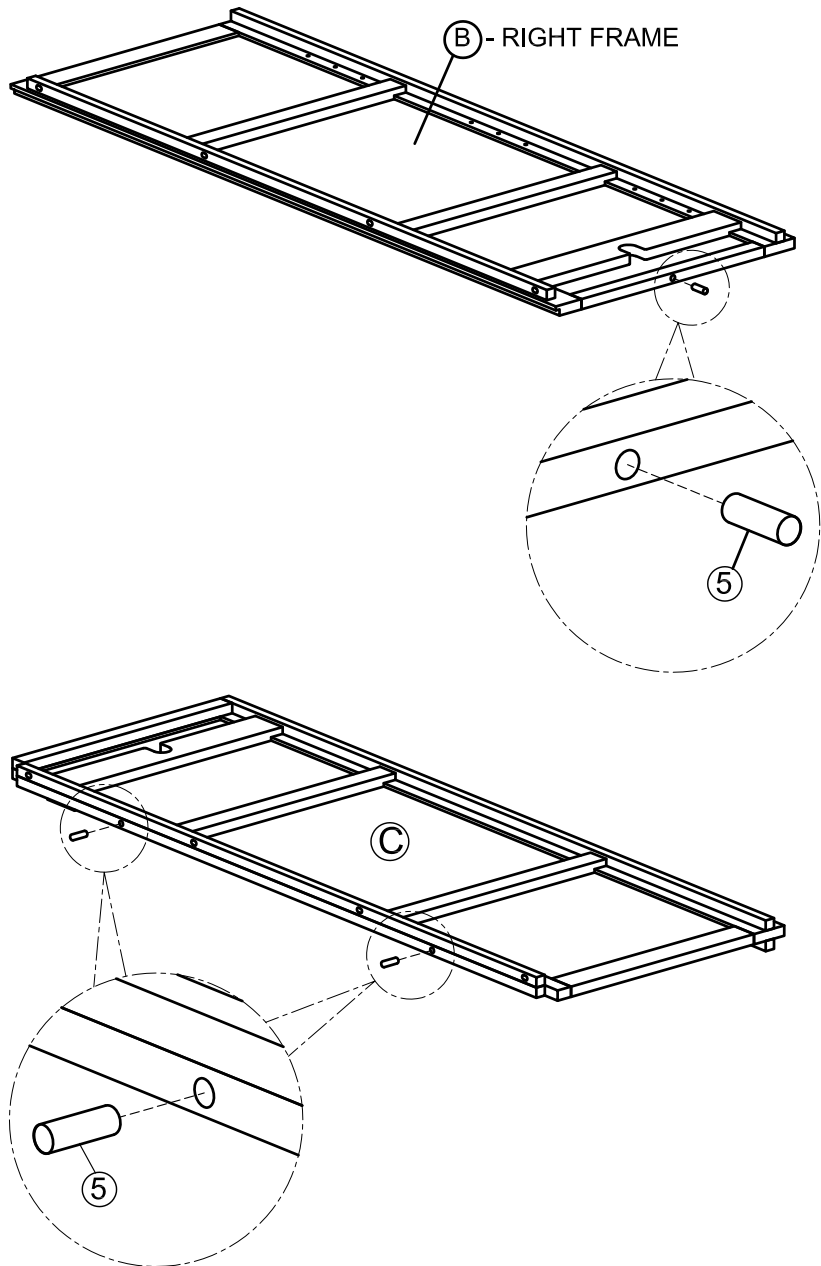

ASSEMBLY INSTRUCTION TRIPLE WARDROBE

No	HARDWARE LIST	Q.TY
①	Bolt M6x30 	12
②	Washer 	12
③	Allen key K4 	1
④	Screw Ø4x30 	34
⑤	Wooden Dowel Ø10x30 	3
⑥	Screw Ø4x20 	10
⑦	Bracket 	4
⑧	Tie 	2
⑨	Metal Handles and bolts 	6 (Sets)
⑩	Wooden Handles and bolts 	6 (Sets)
⑪	Screw Ø4x35 	3
⑫	Support shelf 	12

Ⓖ - SHELVES 3X

Ⓜ - RIGHT HANGING RAIL 1X

Ⓝ - LEFT HANGING RAIL 1X

ASSEMBLY INSTRUCTION TRIPLE WARDROBE

STEP 1

STEP 2

ASSEMBLY INSTRUCTION TRIPLE WARDROBE

STEP 3