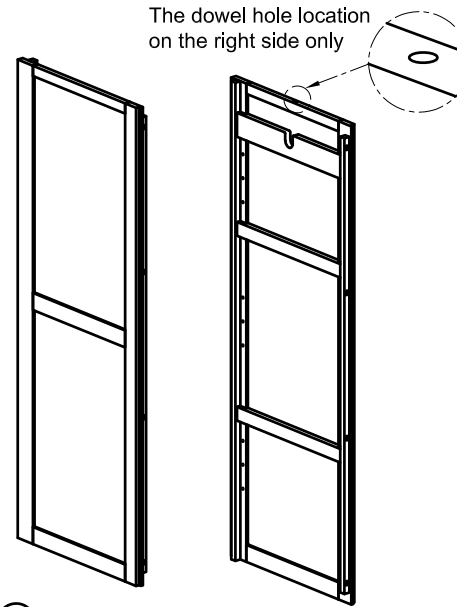

ASSEMBLY INSTRUCTION TRIPLE WARDROBE

No	HARDWARE LIST	Q.TY
①	Bolt M6x30 	12
②	Washer 	12
③	Allen key K4 	1
④	Screw Ø4x30 	34
⑤	Wooden Dowel Ø10x30 	3
⑥	Screw Ø4x20 	10
⑦	Bracket 	4
⑧	Tie 	2
⑨	Metal Handles and bolts 	6 (Sets)
⑩	Wooden Handles and bolts 	6 (Sets)
⑪	Screw Ø4x35 	3
⑫	Support shelf 	12

Screwdriver (not included) 

Ⓐ - FRONT FRAME WITH DOOR 1X

Ⓑ - RIGHT FRAME 1X
LEFT FRAME 1X

Ⓒ - MIDDLE FRAME 1X

Ⓓ - LEFT BACK FRAME 1X

Ⓔ - RIGHT BACK FRAME 1X

Ⓕ - TOP FRAME 1X

Ⓖ - BASE 1X