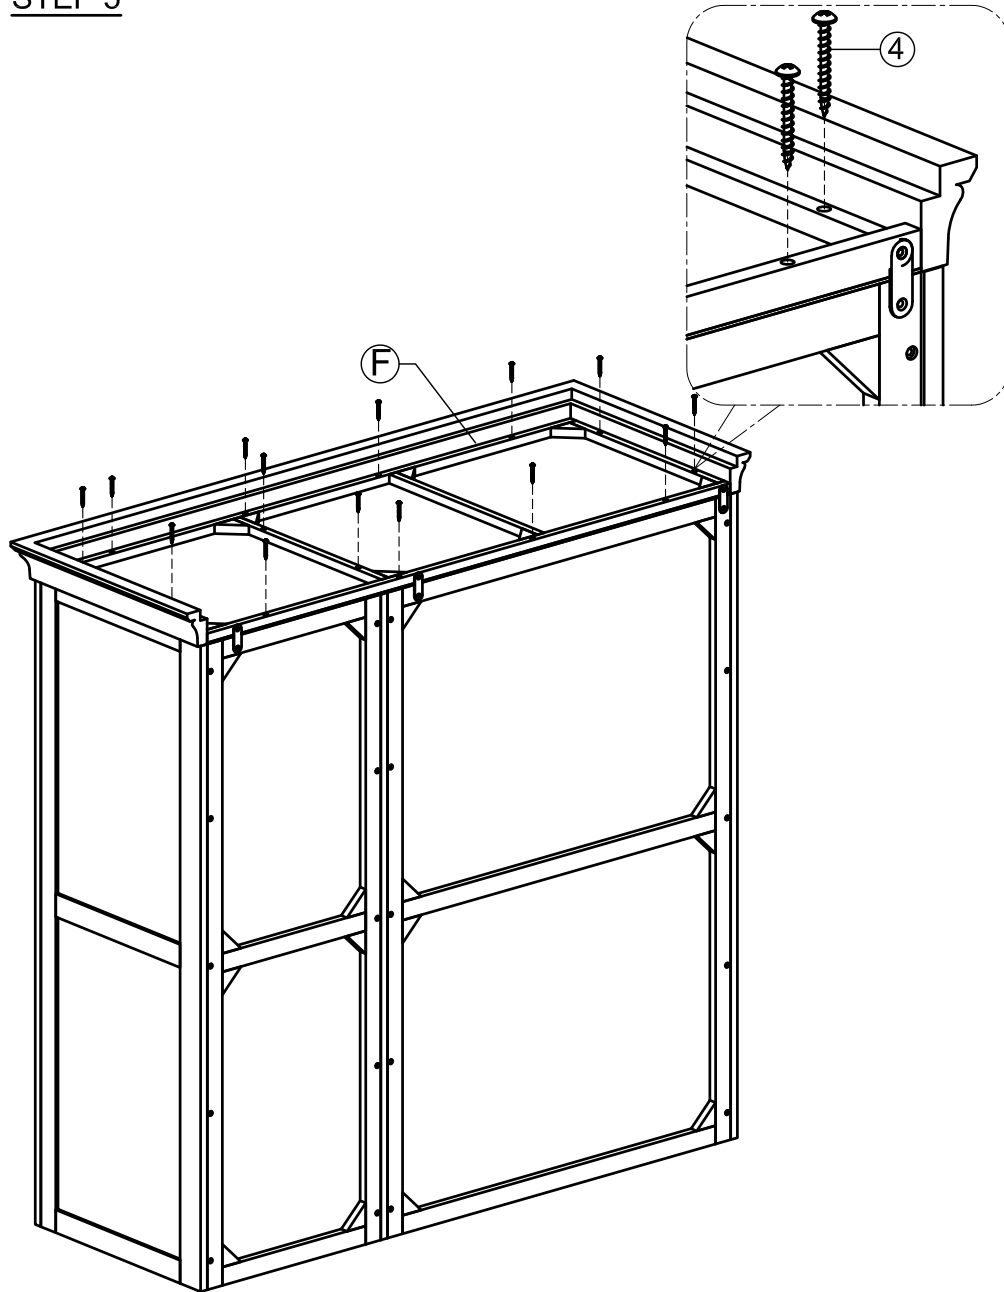

ASSEMBLY INSTRUCTION TRIPLE WARDROBE

STEP 5