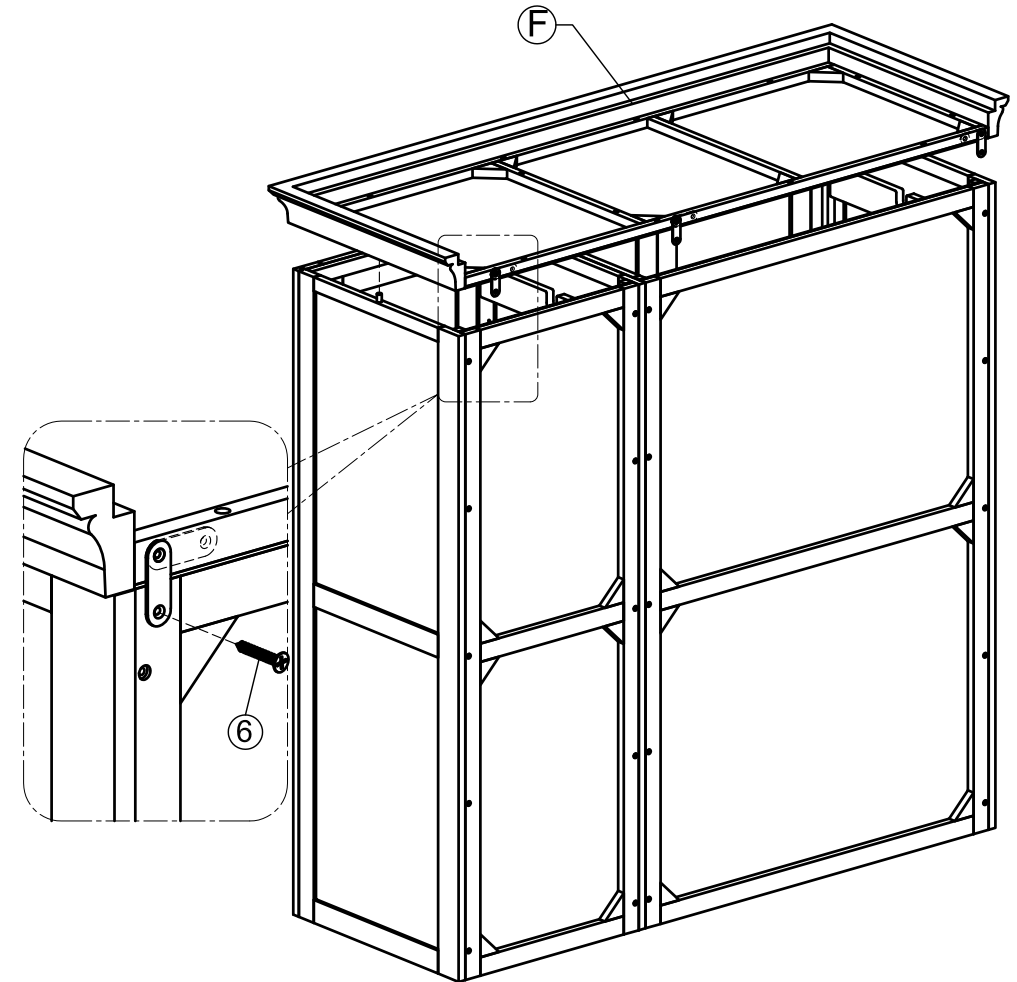

ASSEMBLY INSTRUCTION TRIPLE WARDROBE

STEP 3

STEP 4