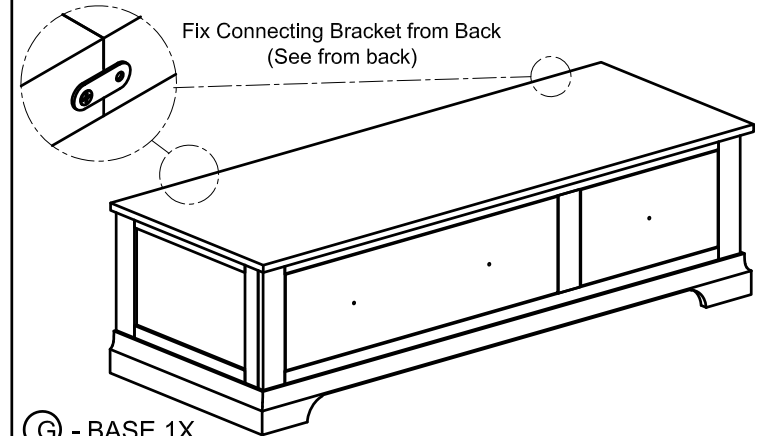

ASSEMBLY INSTRUCTION TRIPLE WARDROBE

No	HARDWARE LIST	Q.TY
①	Bolt M6x30	12
②	Washer	12
③	Allen key K4	1
④	Screw Ø4x30	34
⑤	Wooden Dowel Ø10x30	3
⑥	Screw Ø4x20	10
⑦	Bracket	4
⑧	Tie	2
⑨	Metal Handles and bolts	6 (Sets)
⑩	Wooden Handles and bolts	6 (Sets)
⑪	Screw Ø4x35	3
⑫	Support shelf	12

Screwdriver (not included)

Ⓖ - BASE 1X