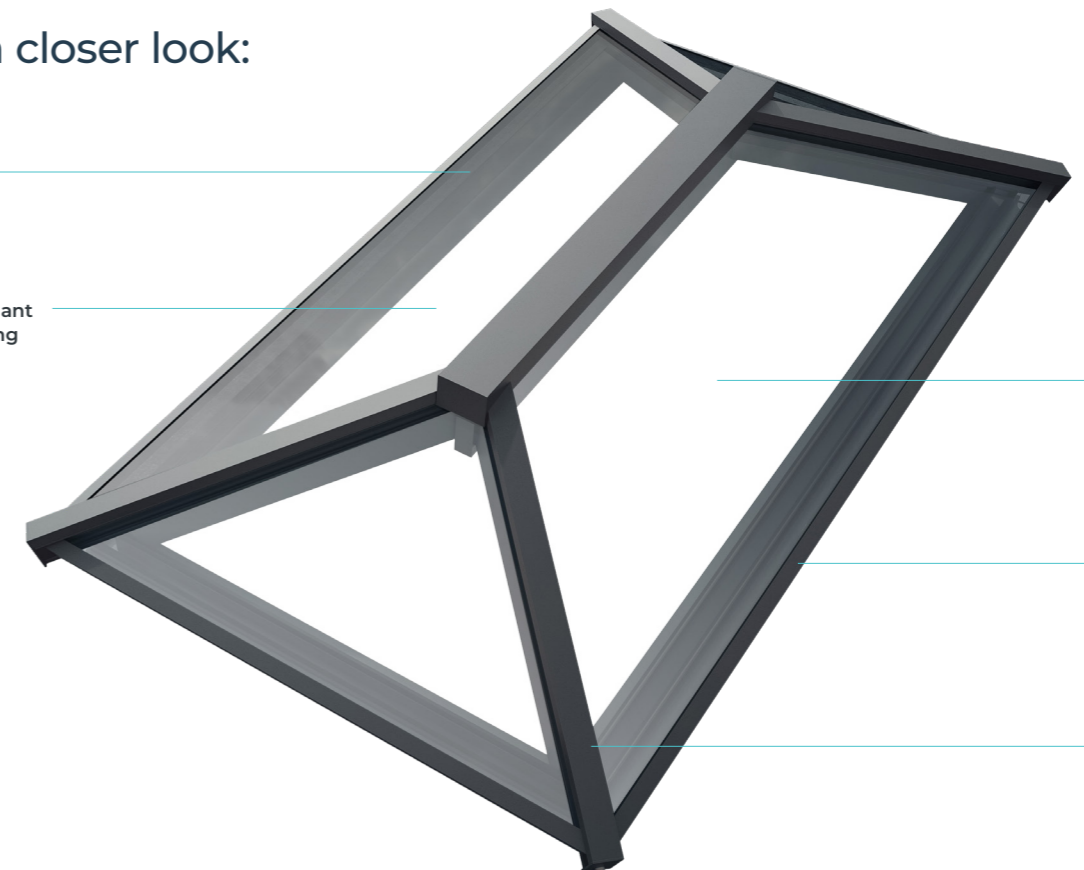

em.glaze skyvu

Premium
Roof Lantern

Introducing the skyvu

Introducing the new **em.glaze skyvu**, the stylish new aluminium roof lantern, and the clear choice for fabricators and installers.

em.glaze skyvu offers a **perfect blend** of contemporary aesthetics, leading performance, and quick and simple installation, all from a name you can trust.

Technical details

Key features:

- **Slim sightlines** – 38mm internal rafters giving you less frame and more light
- Two styles available – **traditional and contemporary**
- **Multiple configuration options** and up to 4m in length to suit all projects
- Fully tested for **maximum weather performance**
- **Building regulation compliant** – Part L
- Quick and simple to install – in as little as **40 minutes**
- **Fast supply straight to site**, reducing delays and cutting time on site
- **Easy online ordering process** through RUFUS our digital configurator tool
- **3-5 days lead time** from stock with typical standard sizes, configurations, and colours all in stock
- **6 stock sizes** – single colour (white, grey, black) and dual colour (grey on white)

Take a closer look:

1.3W/m²K
U-Value

Part L compliant
double-glazing

Multiple options
4-pane and
multi-pane designs

Slim, square-cut
aesthetic

Slim 38mm
internal rafters

Stock sizes:

Glazing options: Neutral Tone or Blue Tint self-cleaning glass - Comprising of 4mm toughened Outer Pane, 16mm argon filled cavity, Inner; 4mm toughened Inner Pane.