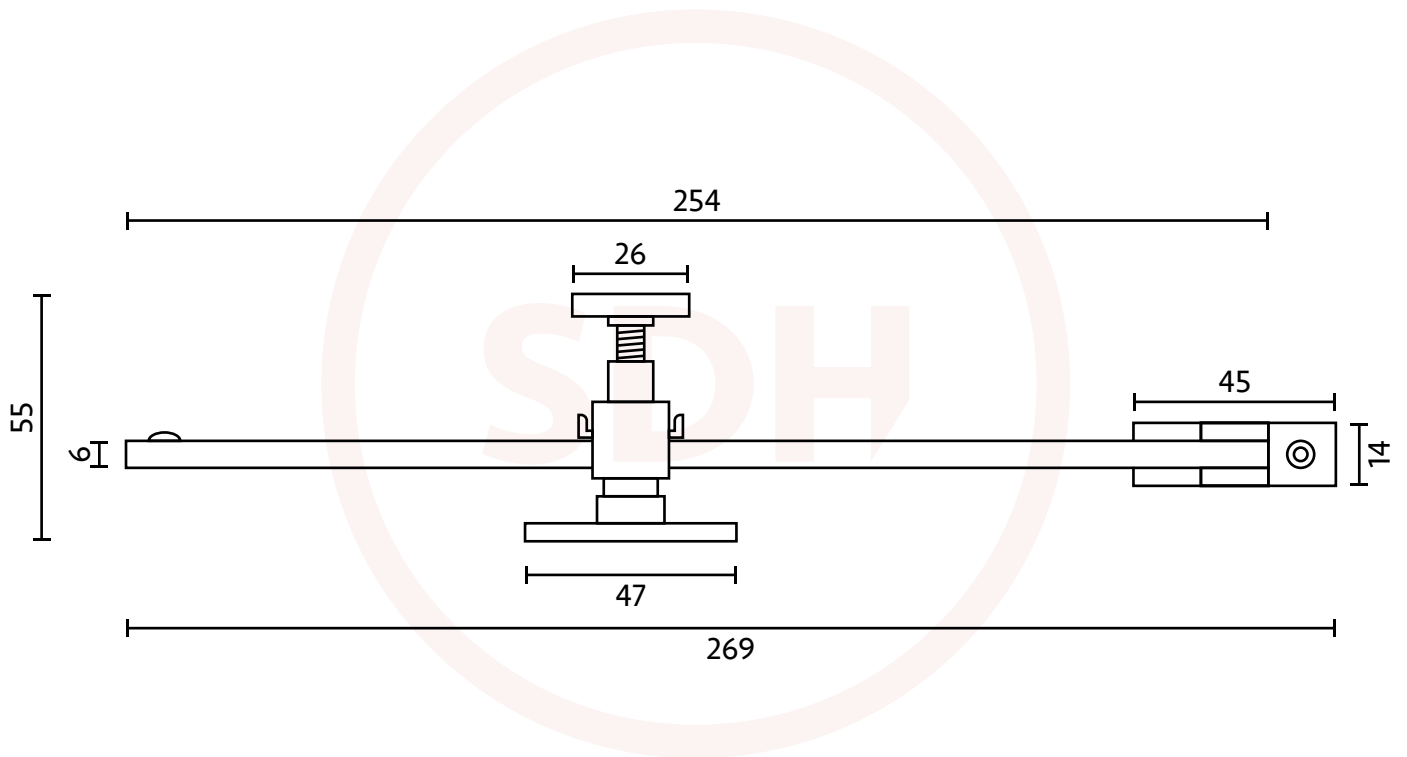

Dart Adjustable Window Stay (250mm) Outward Opening

SASH + DOOR
HARDWARE